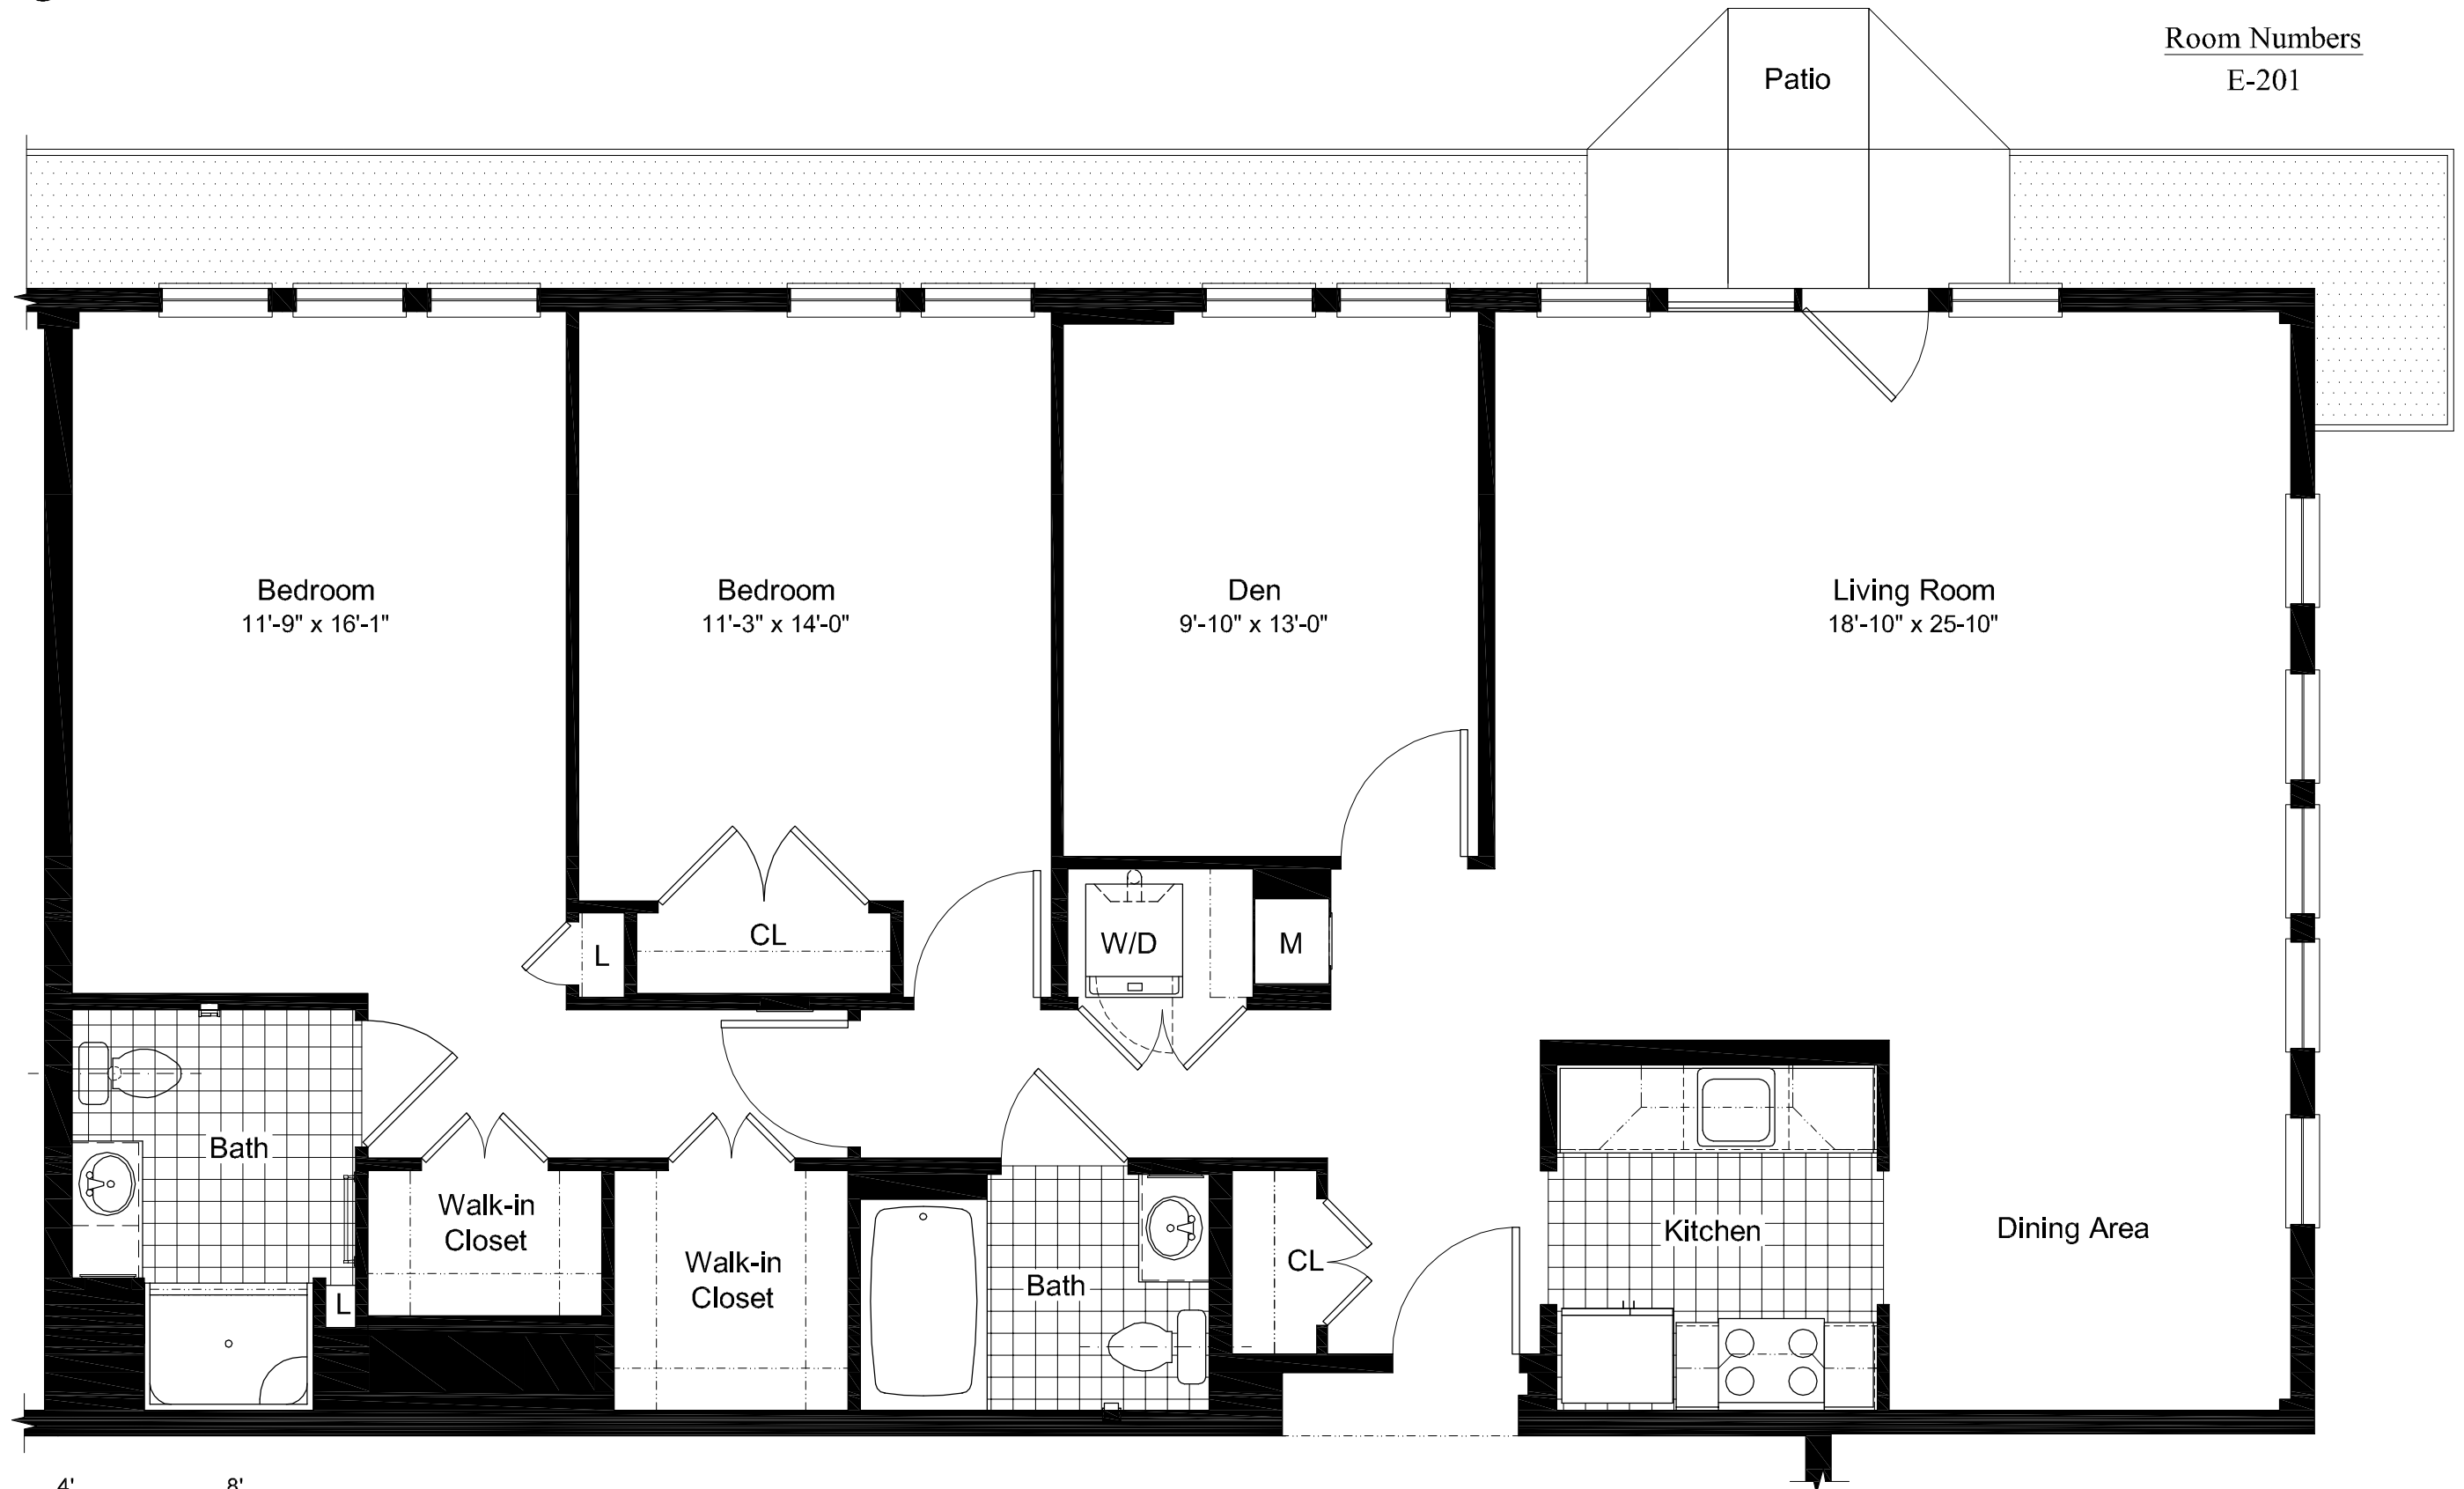

2BD ground

The Windsor

Room Numbers

E-201

Dimensions may vary slightly.

1431.0 s.f.