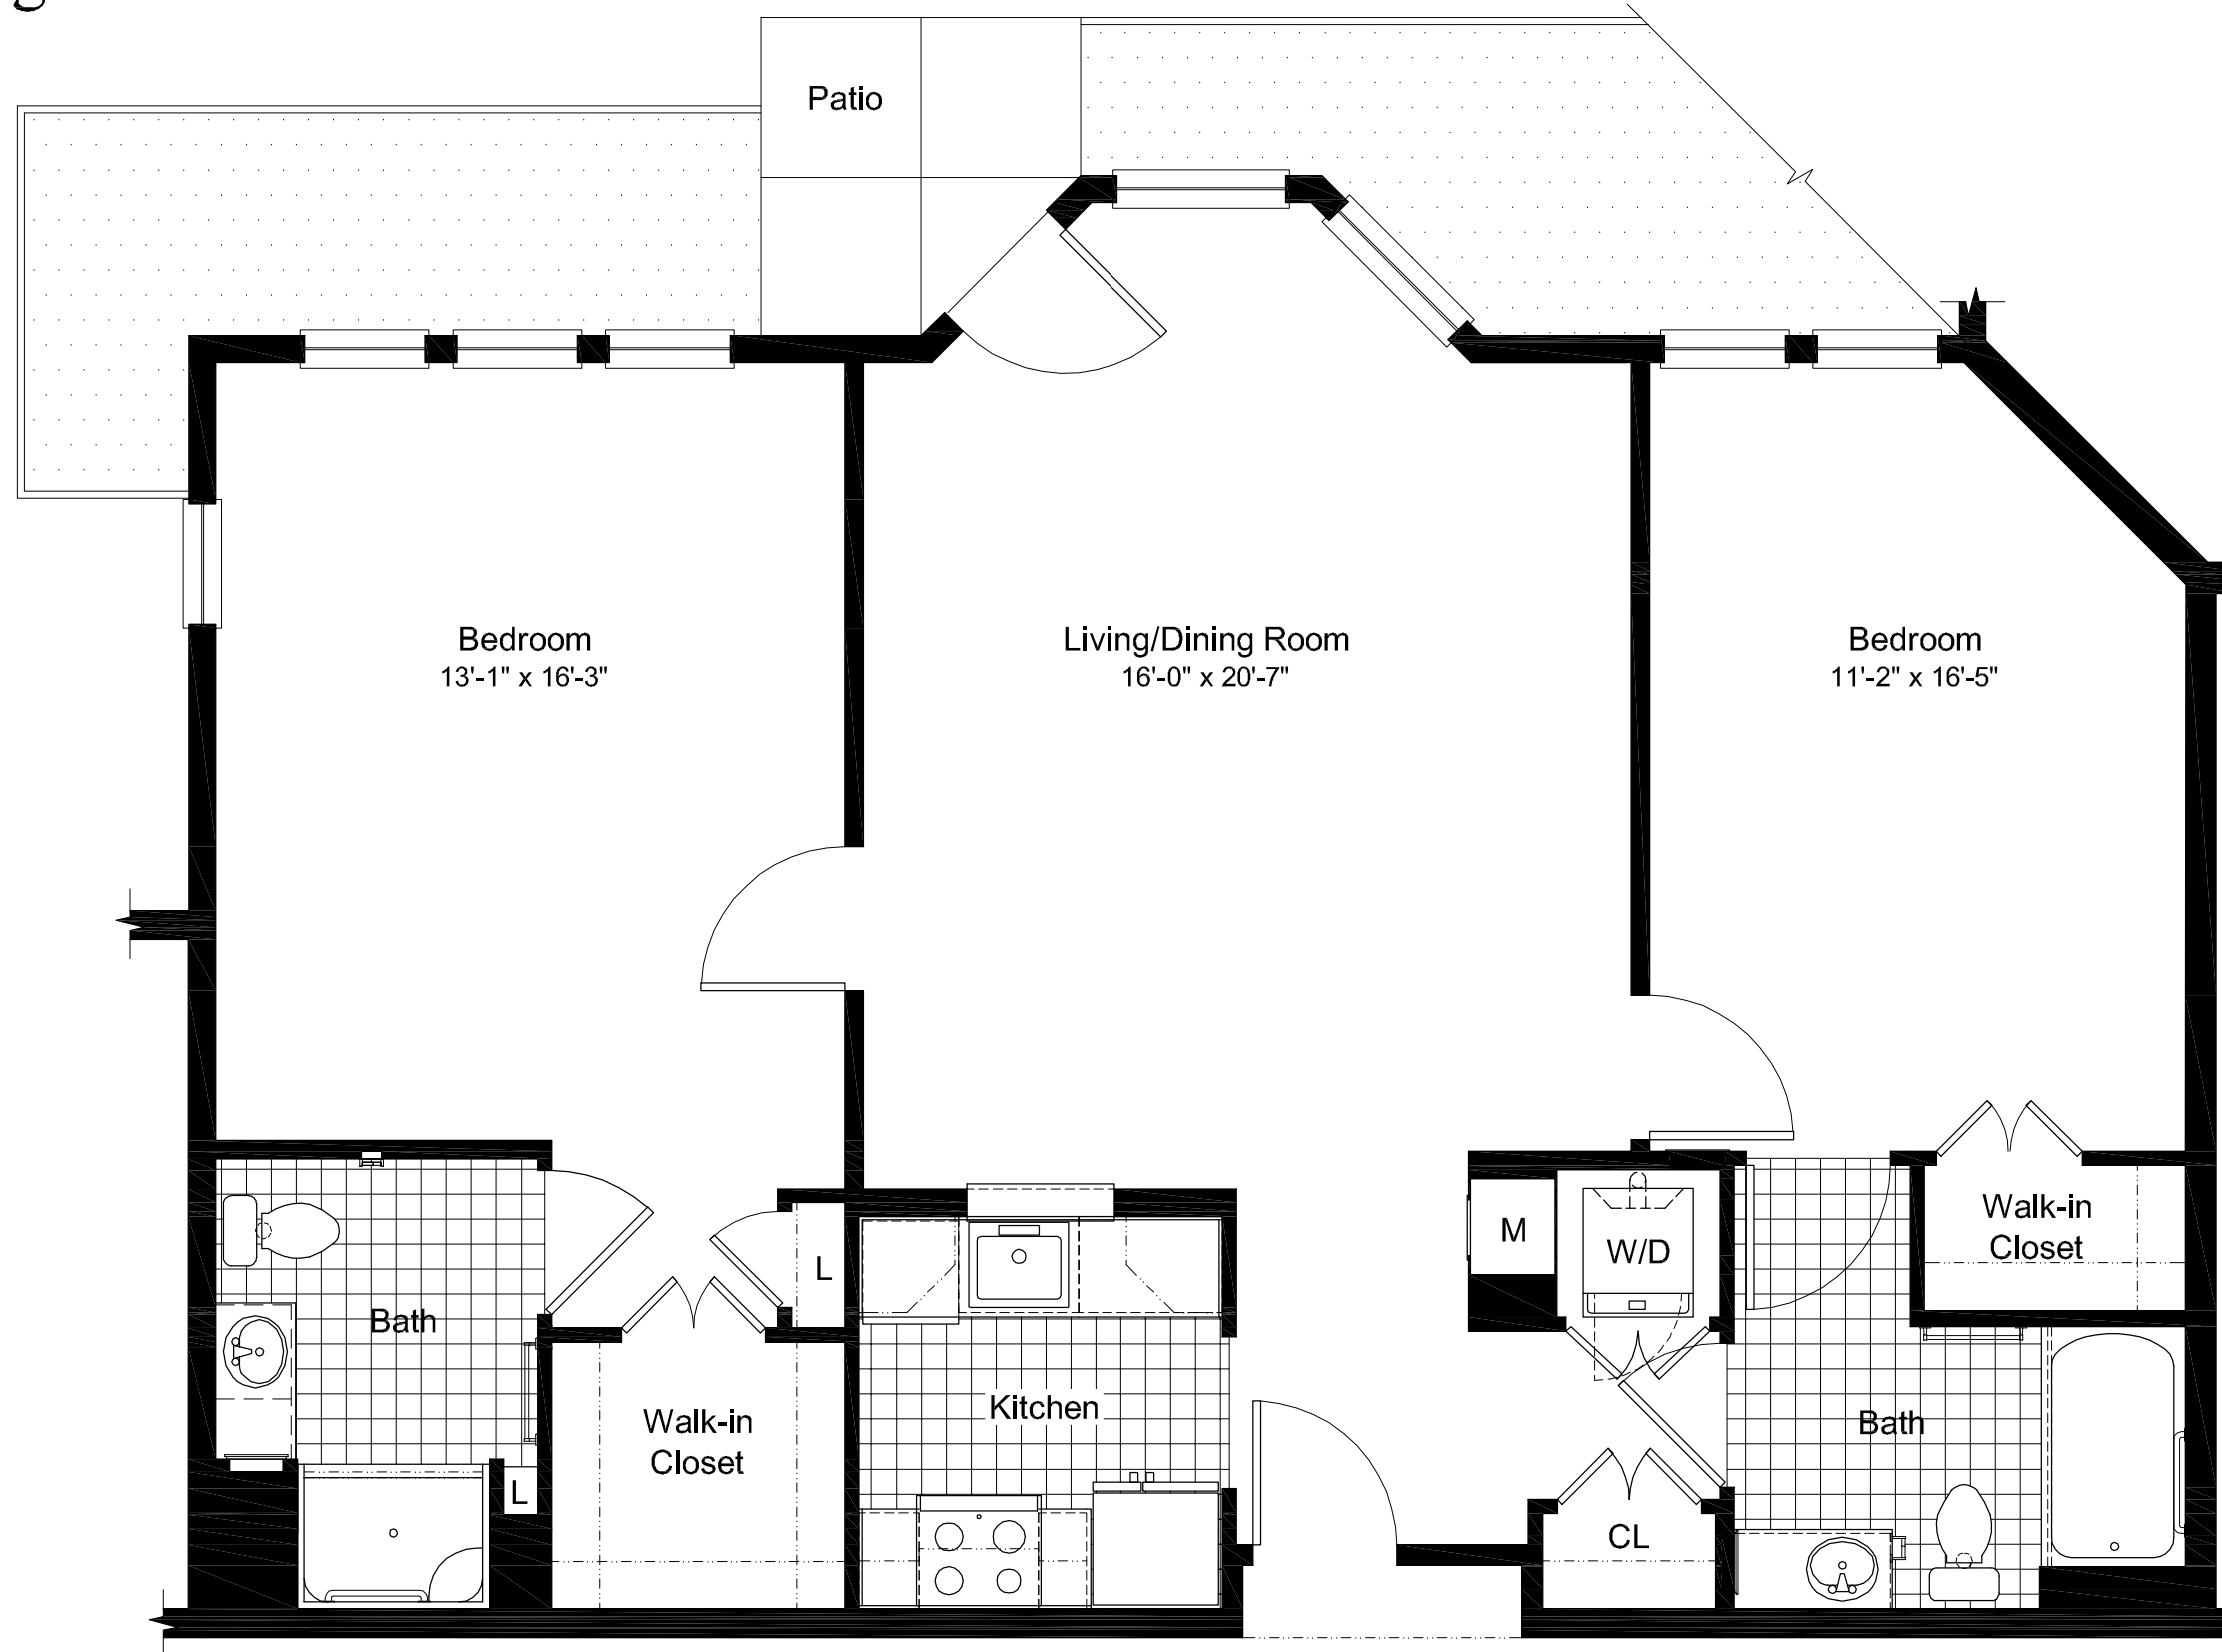

2B-a end ground 45

The Pembridge

Room Numbers  
H-220

Dimensions may vary slightly.

1159.0 s.f.