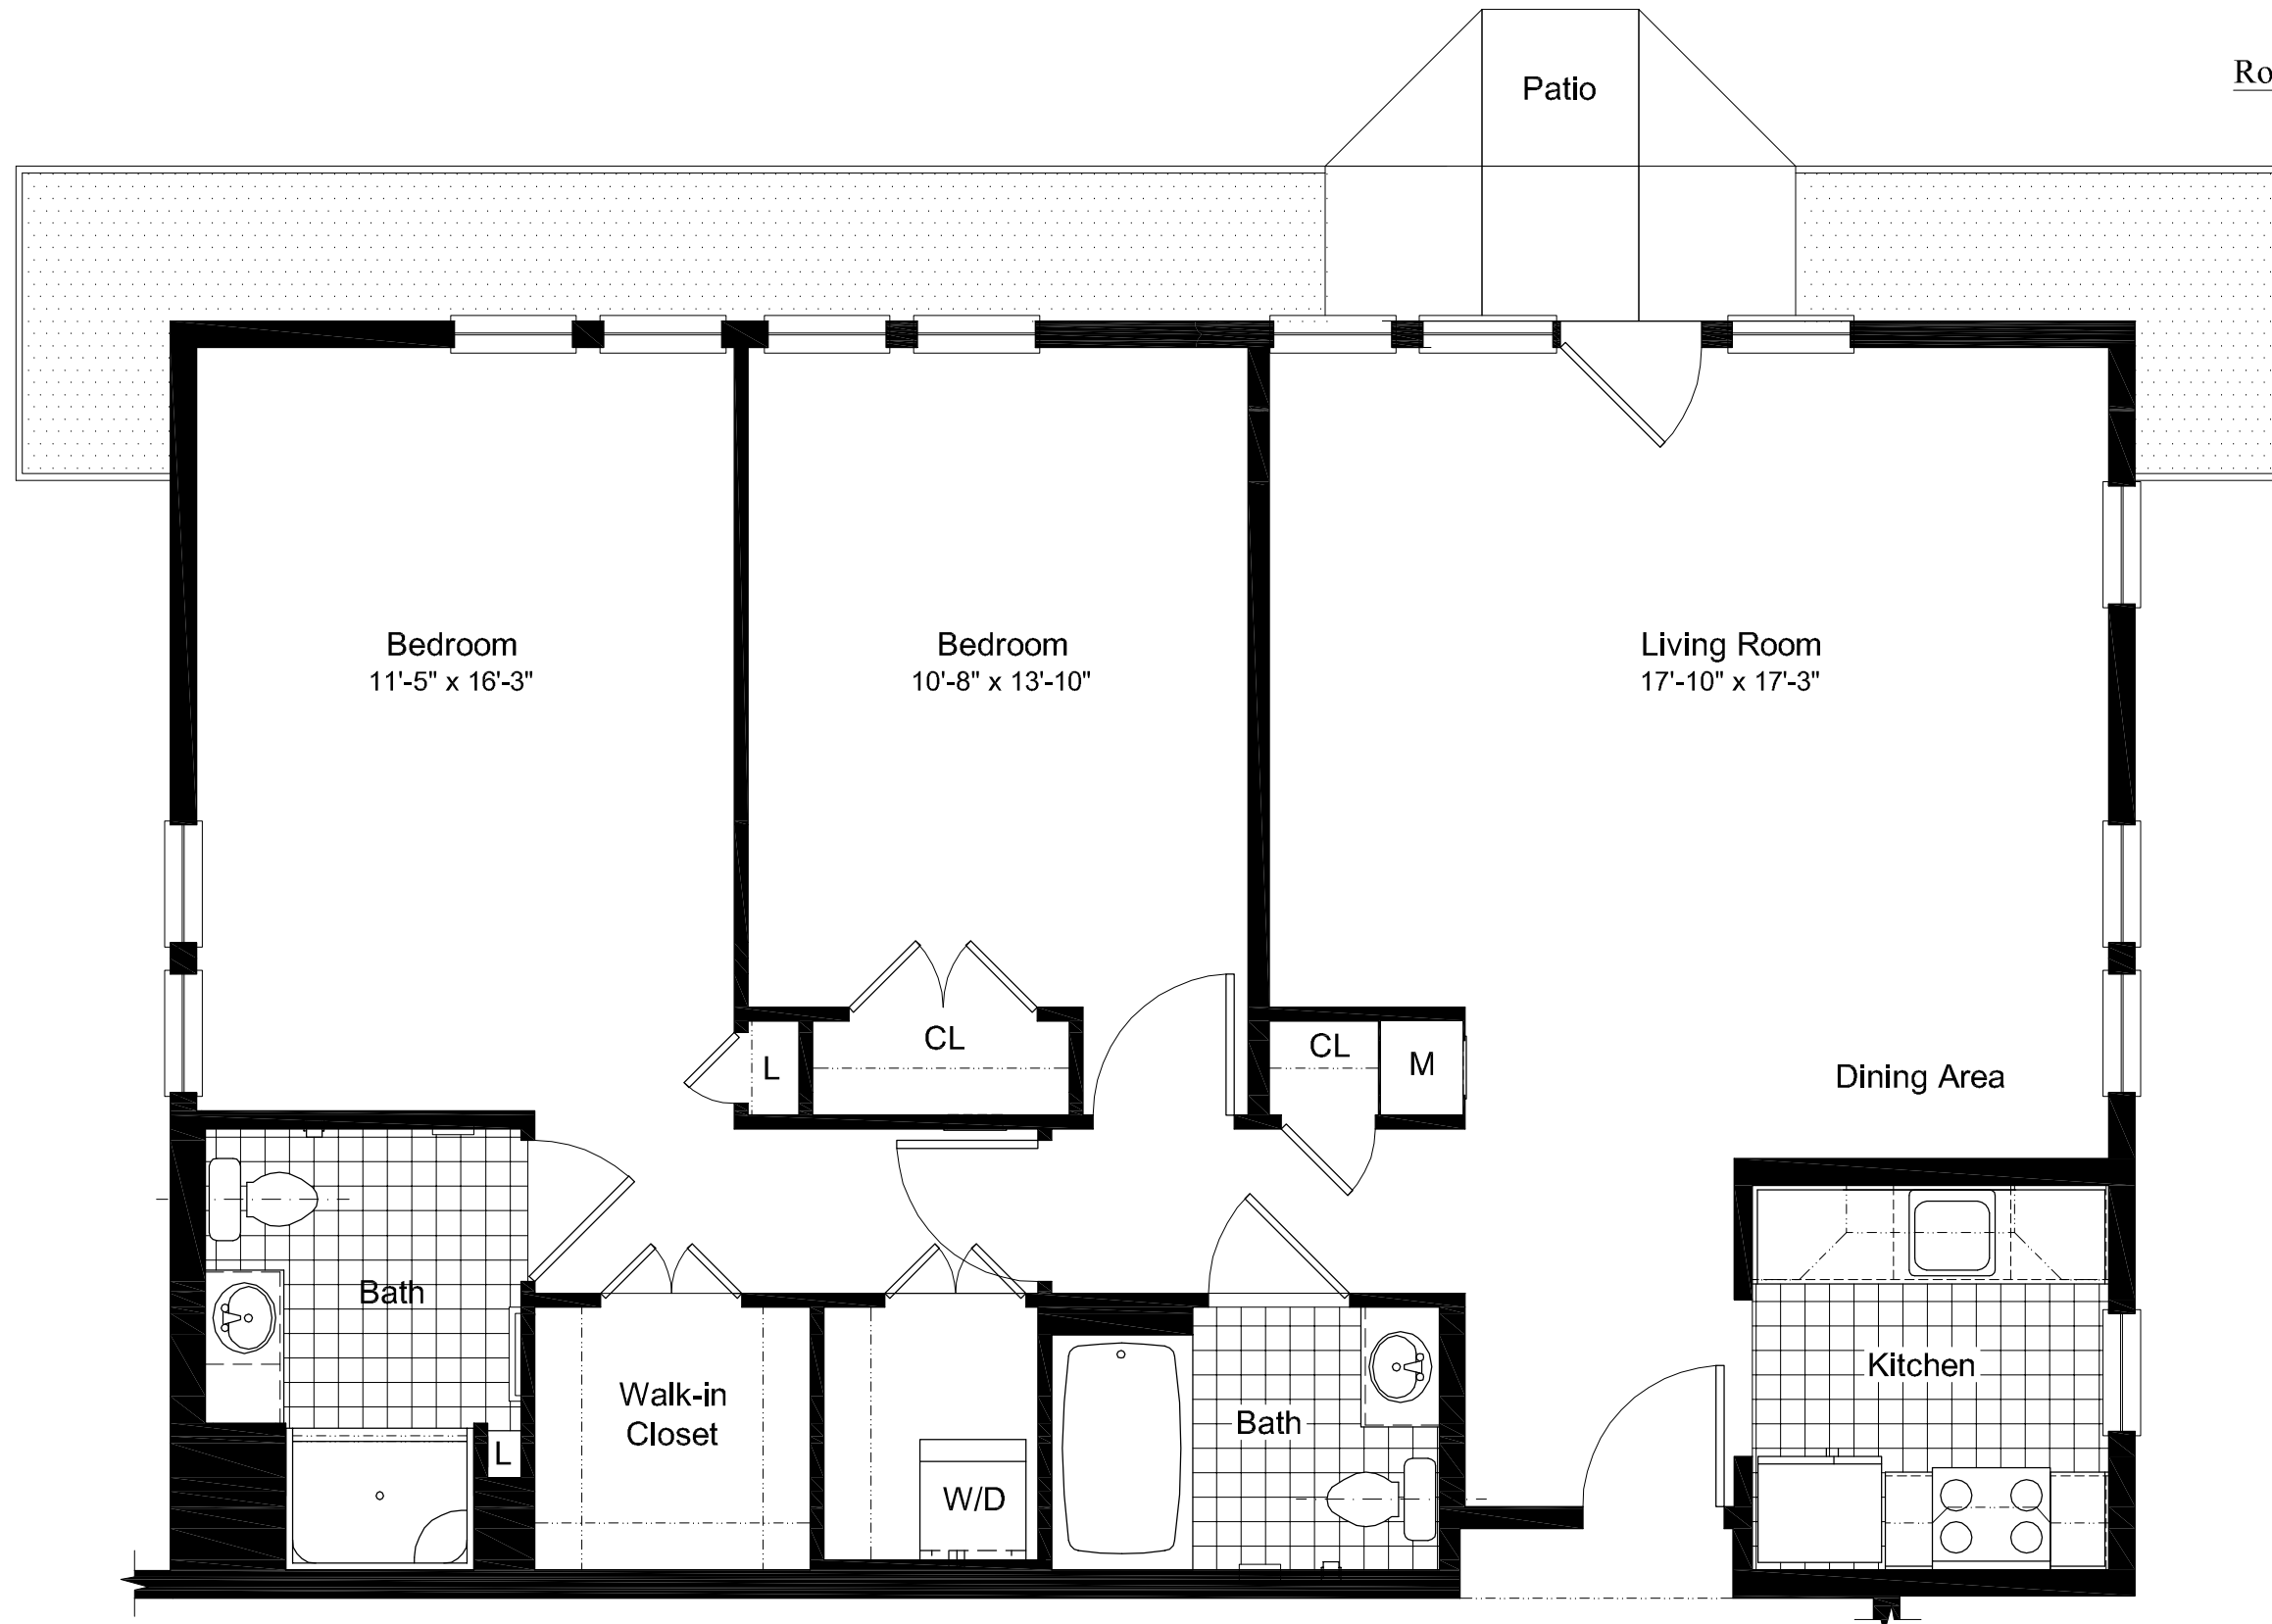

2B-c ground

The Oxford

Room Numbers

H-118

Dimensions may vary slightly.

1116.0 s.f.