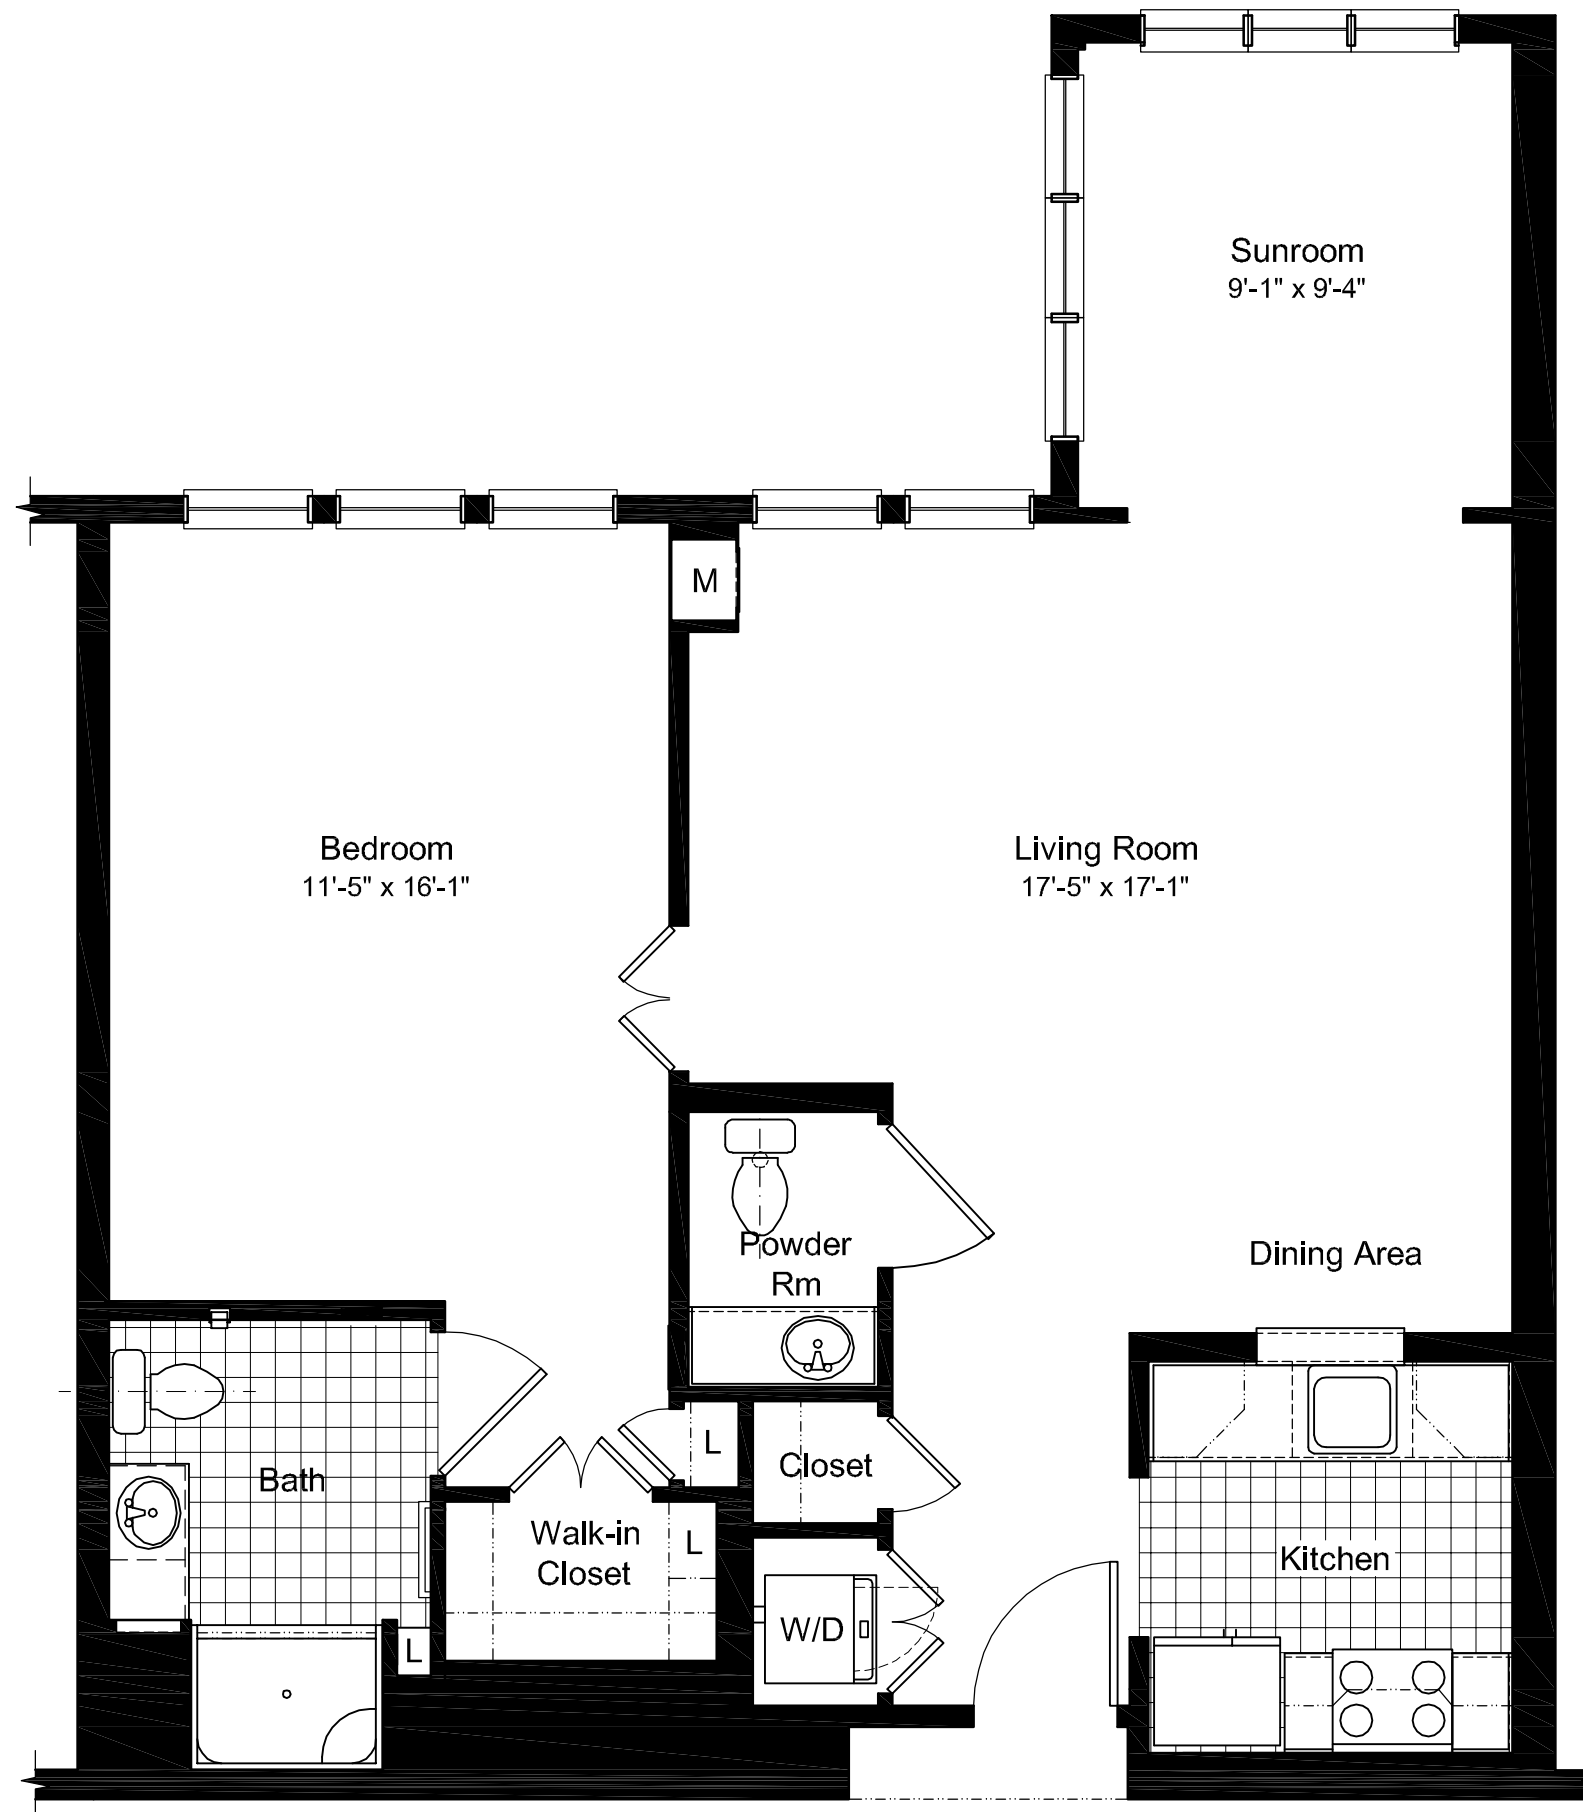

1B-c1

The Kingsland

Room Numbers

E-204

Dimensions may vary slightly.

901.0 s.f.