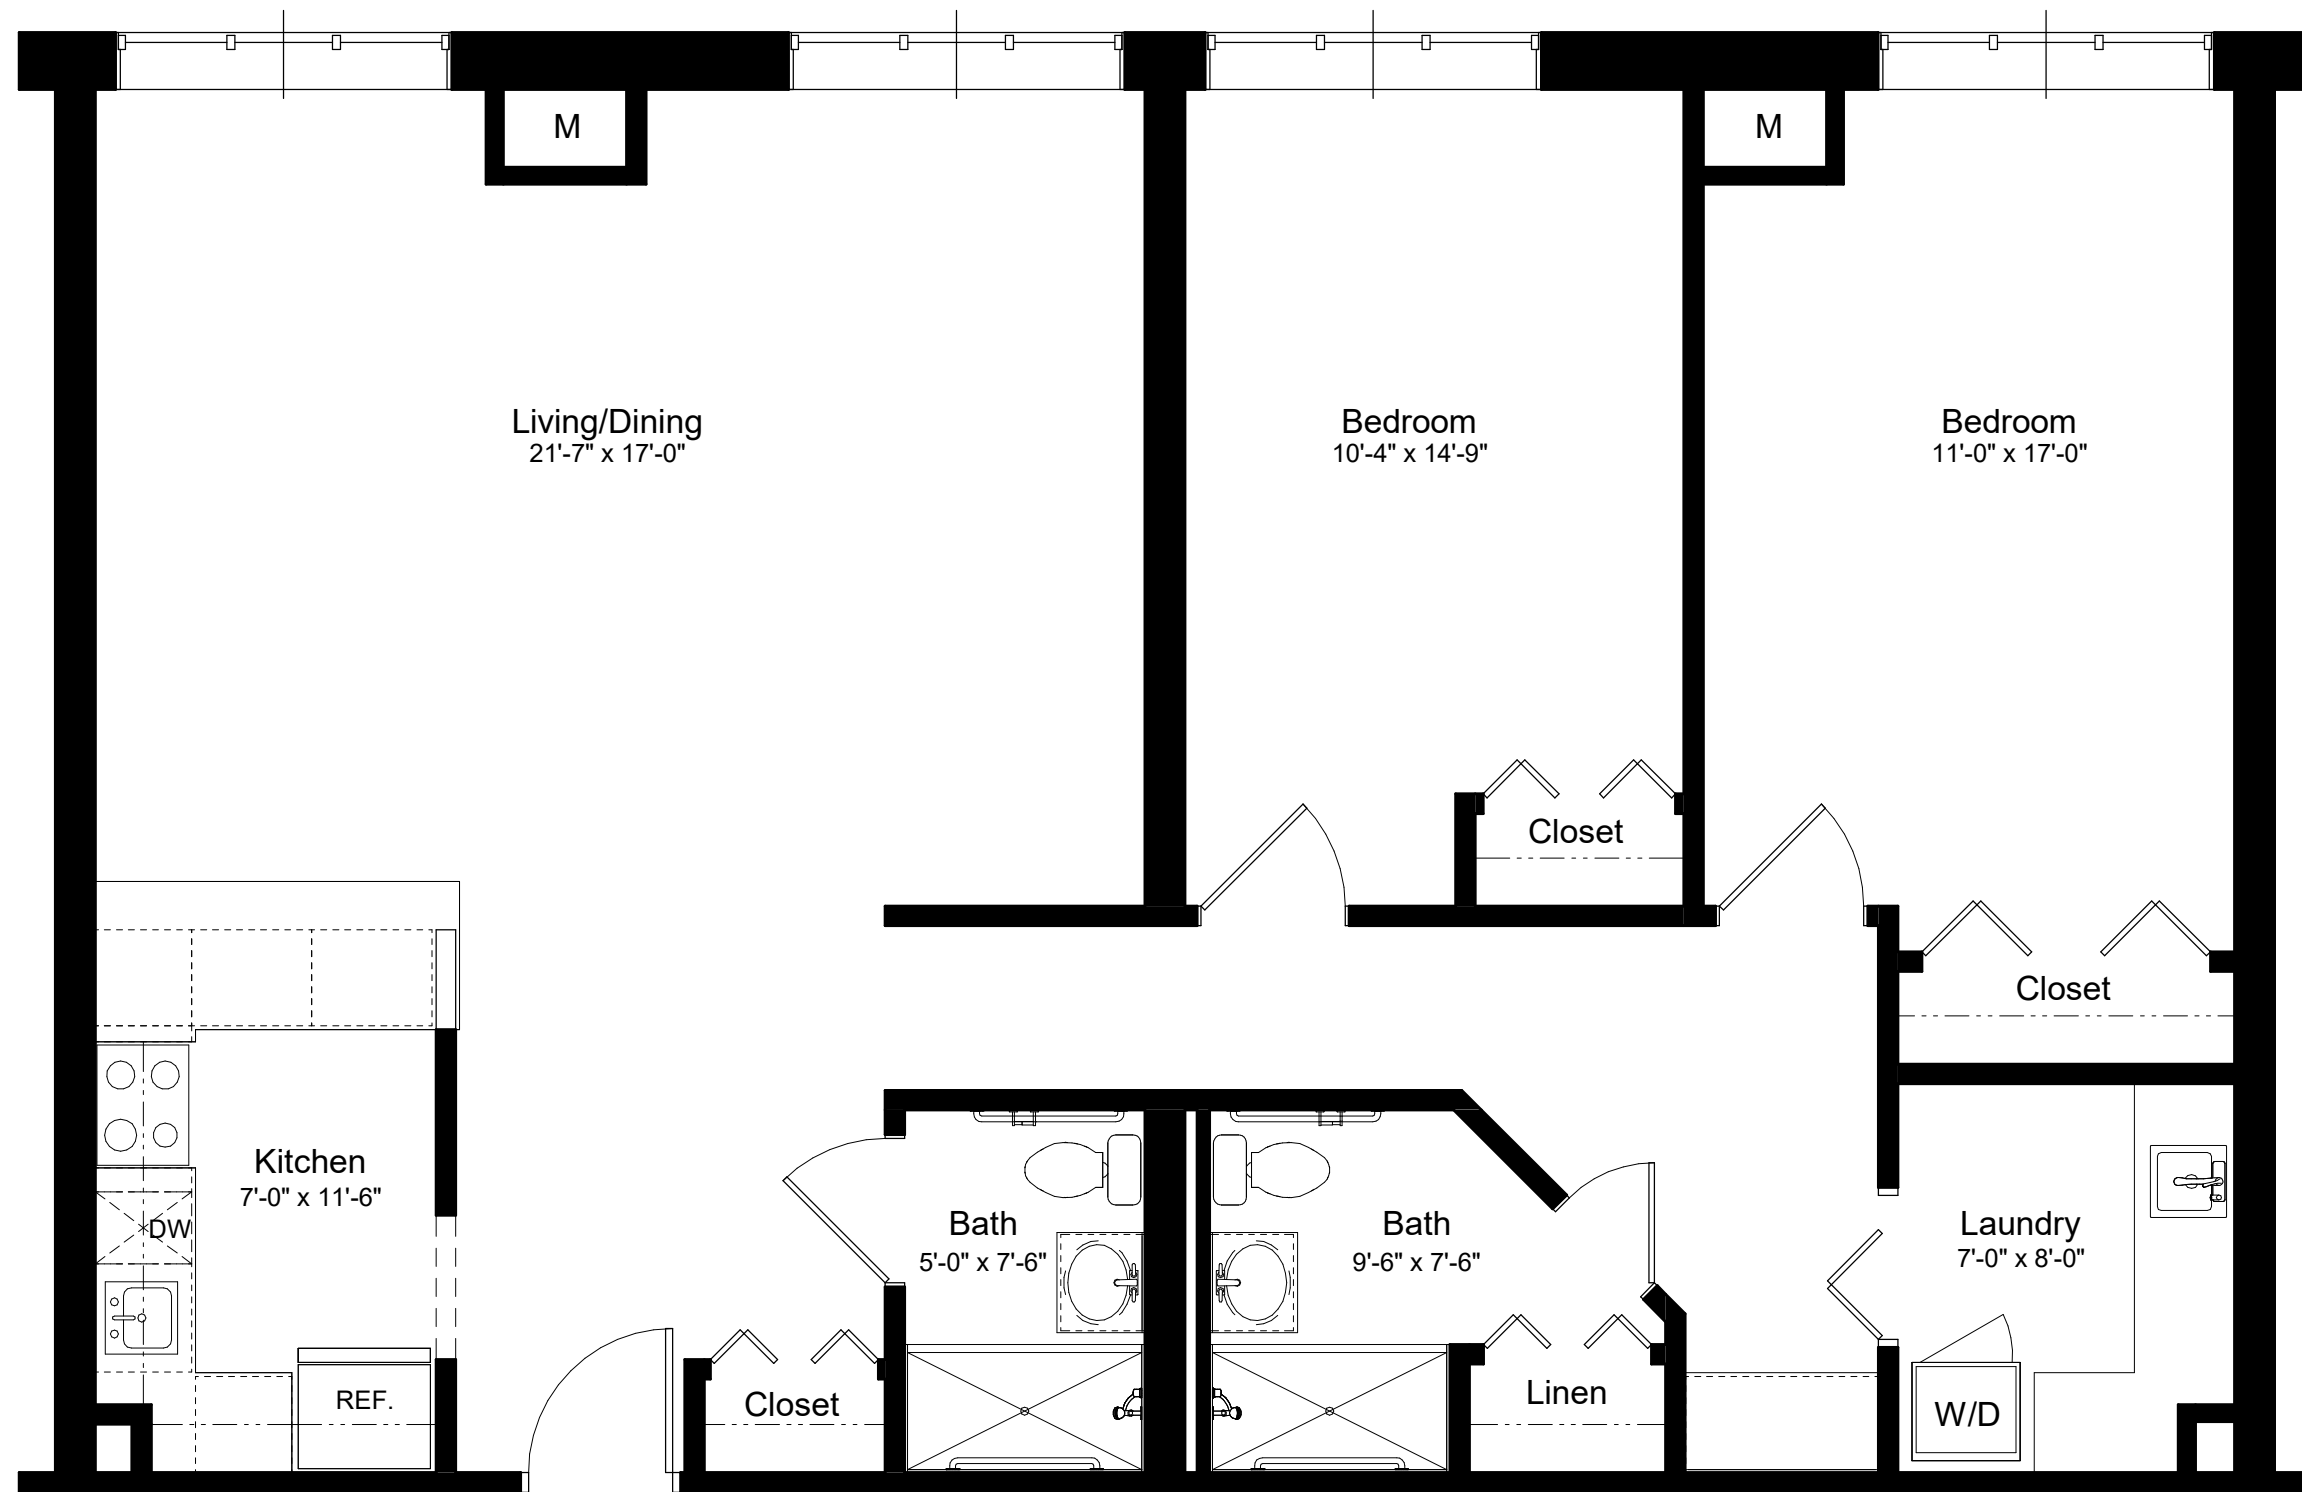

Square foot measurements are approximate and dimensions may vary.

Apartment Numbers: 219

10 Allds Street, Nashua, NH 03060 - 603-821-1200

Washington

1,310 sq/ft

MUNROE MANOR Two Bedroom Deluxe

1/4" = 1'-0"

Square foot measurements are approximate and dimensions may vary.

Apartment Numbers: 119

WARMTH. SECURITY. CONVENIENCE.

10 Allds Street, Nashua, NH 03060 - 603-821-1200

Washington

1,310 sq/ft

MUNROE MANOR

Two Bedroom Deluxe

1/4" = 1'-0"

Square foot measurements are approximate and dimensions may vary.

Apartment Numbers: 407

WARMTH. SECURITY. CONVENIENCE.

10 Allds Street, Nashua, NH 03060 - 603-821-1200

Washington

1,310 sq/ft

MUNROE MANOR

Two Bedroom Deluxe

1/4" = 1'-0"

Square foot measurements are approximate and dimensions may vary.