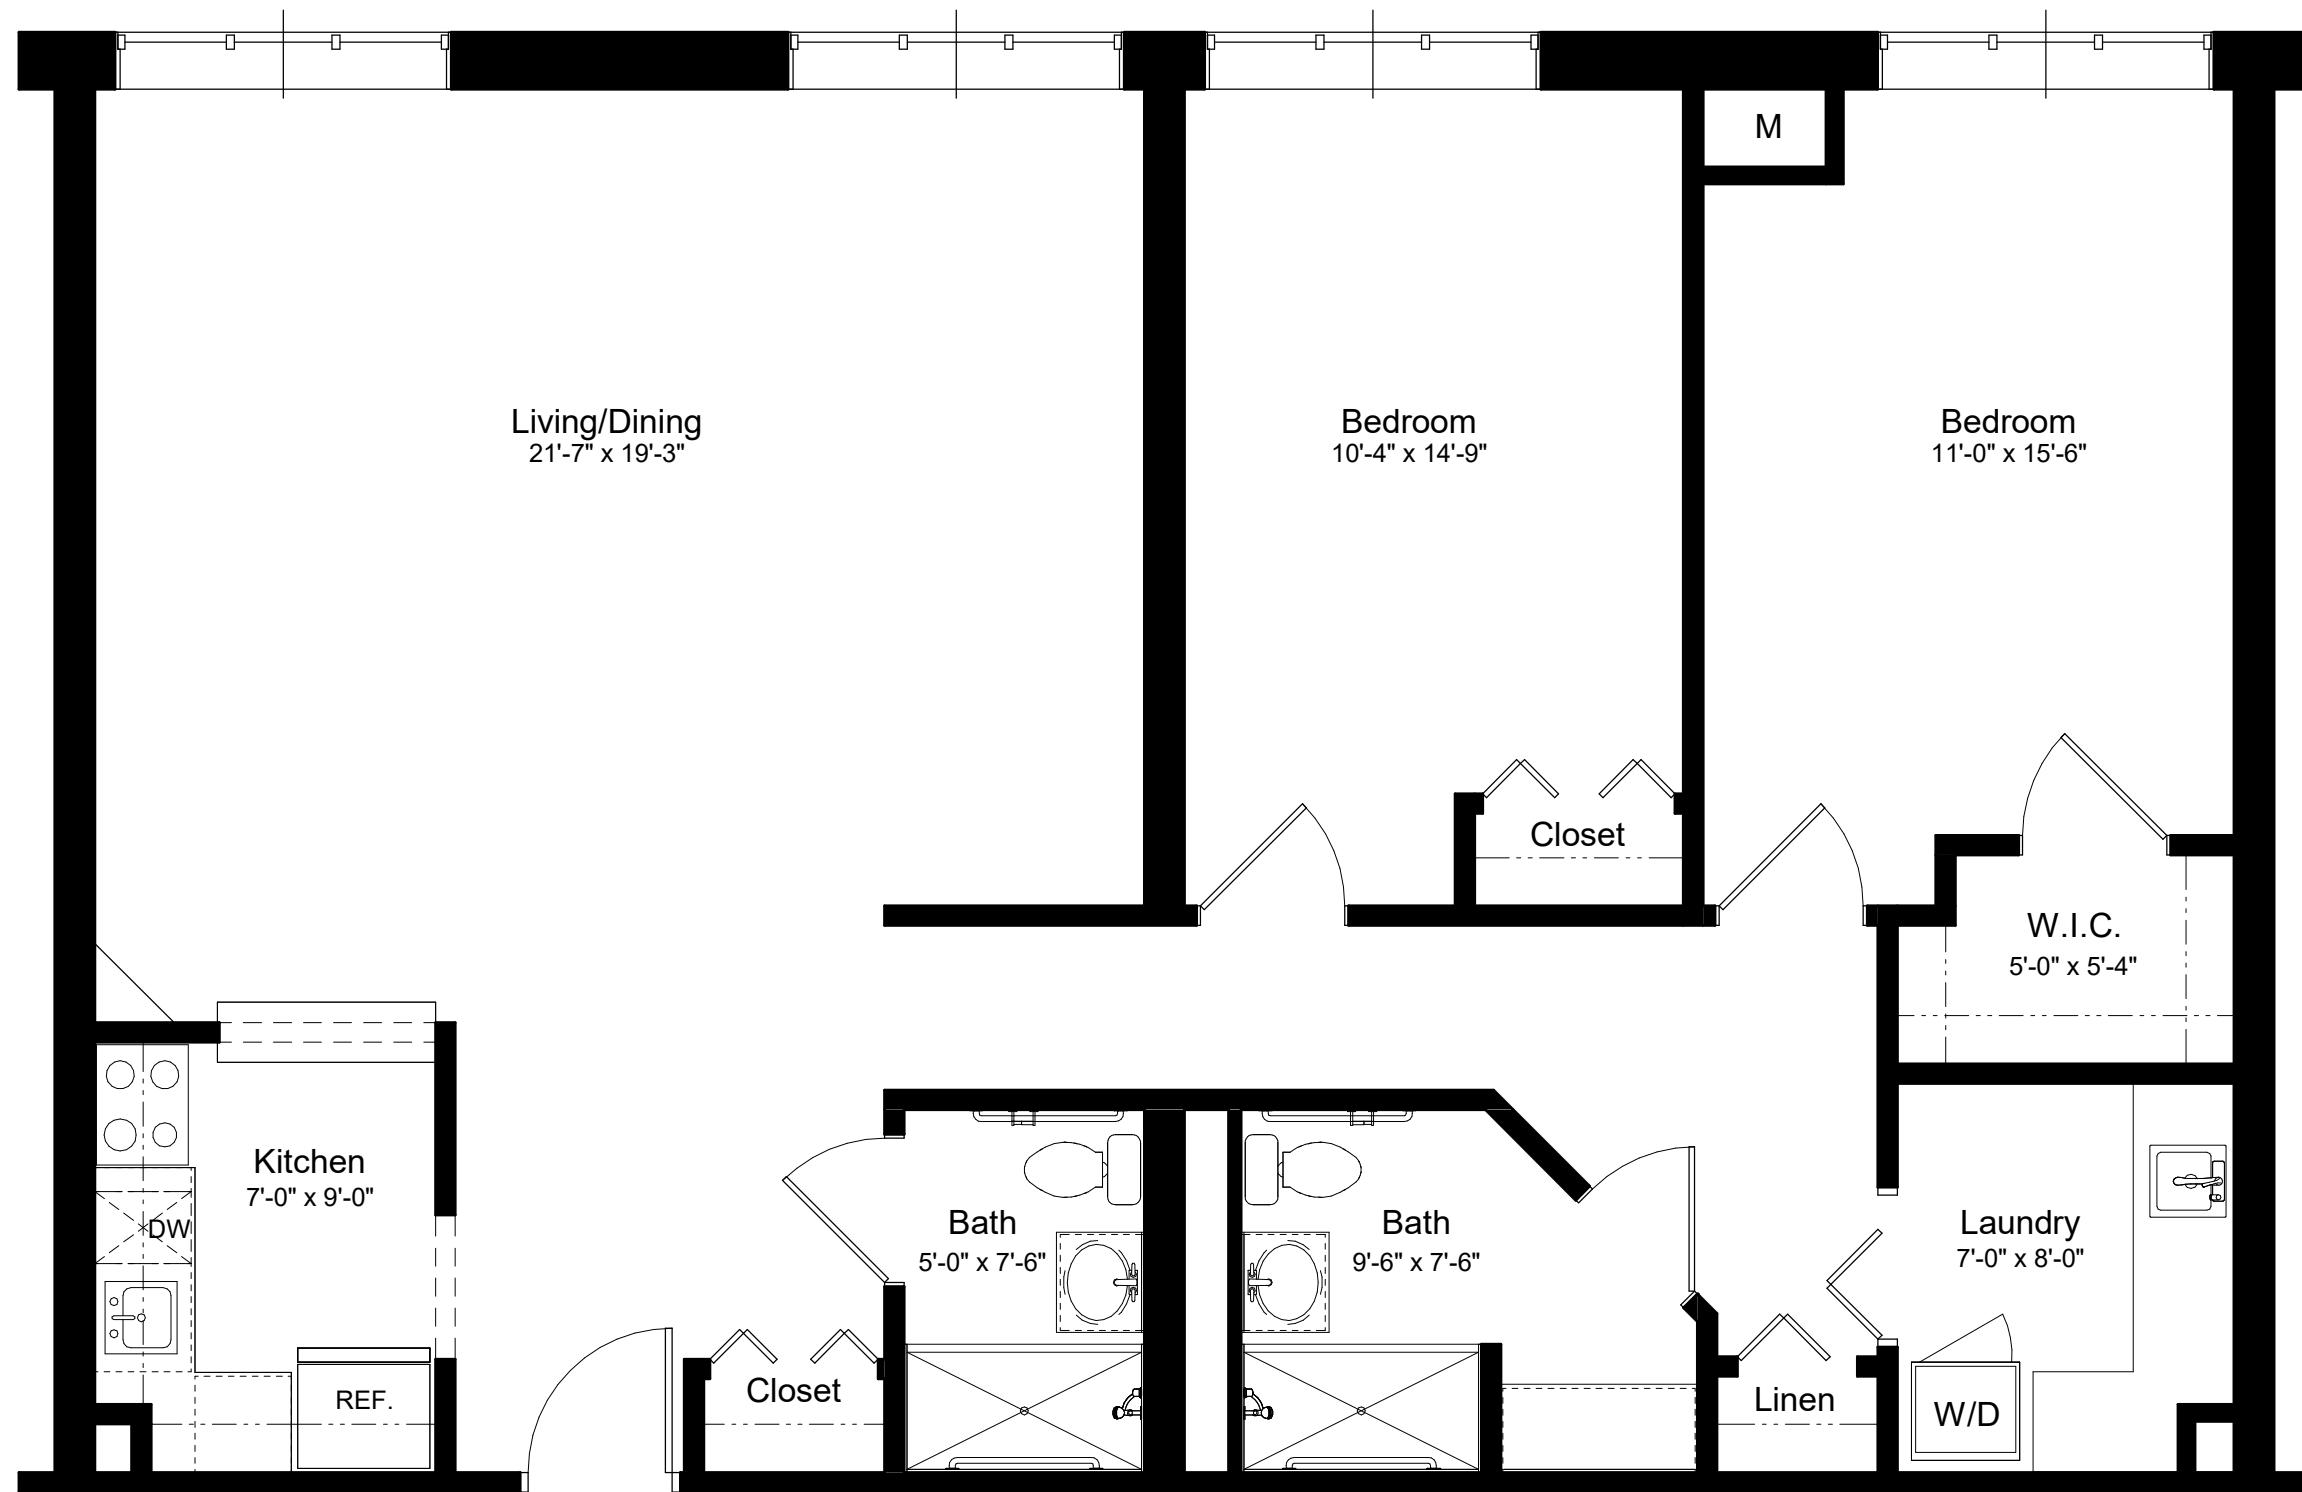

Square foot measurements are approximate and dimensions may vary.

Apartment Numbers: 219

10 Allds Street, Nashua, NH 03060 - 603-821-1200

Washington

1,310 sq/ft

MUNROE MANOR Two Bedroom Deluxe

1/4" = 1'-0"

Square foot measurements are approximate and dimensions may vary.

Apartment Numbers: 119

WARMTH. SECURITY. CONVENIENCE.

10 Allds Street, Nashua, NH 03060 - 603-821-1200

Washington

1,310 sq/ft

MUNROE MANOR

Two Bedroom Deluxe

1/4" = 1'-0"

Square foot measurements are approximate and dimensions may vary.

Apartment Numbers: 407

WARMTH. SECURITY. CONVENIENCE.

10 Allds Street, Nashua, NH 03060 - 603-821-1200

Washington

1,310 sq/ft

MUNROE MANOR

Two Bedroom Deluxe

1/4" = 1'-0"

Square foot measurements are approximate and dimensions may vary.