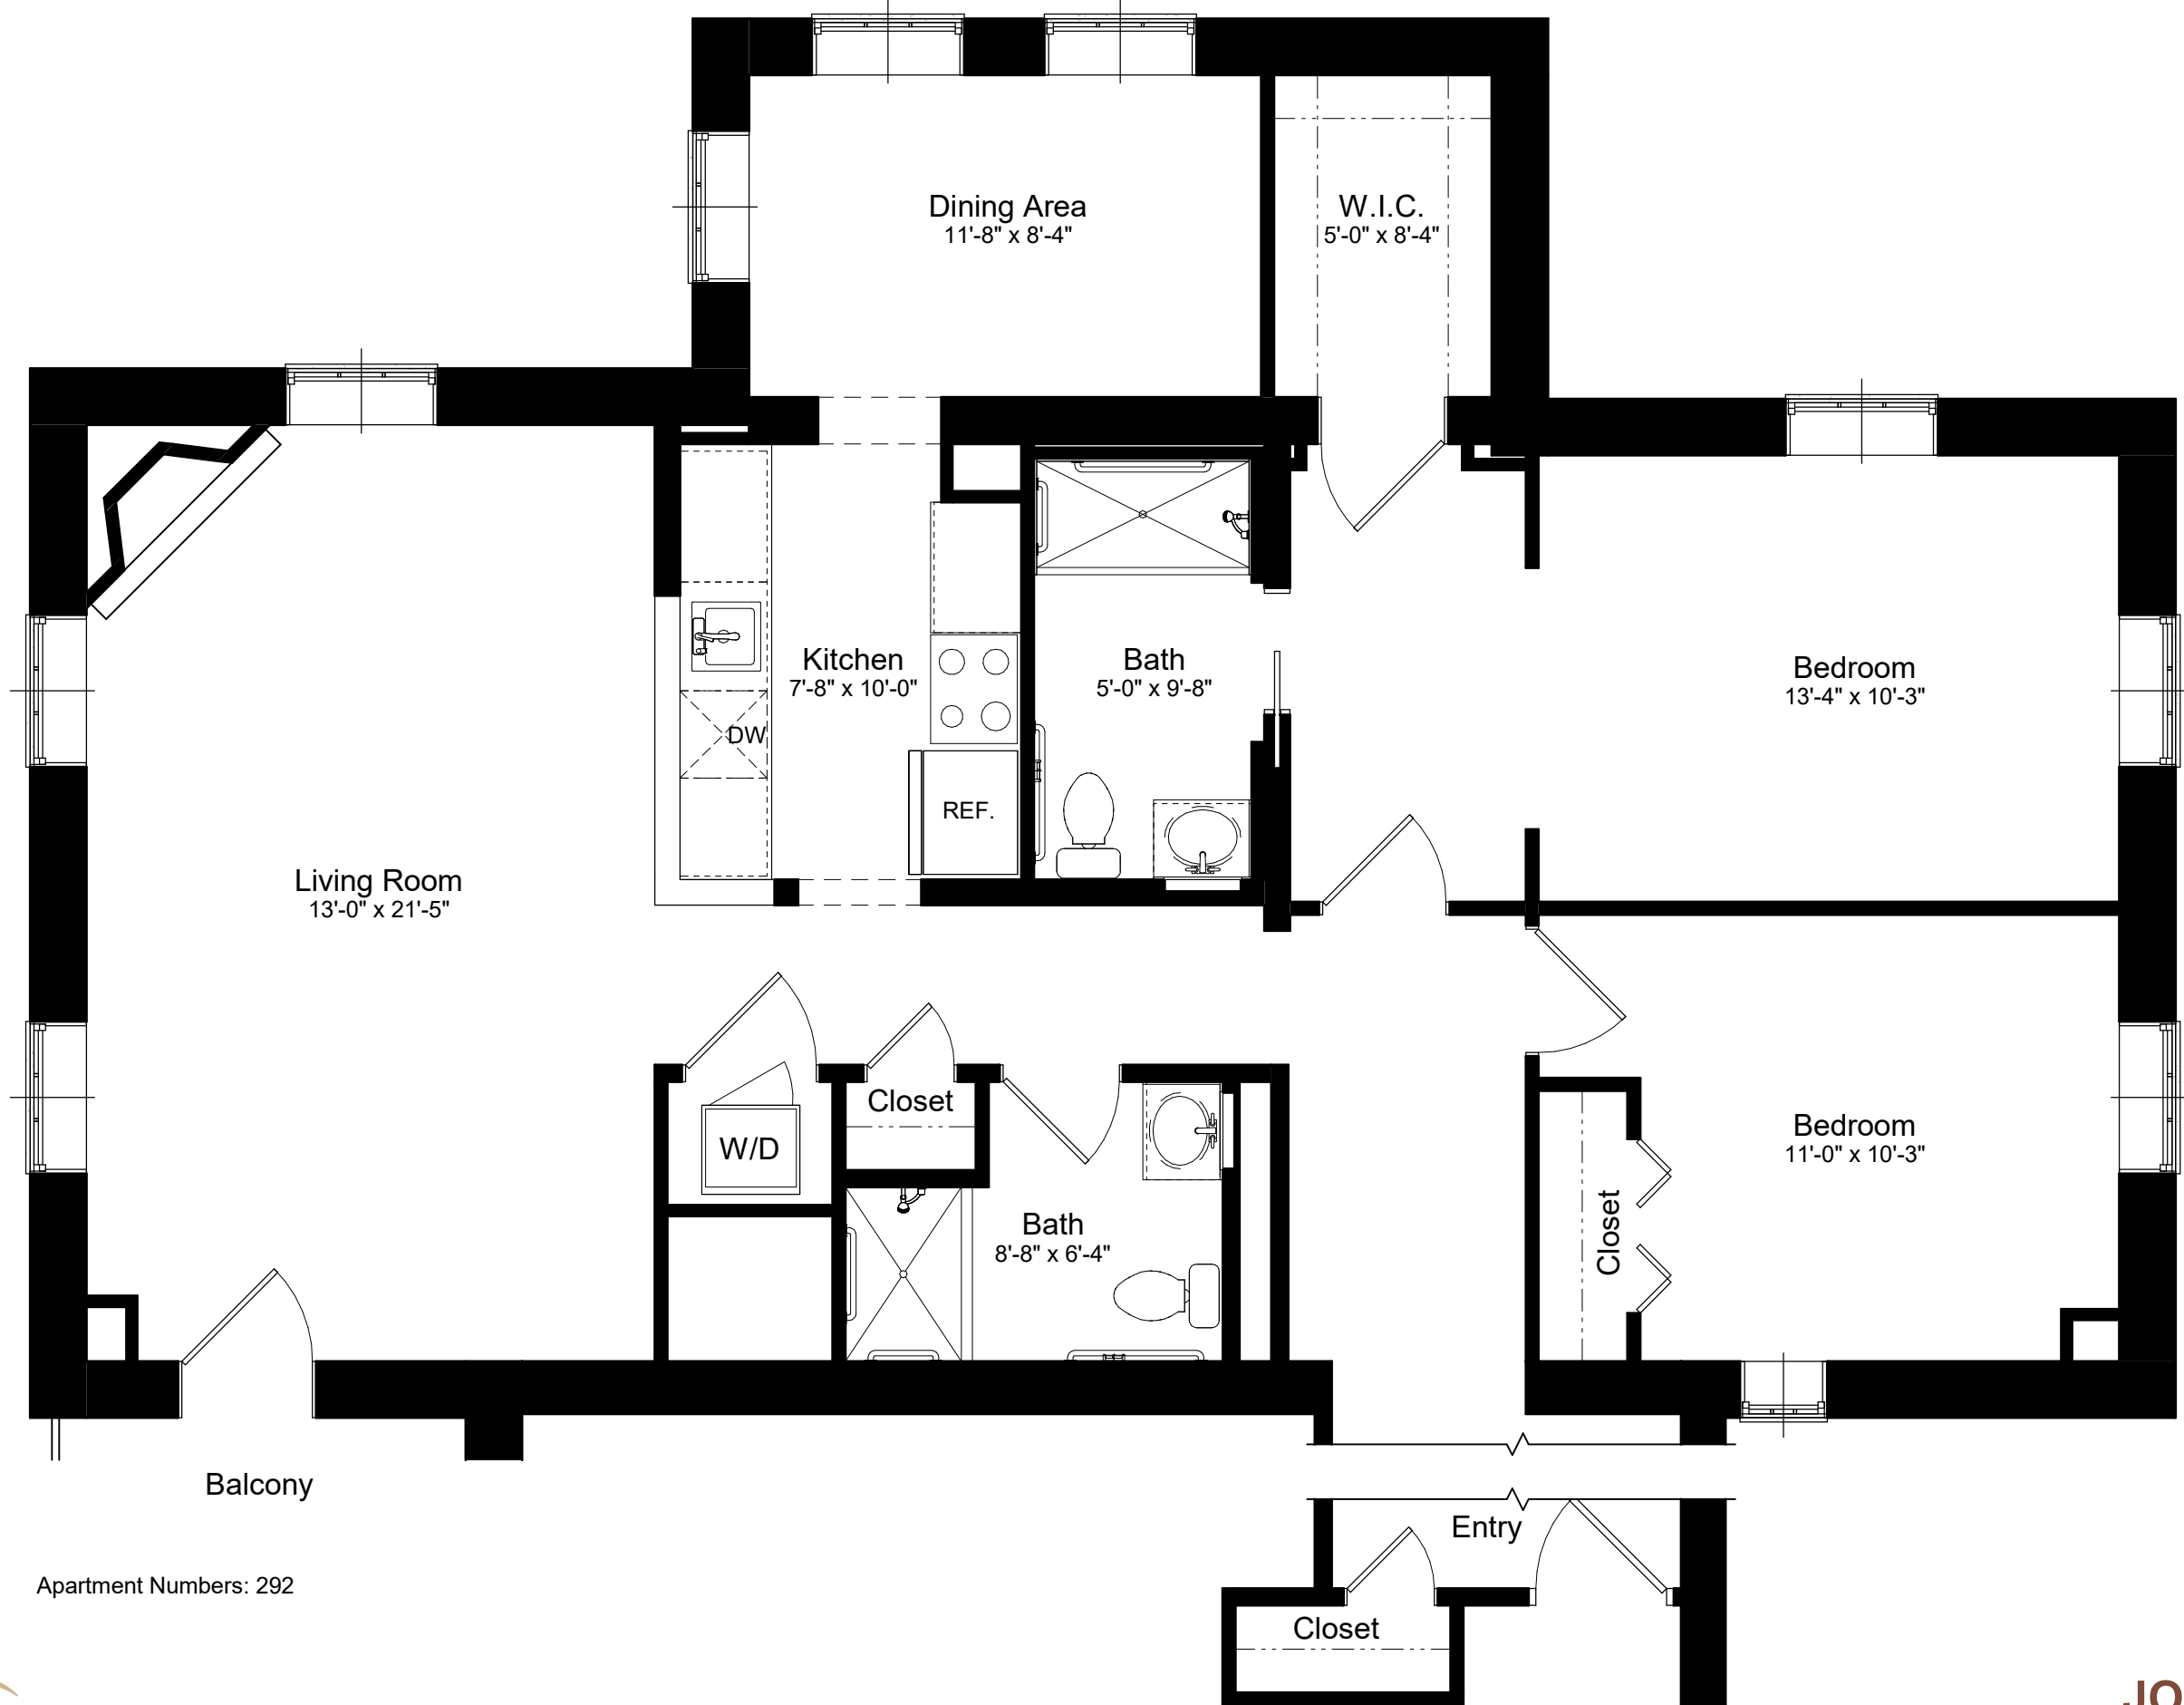

Apartment Numbers: 192

10 Allds Street, Nashua, NH 03060 - 603-821-1200

**Washington**  
1,227 sq/ft

**JOHN BUILDING**  
Two Bedroom Deluxe

1/4" = 1'-0"  
Square foot measurements are approximate and dimensions may vary.

Apartment Numbers: 292

WARMTH. SECURITY. CONVENIENCE.

10 Allds Street, Nashua, NH 03060 - 603-821-1200

### Washington

1,227 sq/ft

### JOHN BUILDING

Two Bedroom Deluxe

1/4" = 1'-0"

Square foot measurements are approximate and dimensions may vary.