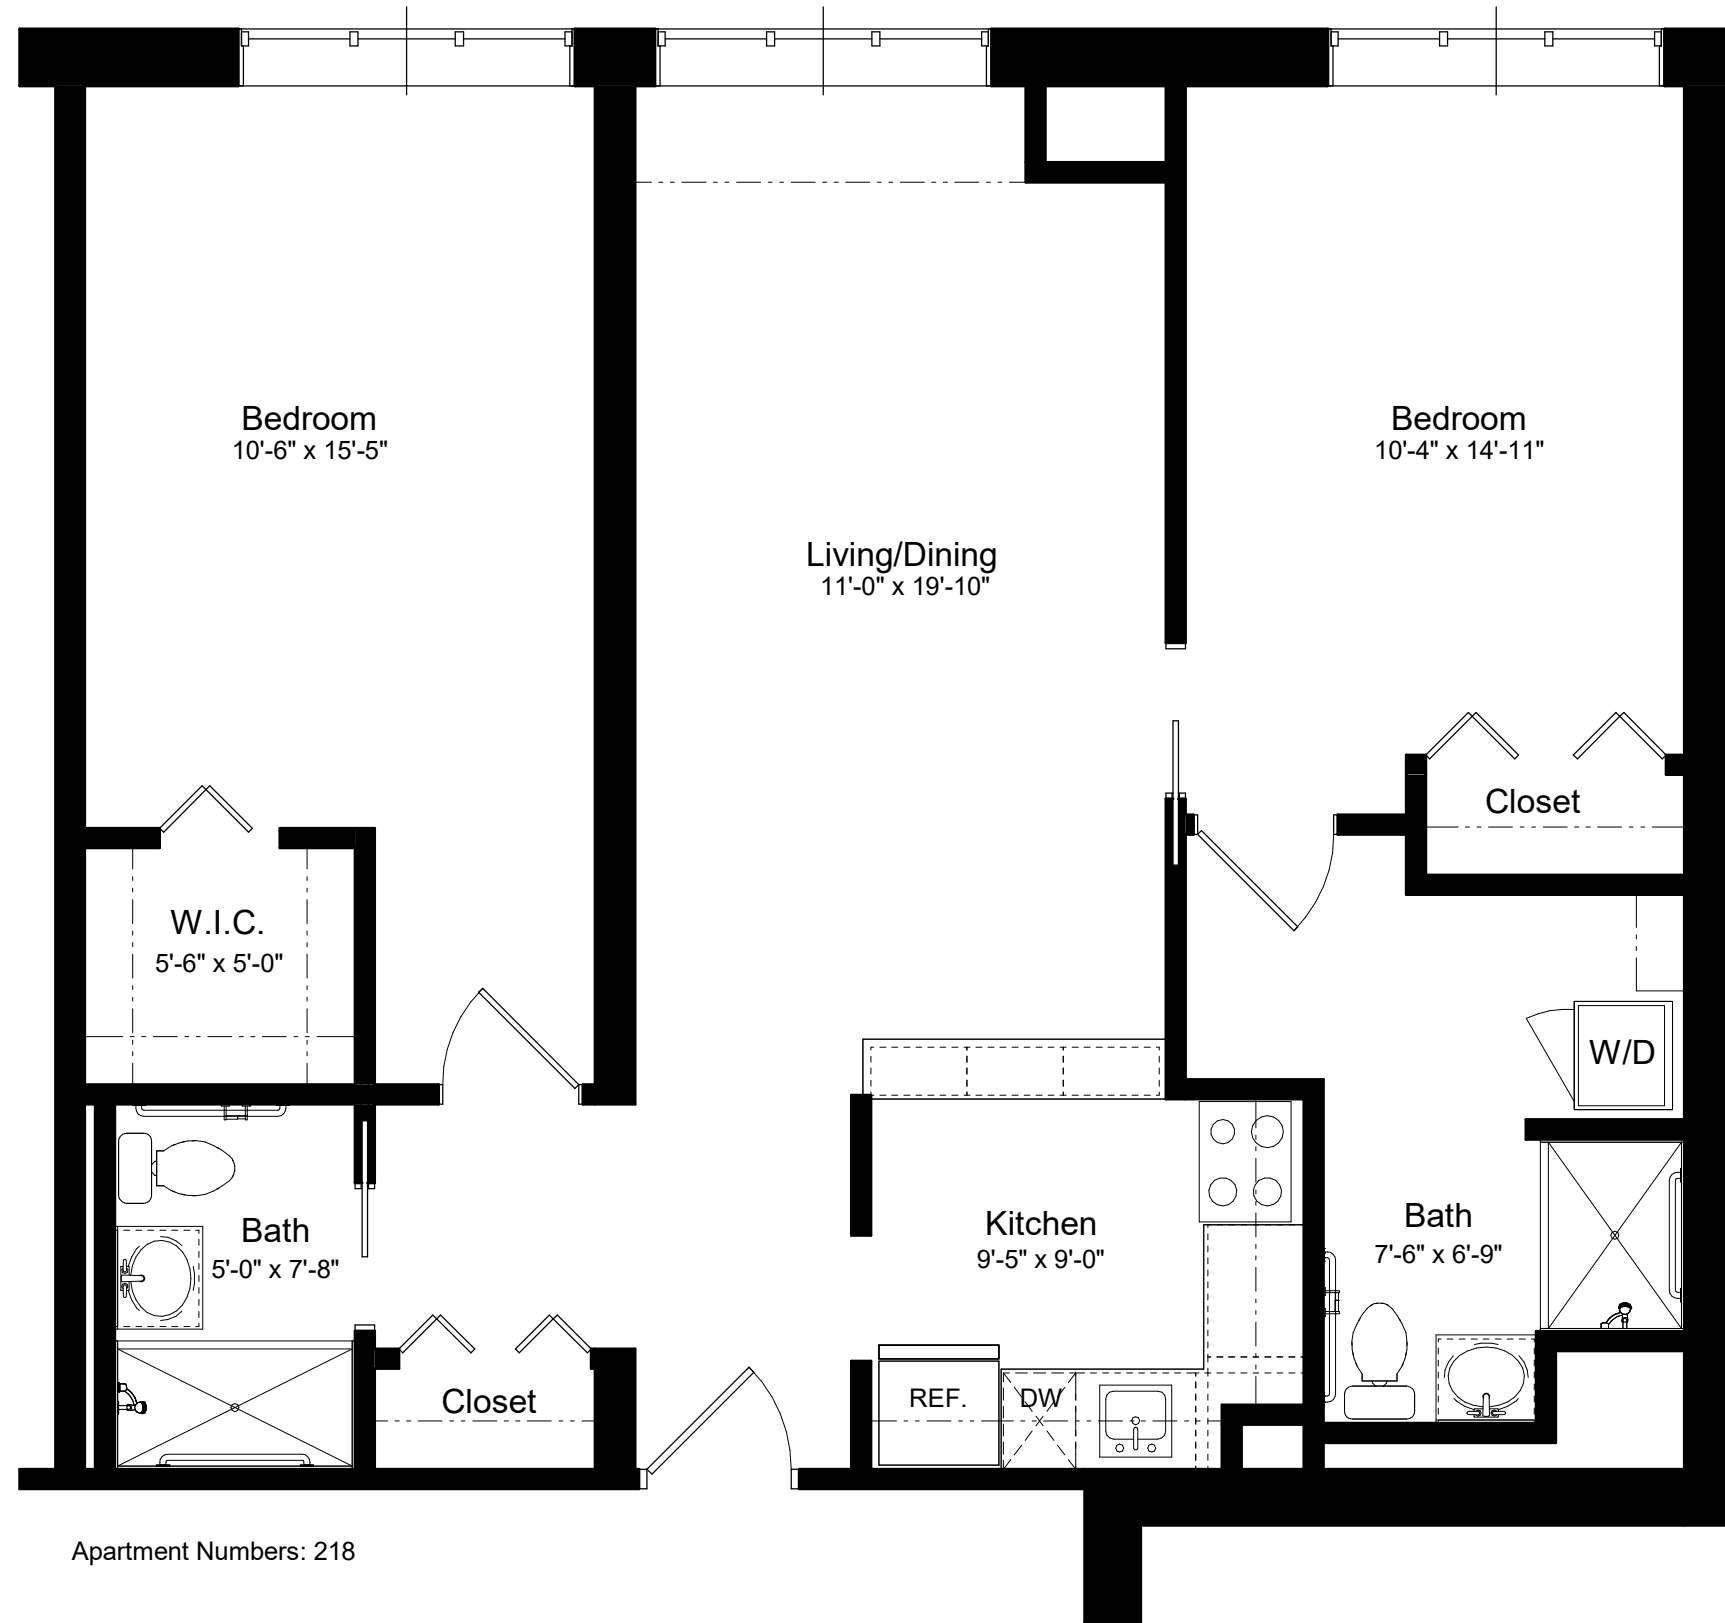

Apartment Numbers: 318

Sunapee
980 sq/ft

MUNROE MANOR
Two Bedroom

1/4" = 1'-0"

Square foot measurements are approximate and dimensions may vary.

WARMTH. SECURITY. CONVENIENCE.

10 Allds Street, Nashua, NH 03060 - 603-821-1200

Apartment Numbers: 216 and 416

Sunapee
980 sq/ft

MUNROE MANOR
Two Bedroom

1/4" = 1'-0"

Square foot measurements are approximate and dimensions may vary.

10 Allds Street, Nashua, NH 03060 - 603-821-1200

Apartment Numbers: 116

Apartment Numbers: 118 and 418

WARMTH. SECURITY. CONVENIENCE.

10 Allds Street, Nashua, NH 03060 - 603-821-1200

Sunapee
980 sq/ft

MUNROE MANOR
Two Bedroom

1/4" = 1'-0"

Square foot measurements are approximate and dimensions may vary.

Apartment Numbers: 218

Sunapee
980 sq/ft

MUNROE MANOR
Two Bedroom

1/4" = 1'-0"

Square foot measurements are approximate and dimensions may vary.

WARMTH. SECURITY. CONVENIENCE.

10 Allds Street, Nashua, NH 03060 - 603-821-1200