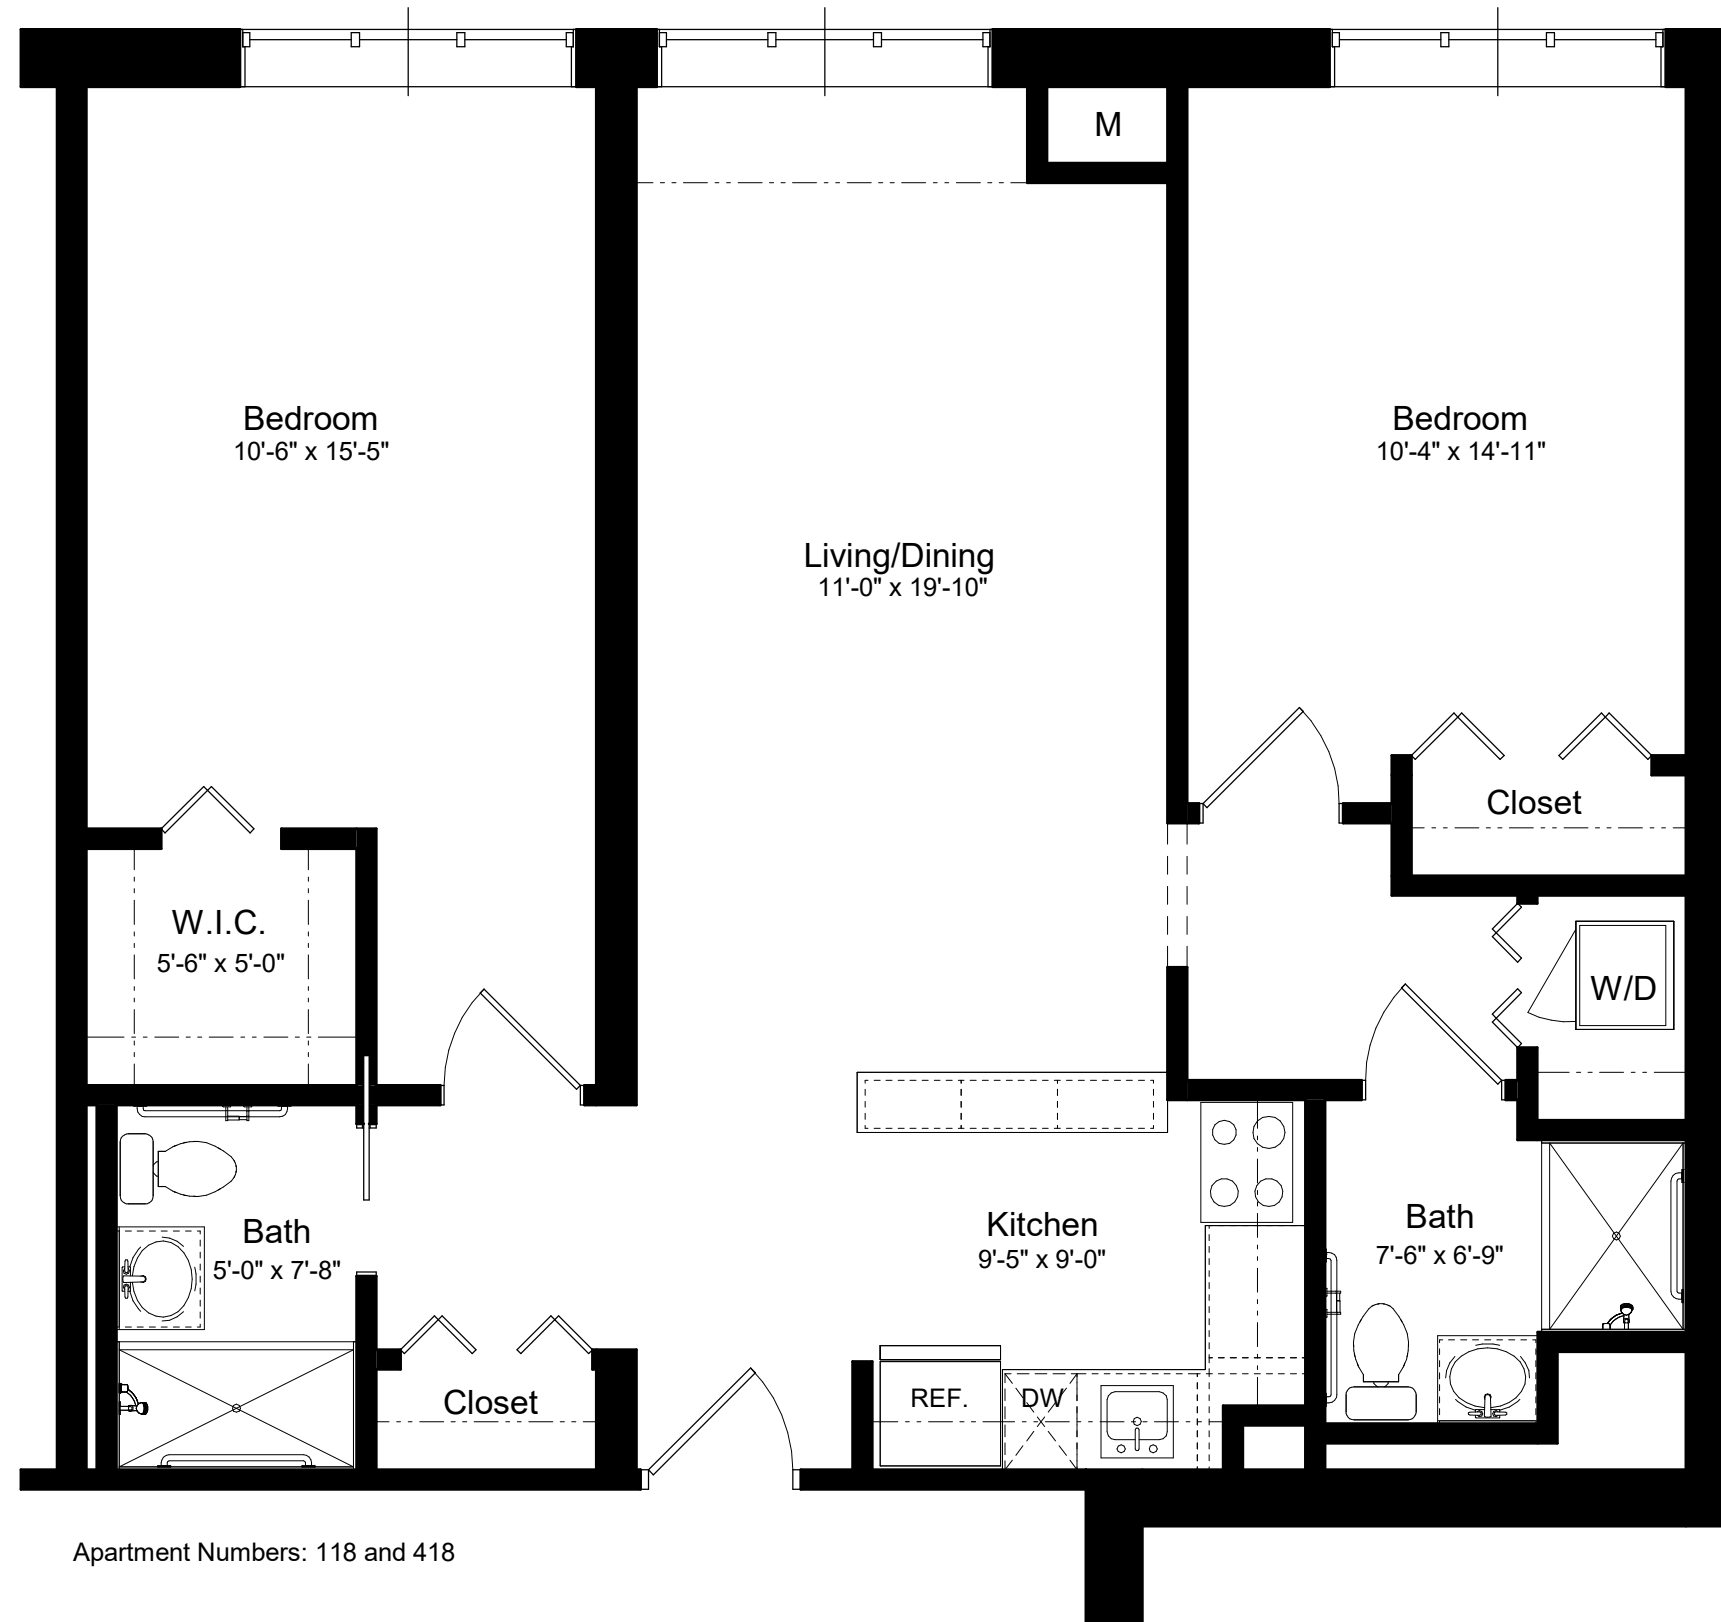

Apartment Numbers: 316

WARMTH. SECURITY. CONVENIENCE.

10 Allds Street, Nashua, NH 03060 - 603-821-1200

Sunapee
980 sq/ft

MUNROE MANOR
Two Bedroom

1/4" = 1'-0"

Square foot measurements are approximate and dimensions may vary.

Apartment Numbers: 216 and 416

Sunapee
980 sq/ft

MUNROE MANOR
Two Bedroom

1/4" = 1'-0"

Square foot measurements are approximate and dimensions may vary.

10 Allds Street, Nashua, NH 03060 - 603-821-1200

Apartment Numbers: 116

Apartment Numbers: 118 and 418

WARMTH. SECURITY. CONVENIENCE.

10 Allds Street, Nashua, NH 03060 - 603-821-1200

Sunapee
980 sq/ft

MUNROE MANOR
Two Bedroom

1/4" = 1'-0"

Square foot measurements are approximate and dimensions may vary.

Apartment Numbers: 218

Sunapee
980 sq/ft

MUNROE MANOR
Two Bedroom

1/4" = 1'-0"

Square foot measurements are approximate and dimensions may vary.

WARMTH. SECURITY. CONVENIENCE.

10 Allds Street, Nashua, NH 03060 - 603-821-1200