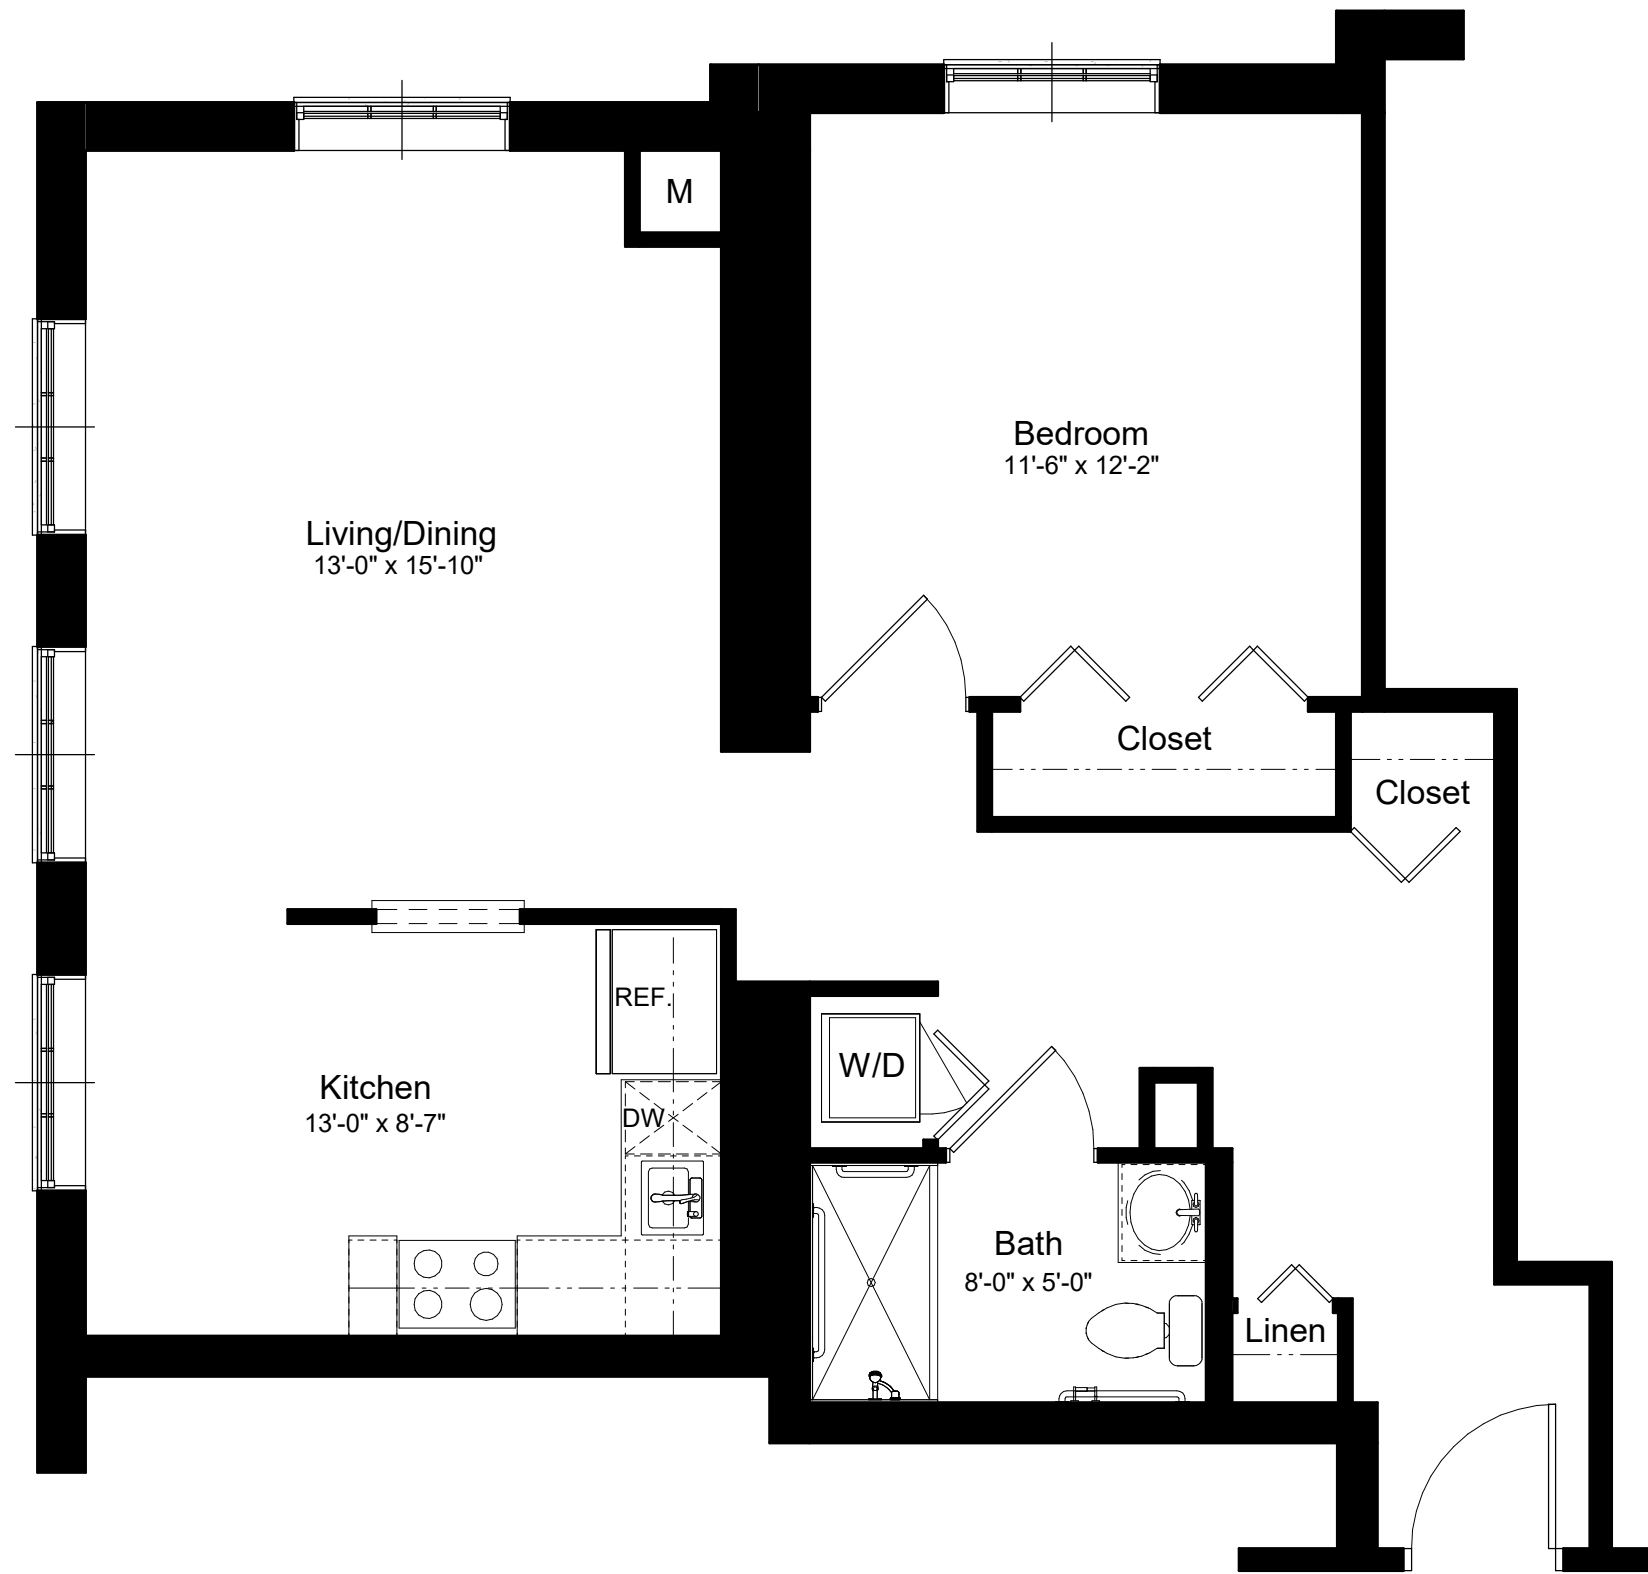

Apartment Numbers: 267

Apartment Numbers: 263

Apartment Numbers: 267

Jefferson
737 sq/ft

MARY BUILDING
One Bedroom Deluxe

1/4" = 1'-0"

Square foot measurements are approximate and dimensions may vary.

WARMTH. SECURITY. CONVENIENCE.