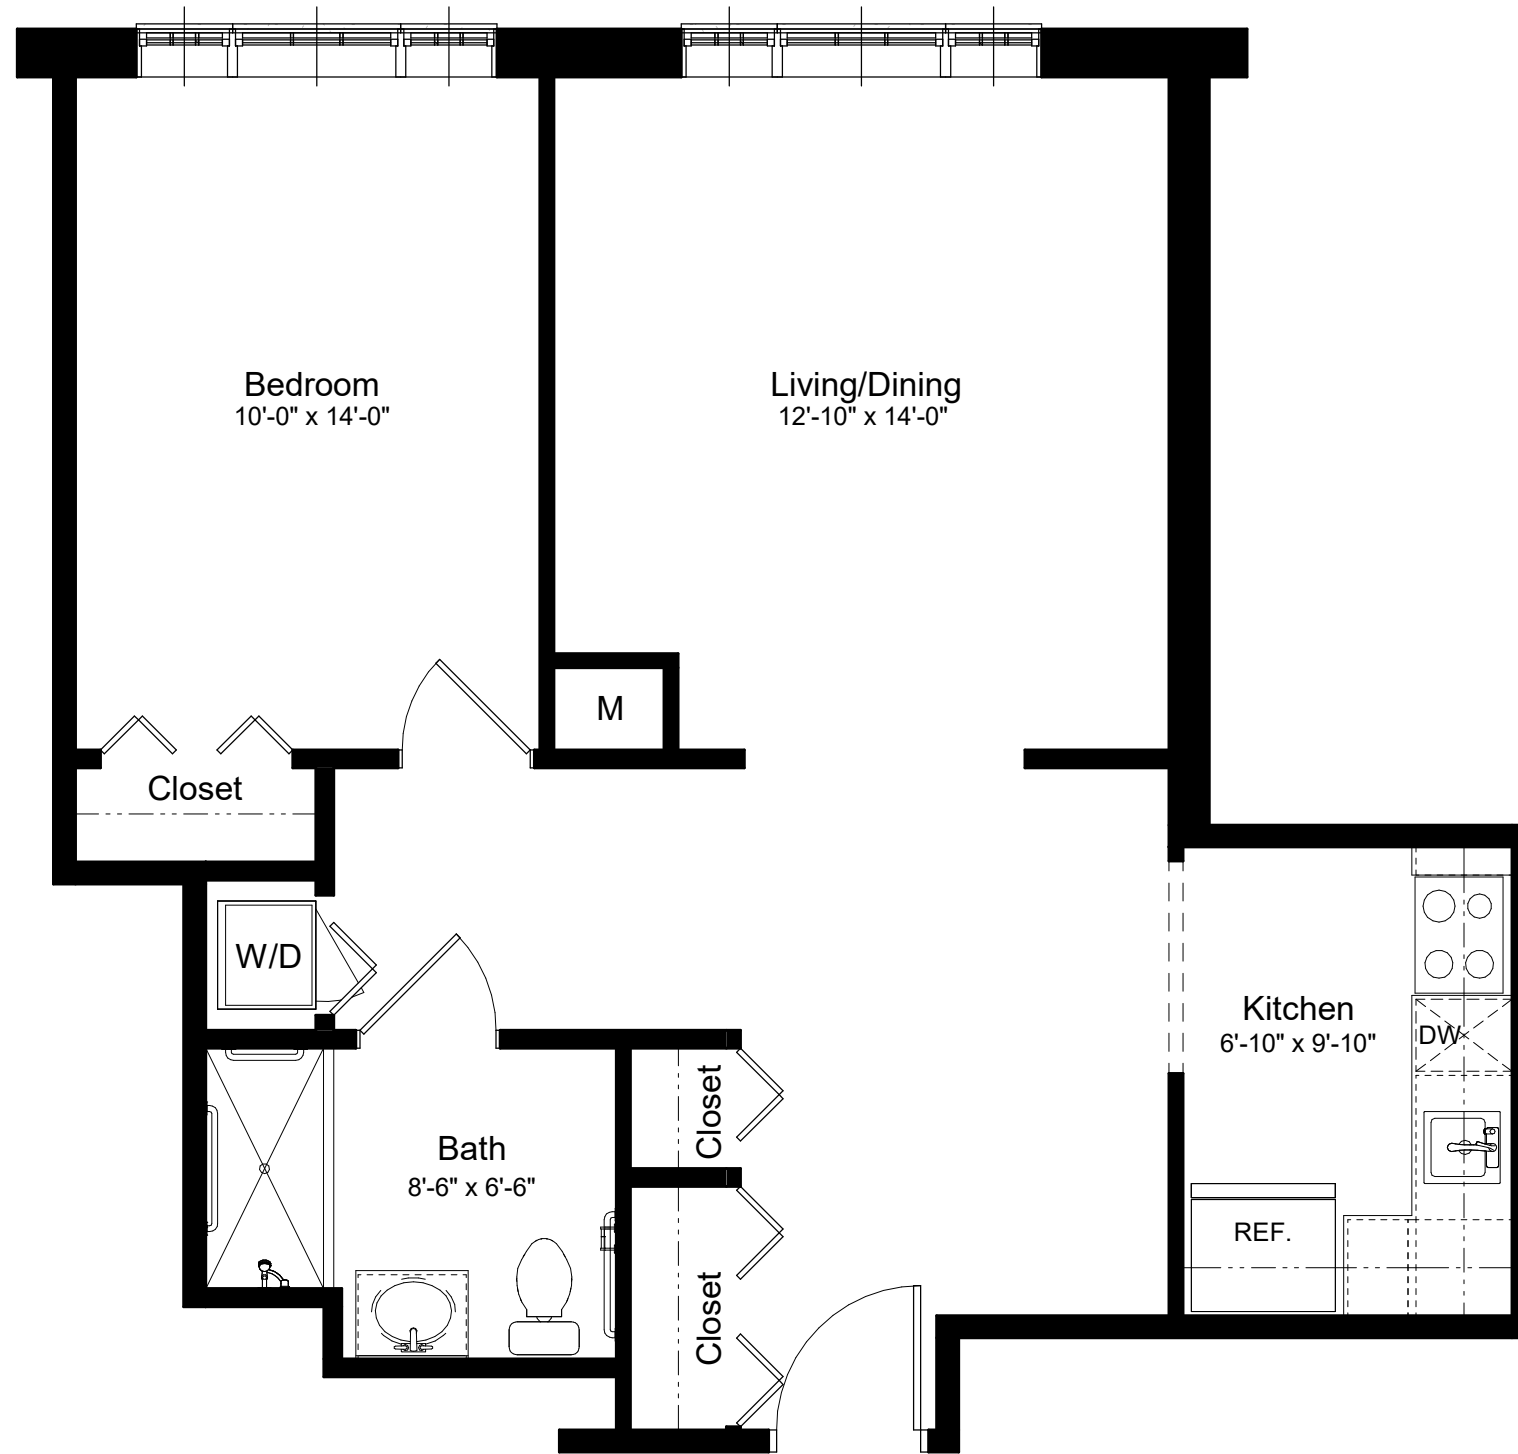

Apartment Numbers: 267

Apartment Numbers: 263

Apartment Numbers: 267

Jefferson
737 sq/ft

MARY BUILDING
One Bedroom Deluxe

1/4" = 1'-0"

Square foot measurements are approximate and dimensions may vary.

WARMTH. SECURITY. CONVENIENCE.