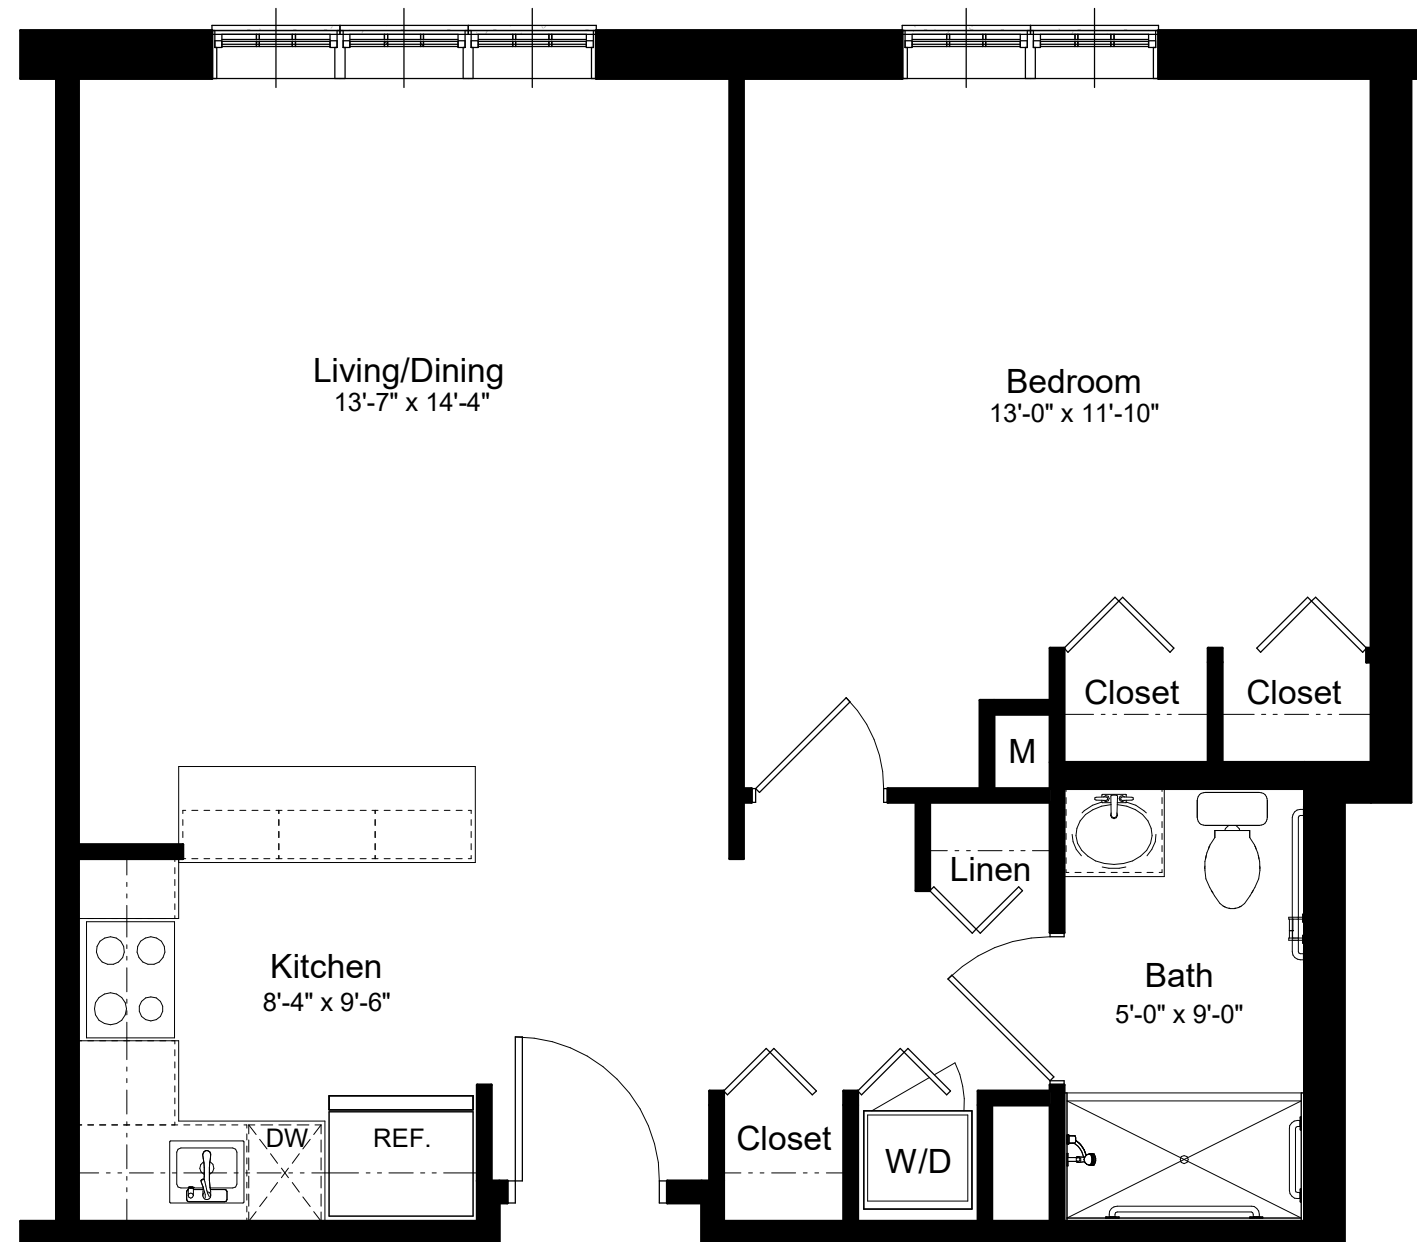

Apartment Numbers: 269