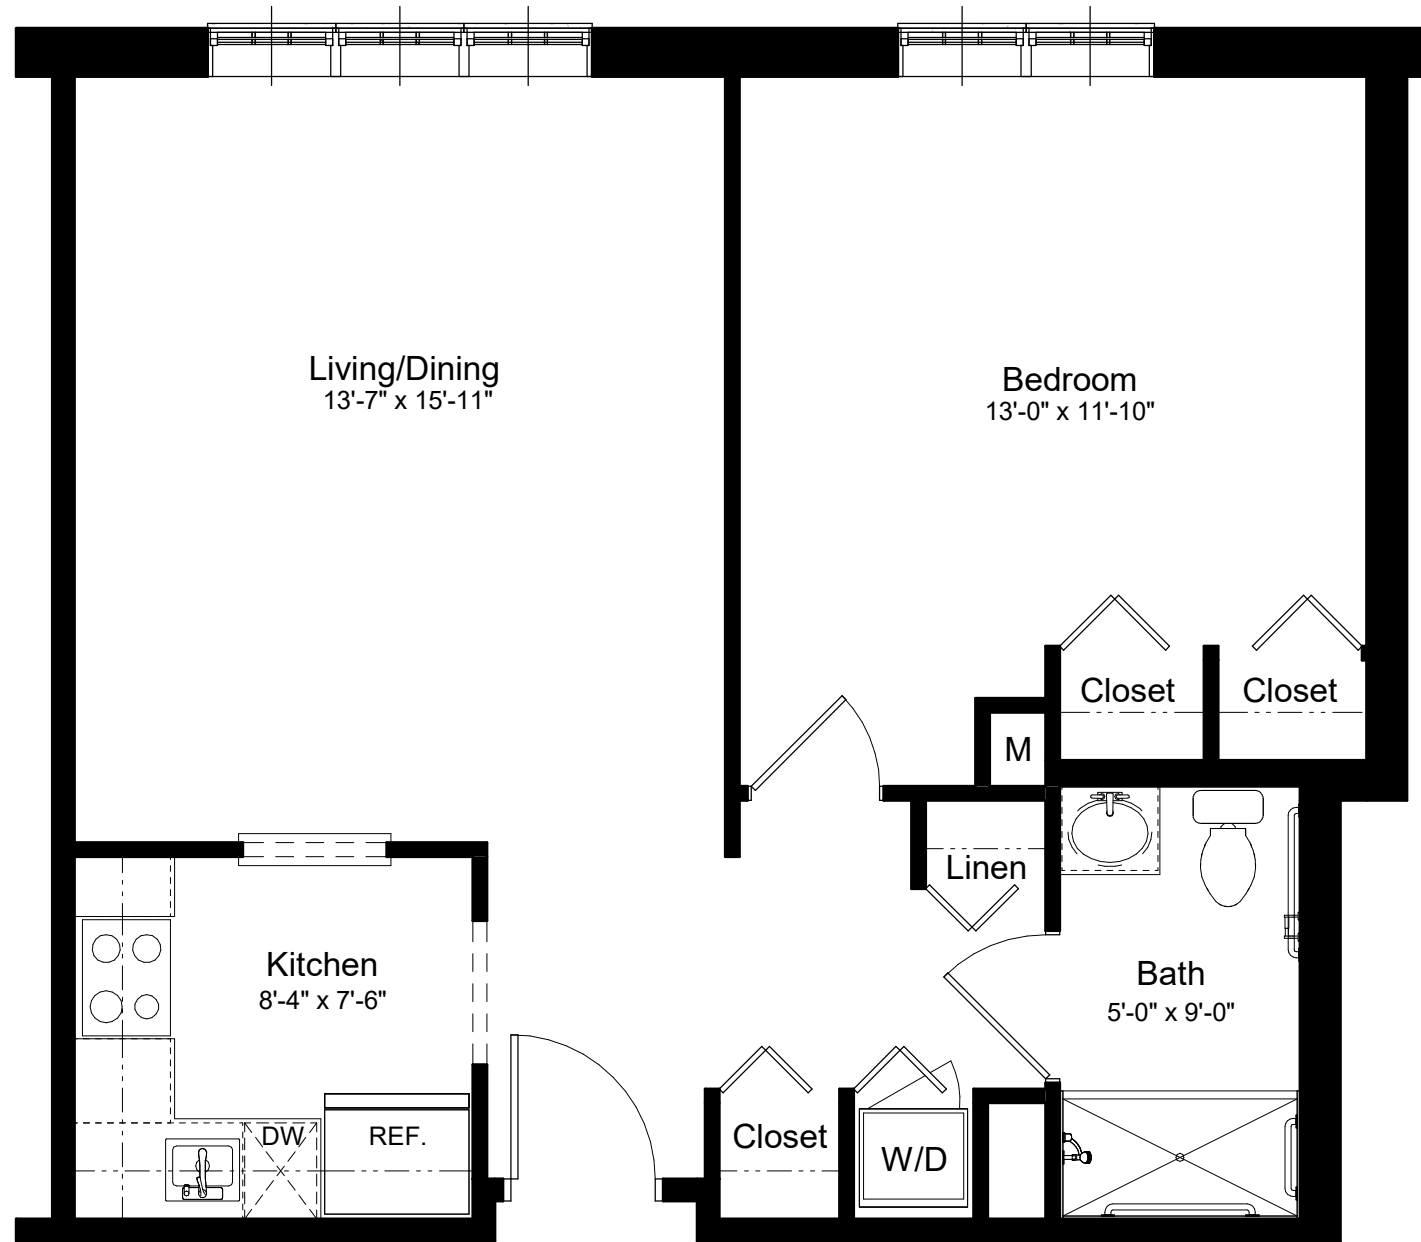

Apartment Numbers: 154, 254 and 354

Apartment Numbers: 161

Hancock
666 sq/ft

MARY BUILDING
Standard One Bedroom

1/4" = 1'-0"

Square foot measurements are approximate and dimensions may vary.

WARMTH. SECURITY. CONVENIENCE.