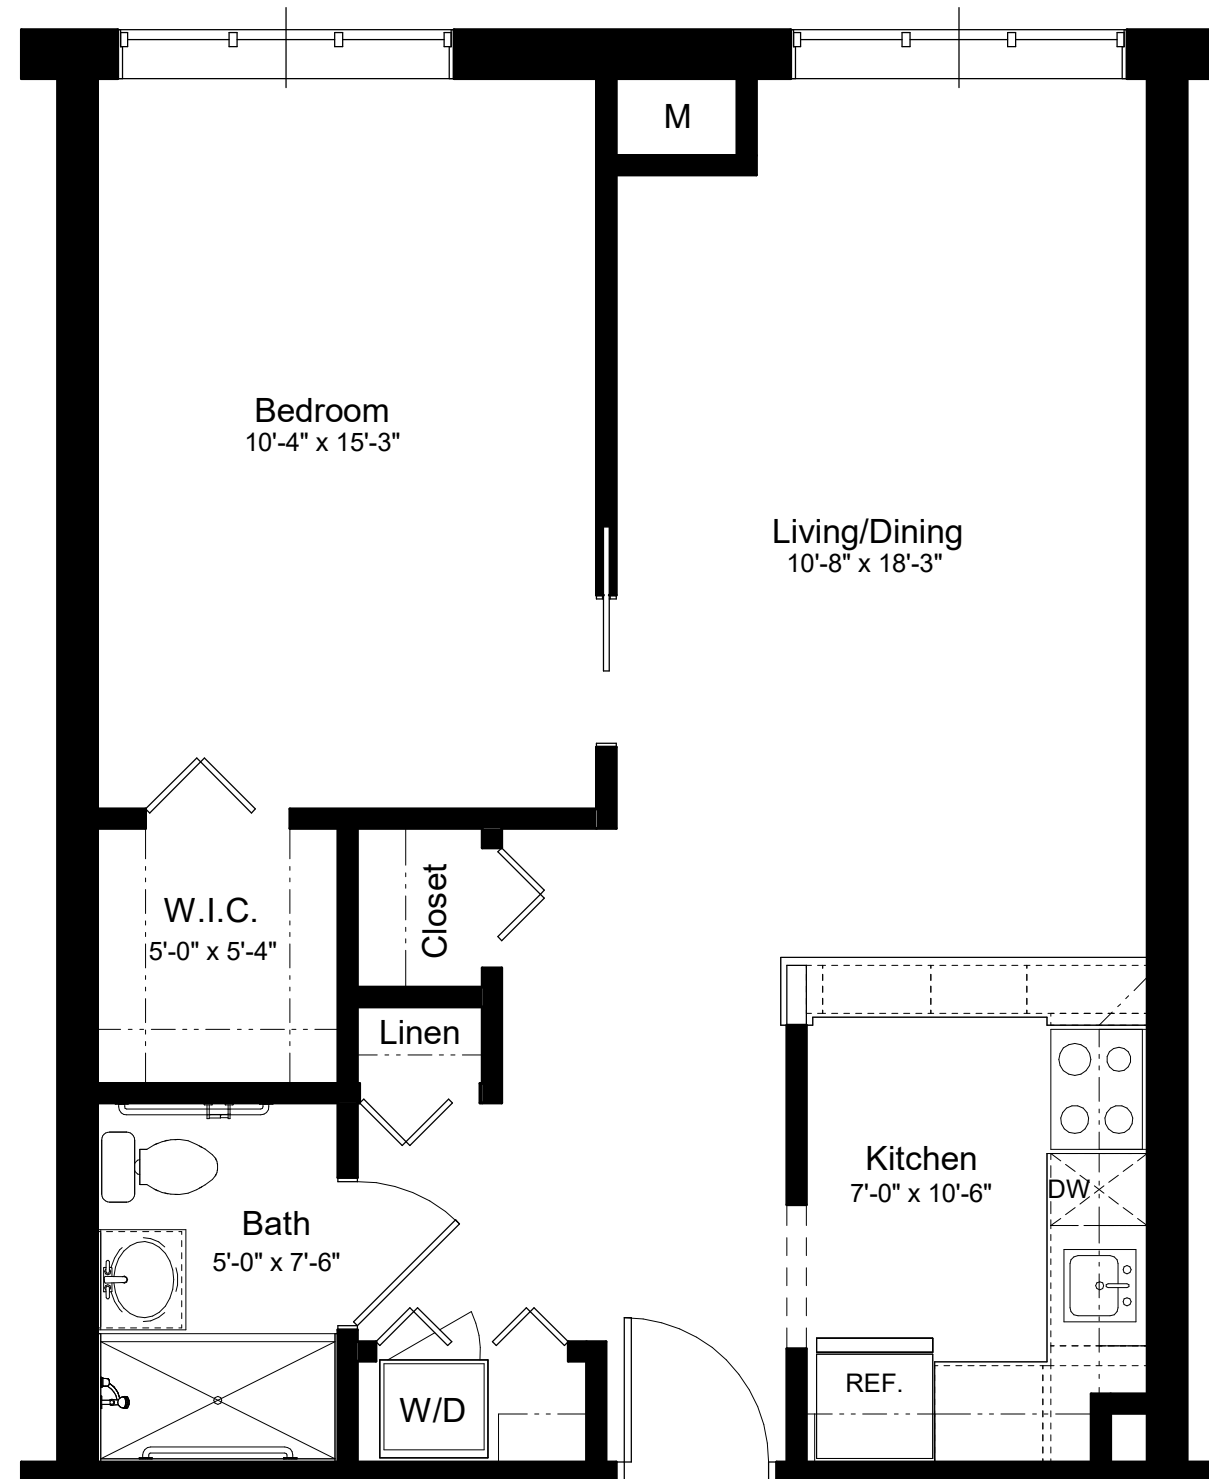

Apartment Numbers: 109, 204, 214, 321, 421

WARMTH. SECURITY. CONVENIENCE.

10 Allds Street, Nashua, NH 03060 - 603-821-1200

Hancock
644 sq/ft

MUNROE MANOR
Standard One Bedroom

1/4" = 1'-0"

Square foot measurements are approximate and dimensions may vary.