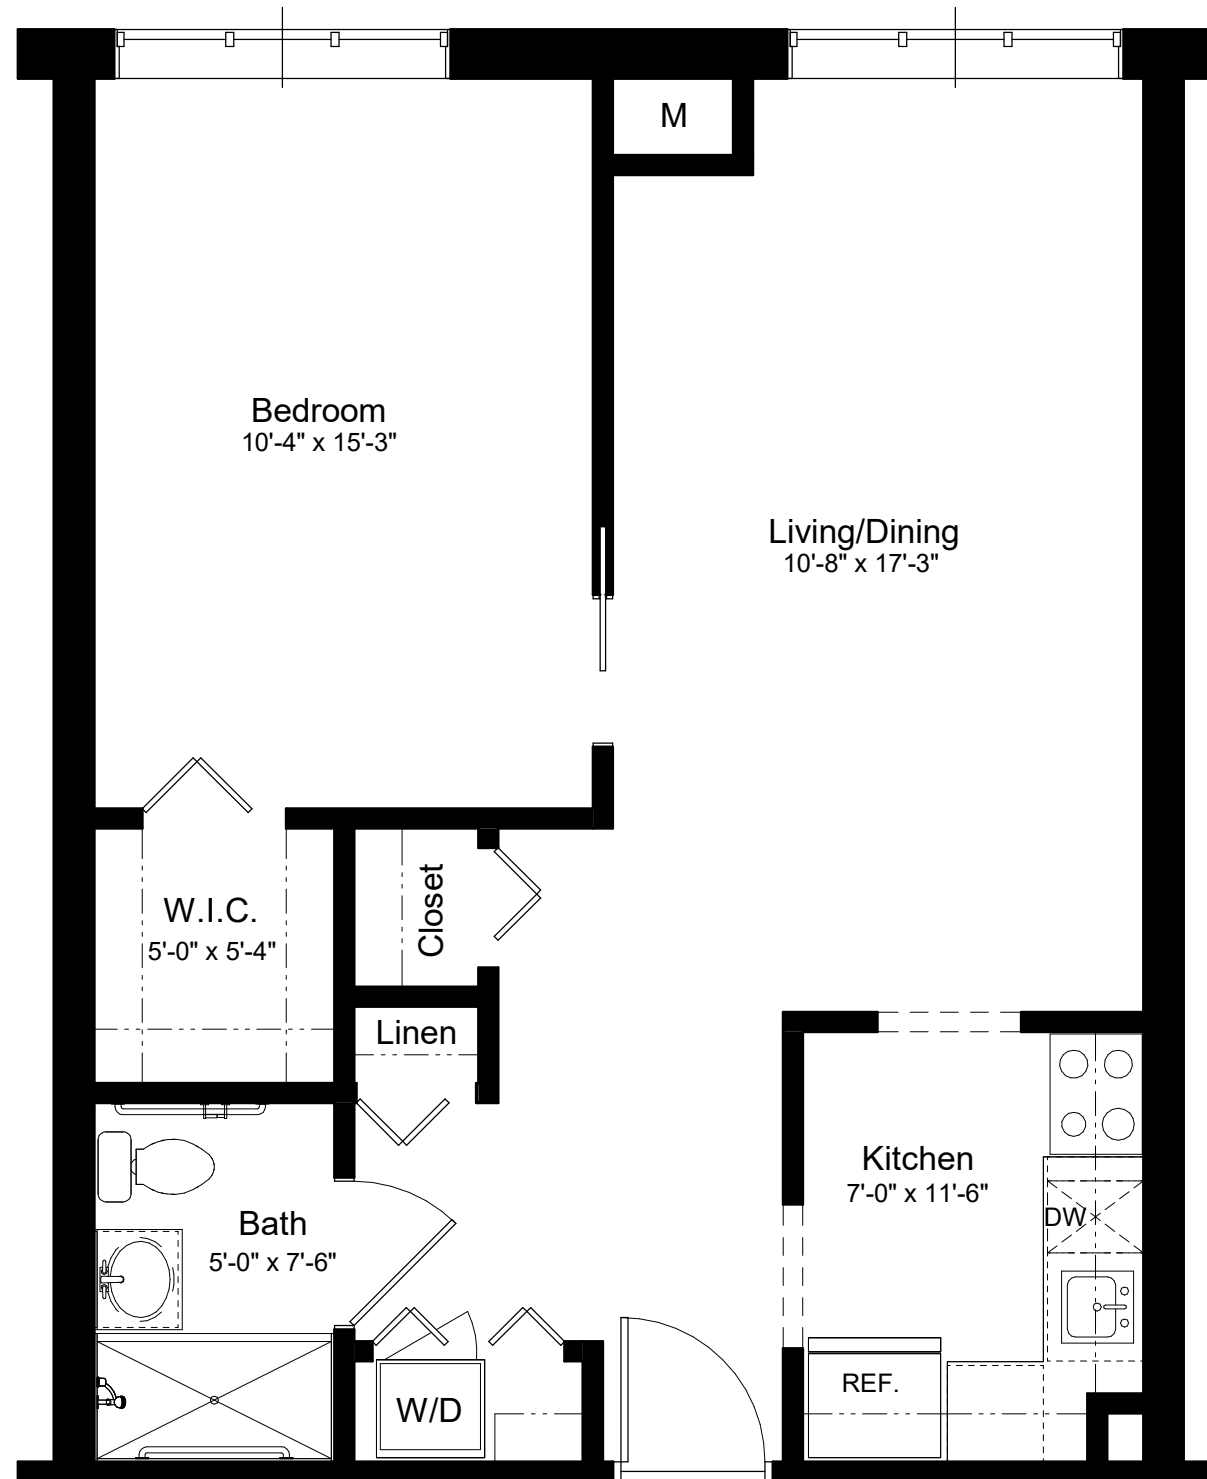

Apartment Numbers: 108, 121, 205, 209, 217, 309, 314, 317, 404, 409, 414

Hancock
644 sq/ft

MUNROE MANOR
Standard One Bedroom

1/4" = 1'-0"

Square foot measurements are approximate and dimensions may vary.

WARMTH. SECURITY. CONVENIENCE.

Hancock
644 sq/ft

MUNROE MANOR
Standard One Bedroom

1/4" = 1'-0"

Square foot measurements are approximate and dimensions may vary.

Apartment Numbers: 106, 115, 206, 315

Apartment Numbers: 104, 114

WARMTH. SECURITY. CONVENIENCE.

10 Allds Street, Nashua, NH 03060 - 603-821-1200

Hancock
644 sq/ft

MUNROE MANOR
Standard One Bedroom

1/4" = 1'-0"

Square foot measurements are approximate and dimensions may vary.

Apartment Numbers: 105

WARMTH. SECURITY. CONVENIENCE.

10 Allds Street, Nashua, NH 03060 - 603-821-1200

Hancock
644 sq/ft

MUNROE MANOR
Standard One Bedroom

1/4" = 1'-0"

Square foot measurements are approximate and dimensions may vary.