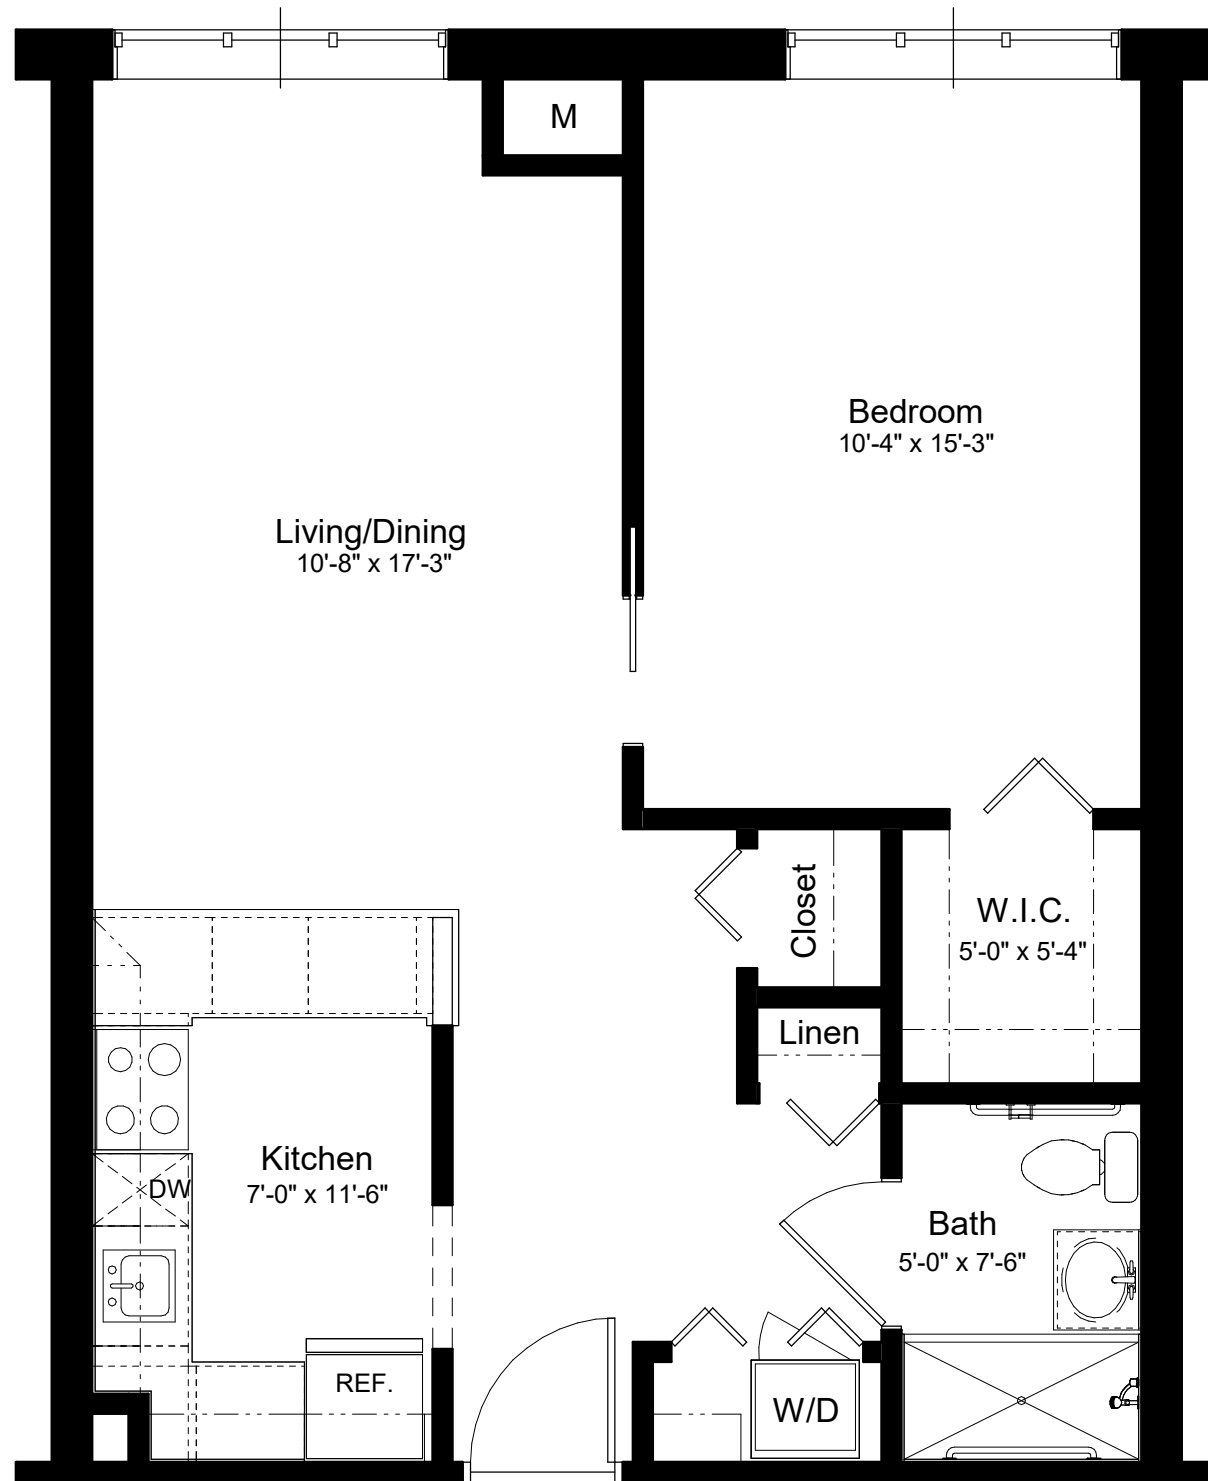

Apartment Numbers: 108, 121, 205, 209, 217, 309, 314, 317, 404, 409, 414

Hancock
644 sq/ft

MUNROE MANOR
Standard One Bedroom

1/4" = 1'-0"

Square foot measurements are approximate and dimensions may vary.

WARMTH. SECURITY. CONVENIENCE.

Hancock
644 sq/ft

MUNROE MANOR
Standard One Bedroom

1/4" = 1'-0"

Square foot measurements are approximate and dimensions may vary.

Apartment Numbers: 106, 115, 206, 315

Apartment Numbers: 104, 114

WARMTH. SECURITY. CONVENIENCE.

10 Allds Street, Nashua, NH 03060 - 603-821-1200

Hancock
644 sq/ft

MUNROE MANOR
Standard One Bedroom

1/4" = 1'-0"

Square foot measurements are approximate and dimensions may vary.

Apartment Numbers: 105

WARMTH. SECURITY. CONVENIENCE.

10 Allds Street, Nashua, NH 03060 - 603-821-1200

Hancock
644 sq/ft

MUNROE MANOR
Standard One Bedroom

1/4" = 1'-0"

Square foot measurements are approximate and dimensions may vary.