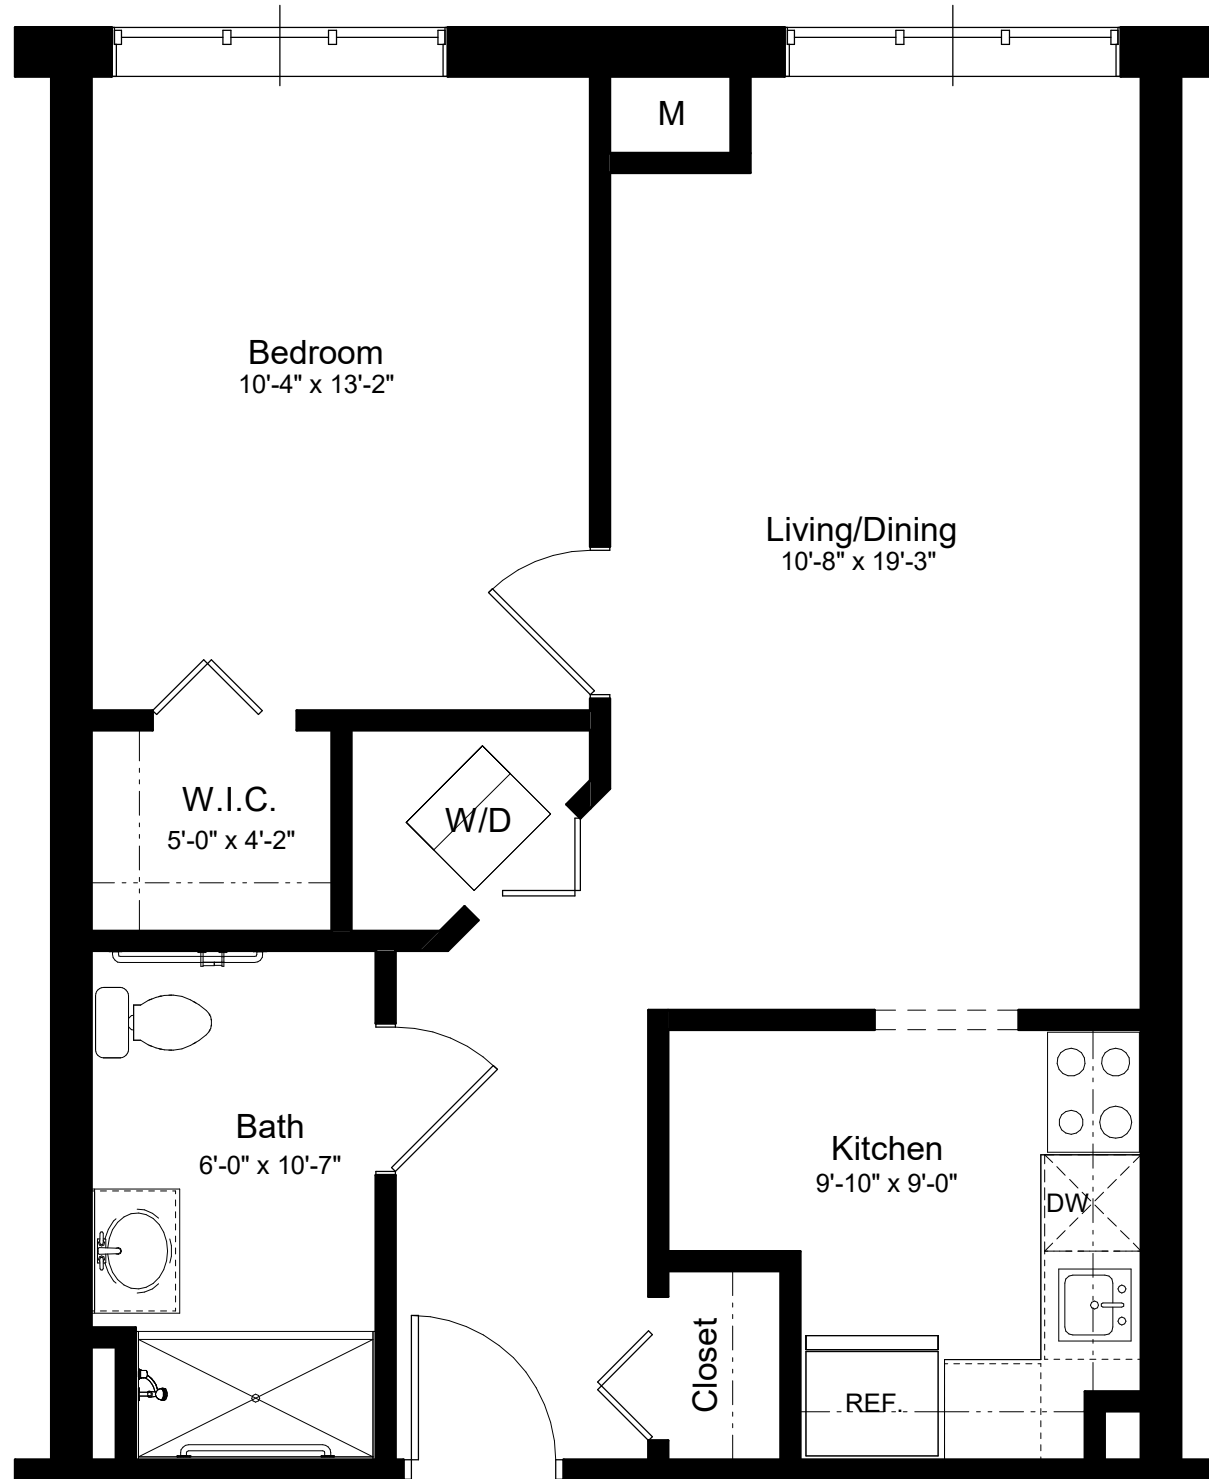

Apartment Numbers: 208, 308, 408