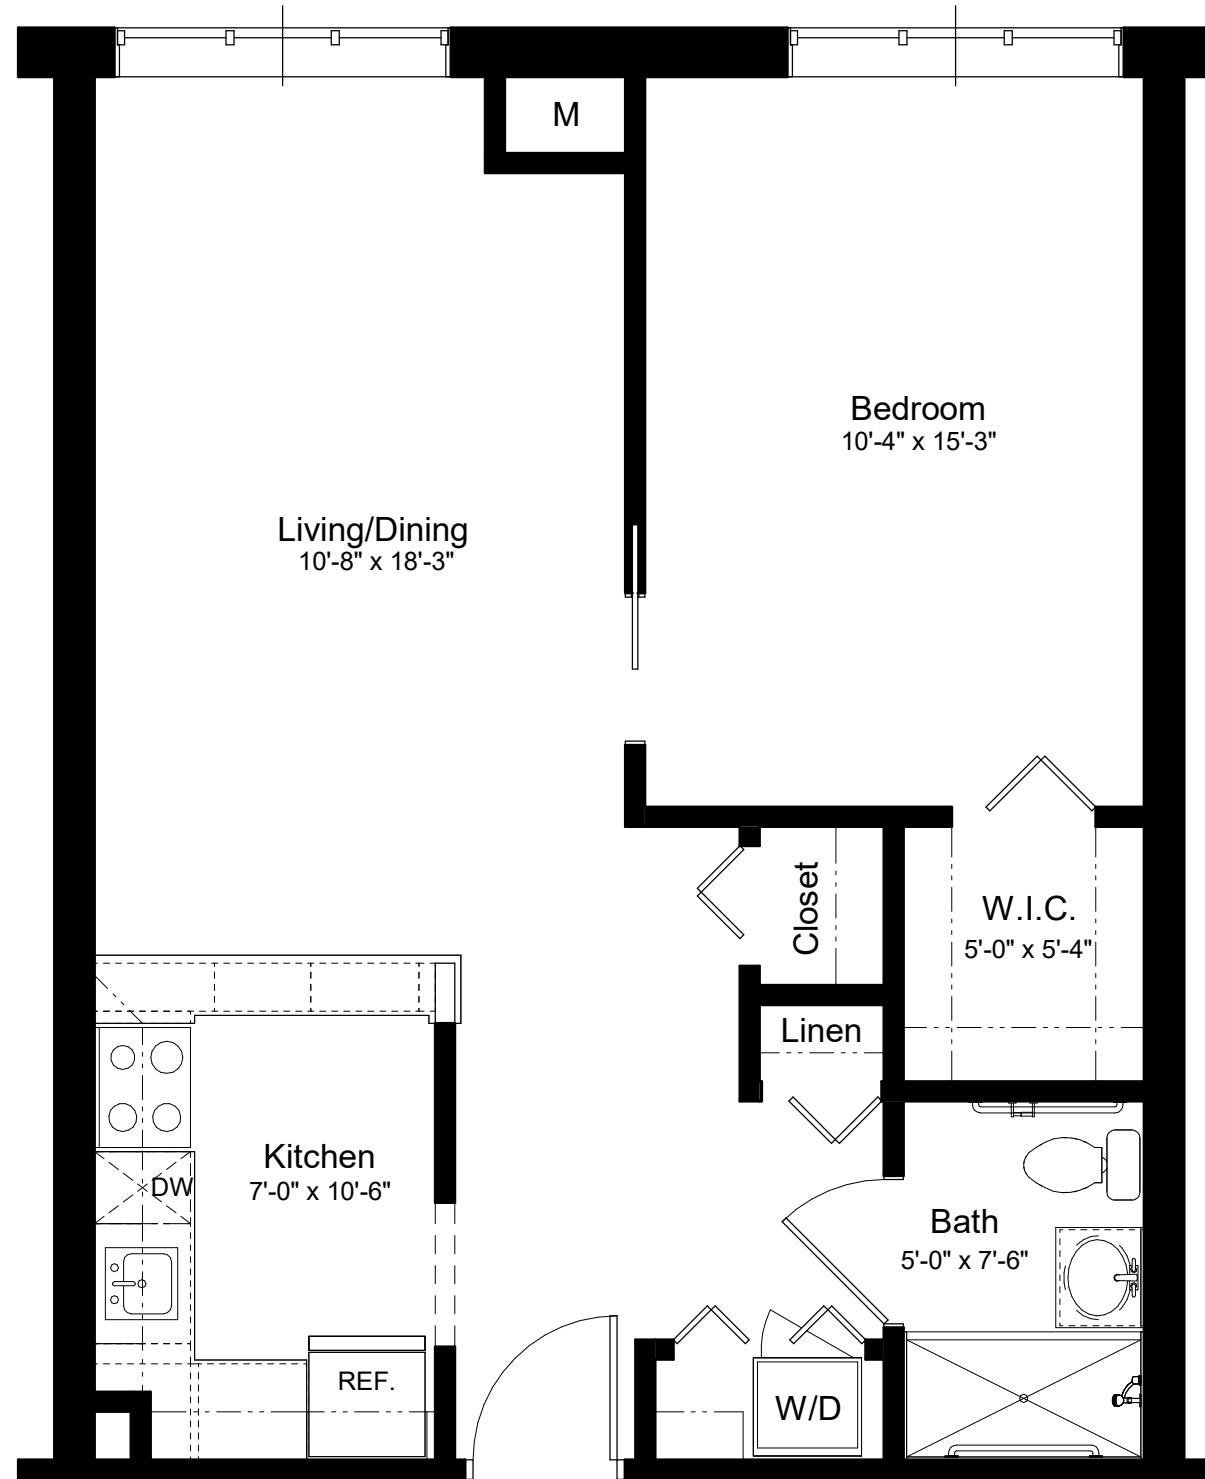

Apartment Numbers: 112, 203, 302, 307