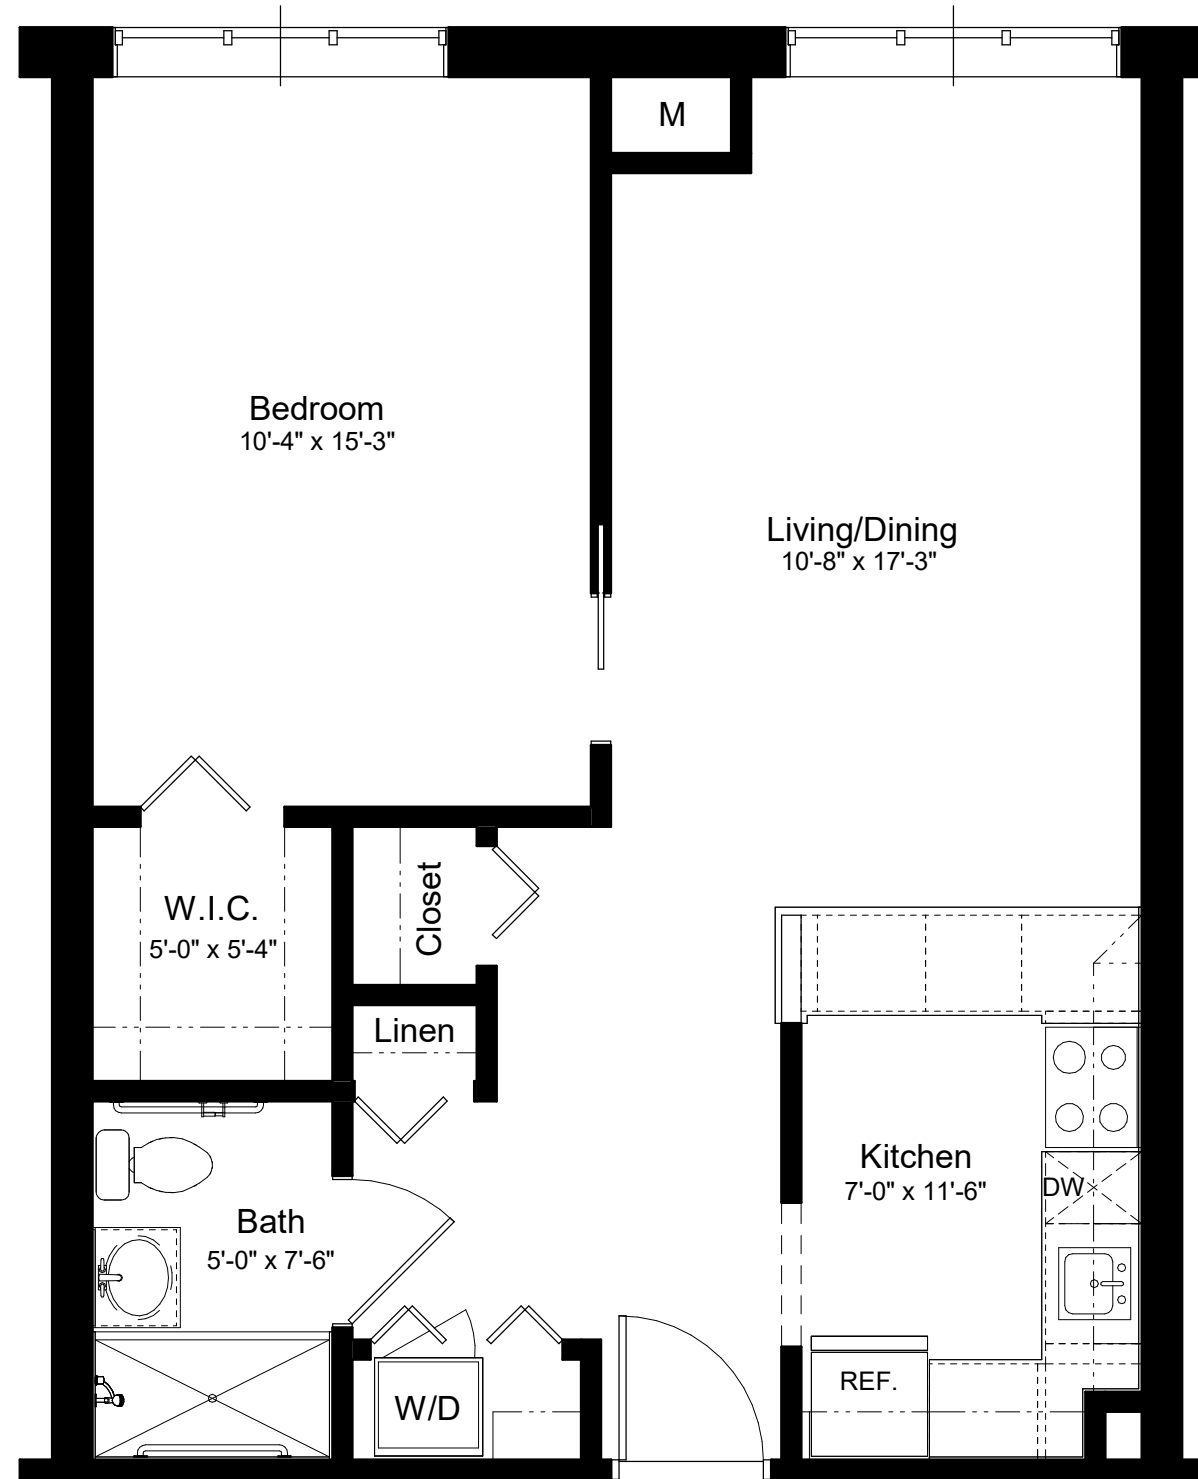

Apartment Numbers: 108, 121, 205, 209, 217, 309, 314, 317, 404, 409, 414

Hancock
644 sq/ft

MUNROE MANOR
Standard One Bedroom

1/4" = 1'-0"

Square foot measurements are approximate and dimensions may vary.

WARMTH. SECURITY. CONVENIENCE.

Hancock
644 sq/ft

MUNROE MANOR
Standard One Bedroom

1/4" = 1'-0"

Square foot measurements are approximate and dimensions may vary.

Apartment Numbers: 106, 115, 206, 315

Apartment Numbers: 104, 114

WARMTH. SECURITY. CONVENIENCE.

10 Allds Street, Nashua, NH 03060 - 603-821-1200

Hancock
644 sq/ft

MUNROE MANOR
Standard One Bedroom

1/4" = 1'-0"

Square foot measurements are approximate and dimensions may vary.

Apartment Numbers: 105

WARMTH. SECURITY. CONVENIENCE.

10 Allds Street, Nashua, NH 03060 - 603-821-1200

Hancock
644 sq/ft

MUNROE MANOR
Standard One Bedroom

1/4" = 1'-0"

Square foot measurements are approximate and dimensions may vary.