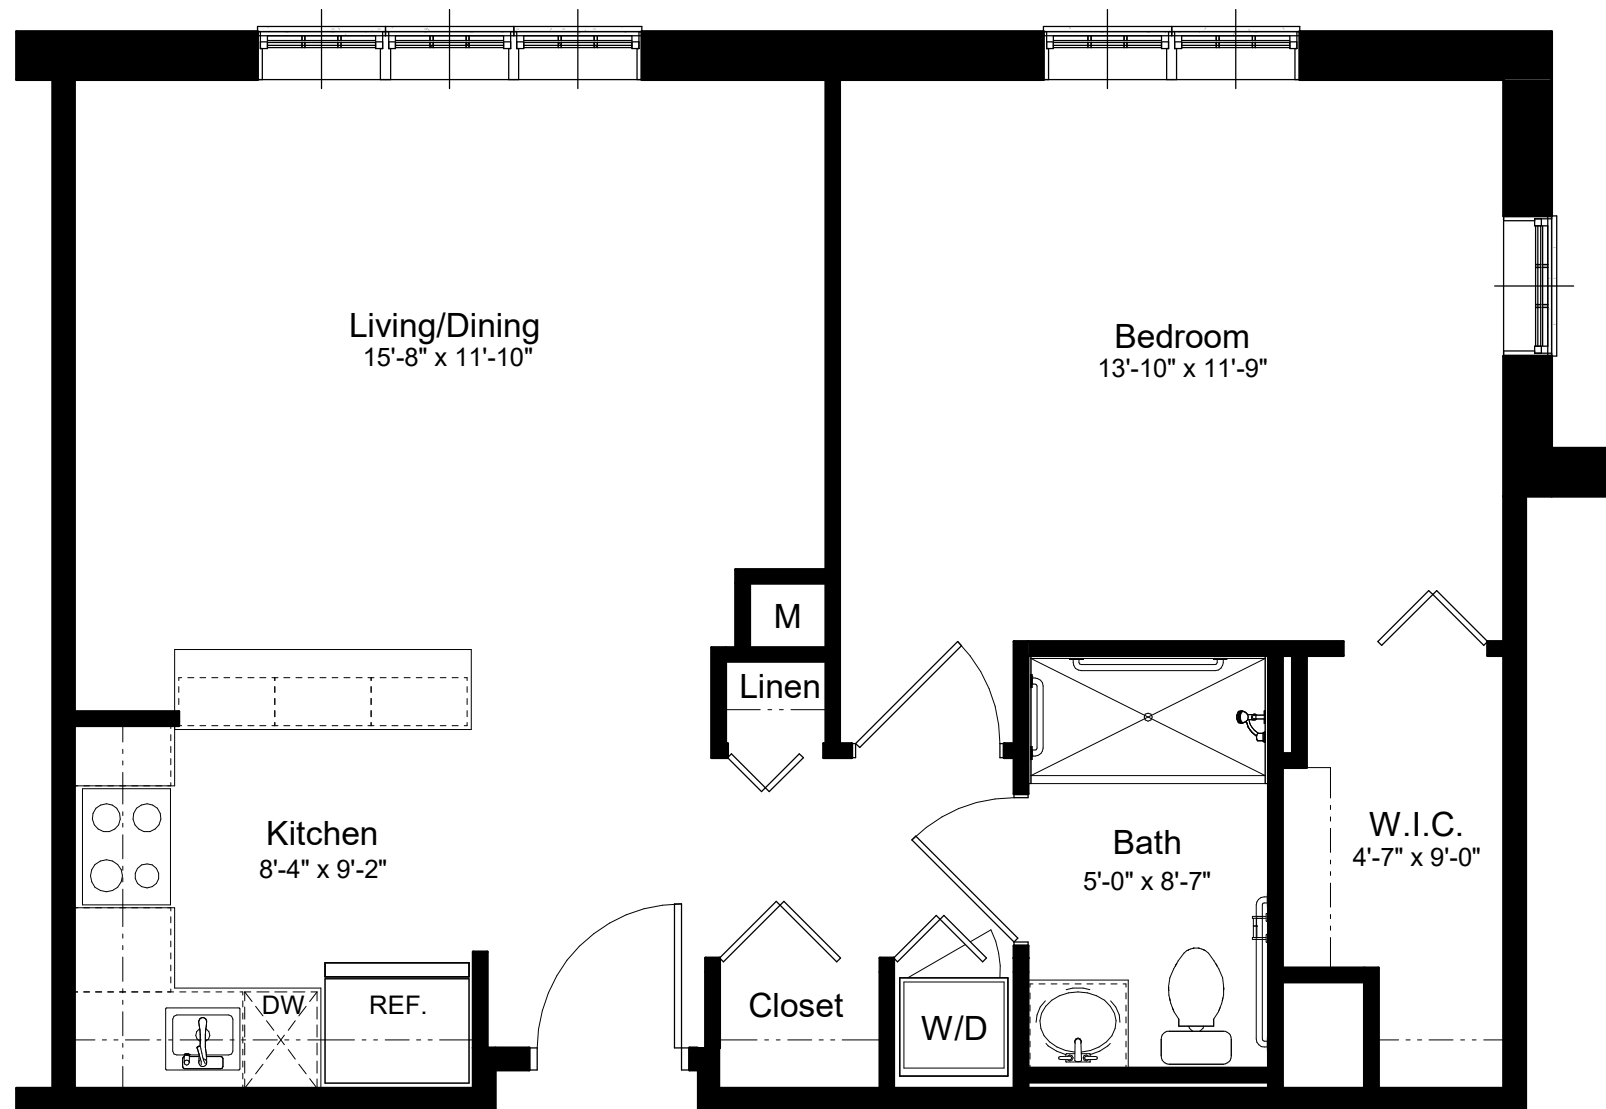

Apartment Numbers: 156 and 256

WARMTH. SECURITY. CONVENIENCE.

10 Allds Street, Nashua, NH 03060 - 603-821-1200

Hancock
639 sq/ft

MARY BUILDING
Standard One Bedroom

1/4" = 1'-0"

Square foot measurements are approximate and dimensions may vary.

Apartment Numbers: 356

WARMTH. SECURITY. CONVENIENCE.

10 Allds Street, Nashua, NH 03060 - 603-821-1200

Hancock
639 sq/ft

MARY BUILDING
Standard One Bedroom

1/4" = 1'-0"

Square foot measurements are approximate and dimensions may vary.