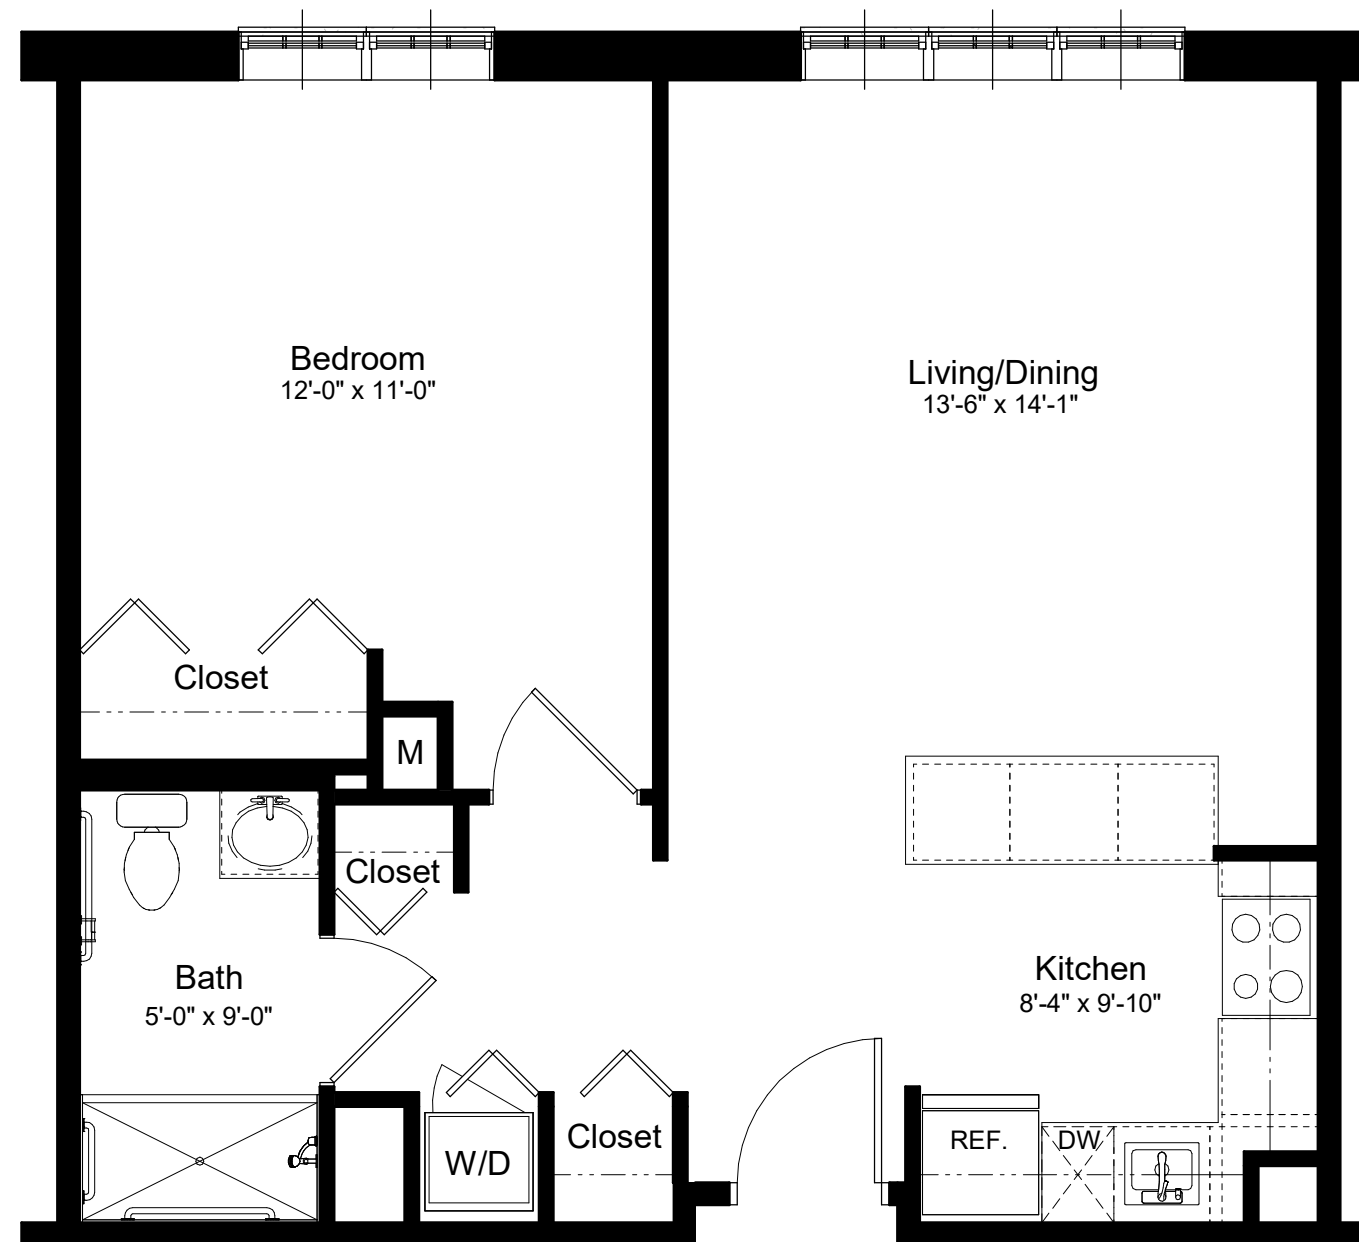

Apartment Numbers: 165

WARMTH. SECURITY. CONVENIENCE.

10 Allds Street, Nashua, NH 03060 - 603-821-1200

**Hancock**  
628 sq/ft

**MARY BUILDING**  
Standard One Bedroom

1/4" = 1'-0"

*Square foot measurements are approximate and dimensions may vary.*

Apartment Numbers: 151, 155, 163 and 253

Apartment Numbers: 153

Apartment Numbers: 251

Apartment Numbers: 255 and 271

WARMTH. SECURITY. CONVENIENCE.

10 Allds Street, Nashua, NH 03060 - 603-821-1200

**Hancock**  
628 sq/ft

**MARY BUILDING**  
Standard One Bedroom

1/4" = 1'-0"

*Square foot measurements are approximate and dimensions may vary.*

Apartment Numbers: 273