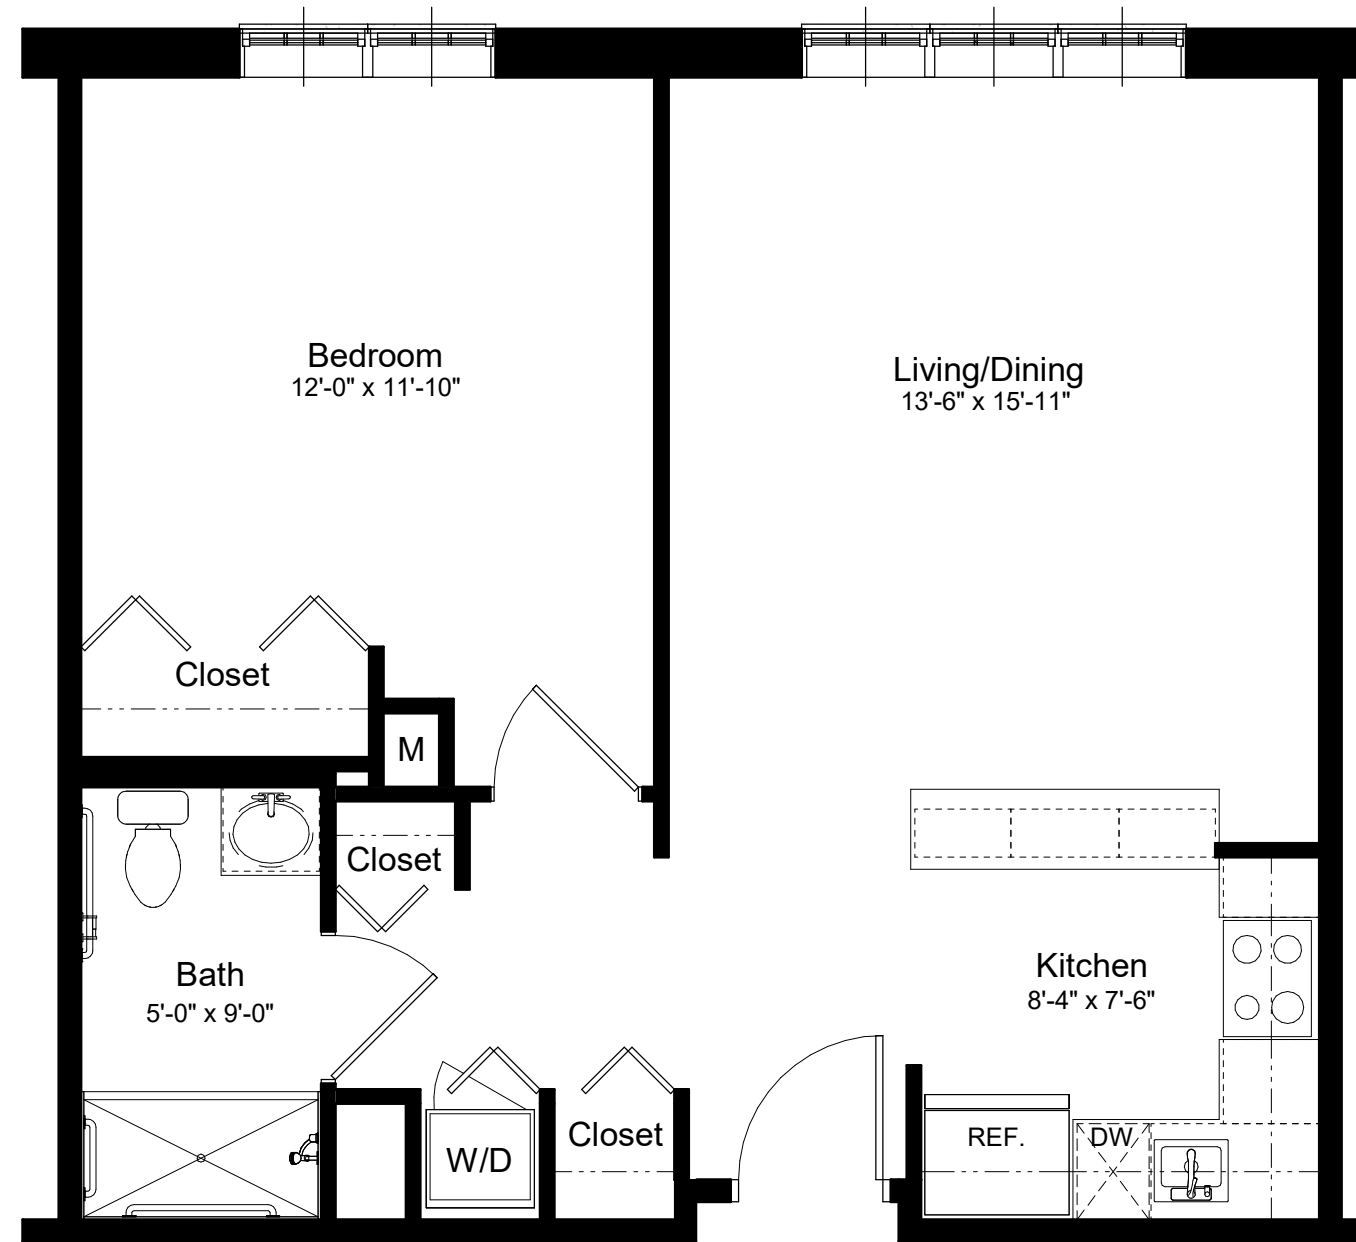

Apartment Numbers: 165

WARMTH. SECURITY. CONVENIENCE.

10 Allds Street, Nashua, NH 03060 - 603-821-1200

**Hancock**  
628 sq/ft

**MARY BUILDING**  
Standard One Bedroom

1/4" = 1'-0"

*Square foot measurements are approximate and dimensions may vary.*

Apartment Numbers: 151, 155, 163 and 253

Apartment Numbers: 153

Apartment Numbers: 251

Apartment Numbers: 255 and 271

WARMTH. SECURITY. CONVENIENCE.

10 Allds Street, Nashua, NH 03060 - 603-821-1200

**Hancock**  
628 sq/ft

**MARY BUILDING**  
Standard One Bedroom

1/4" = 1'-0"

*Square foot measurements are approximate and dimensions may vary.*

Apartment Numbers: 273