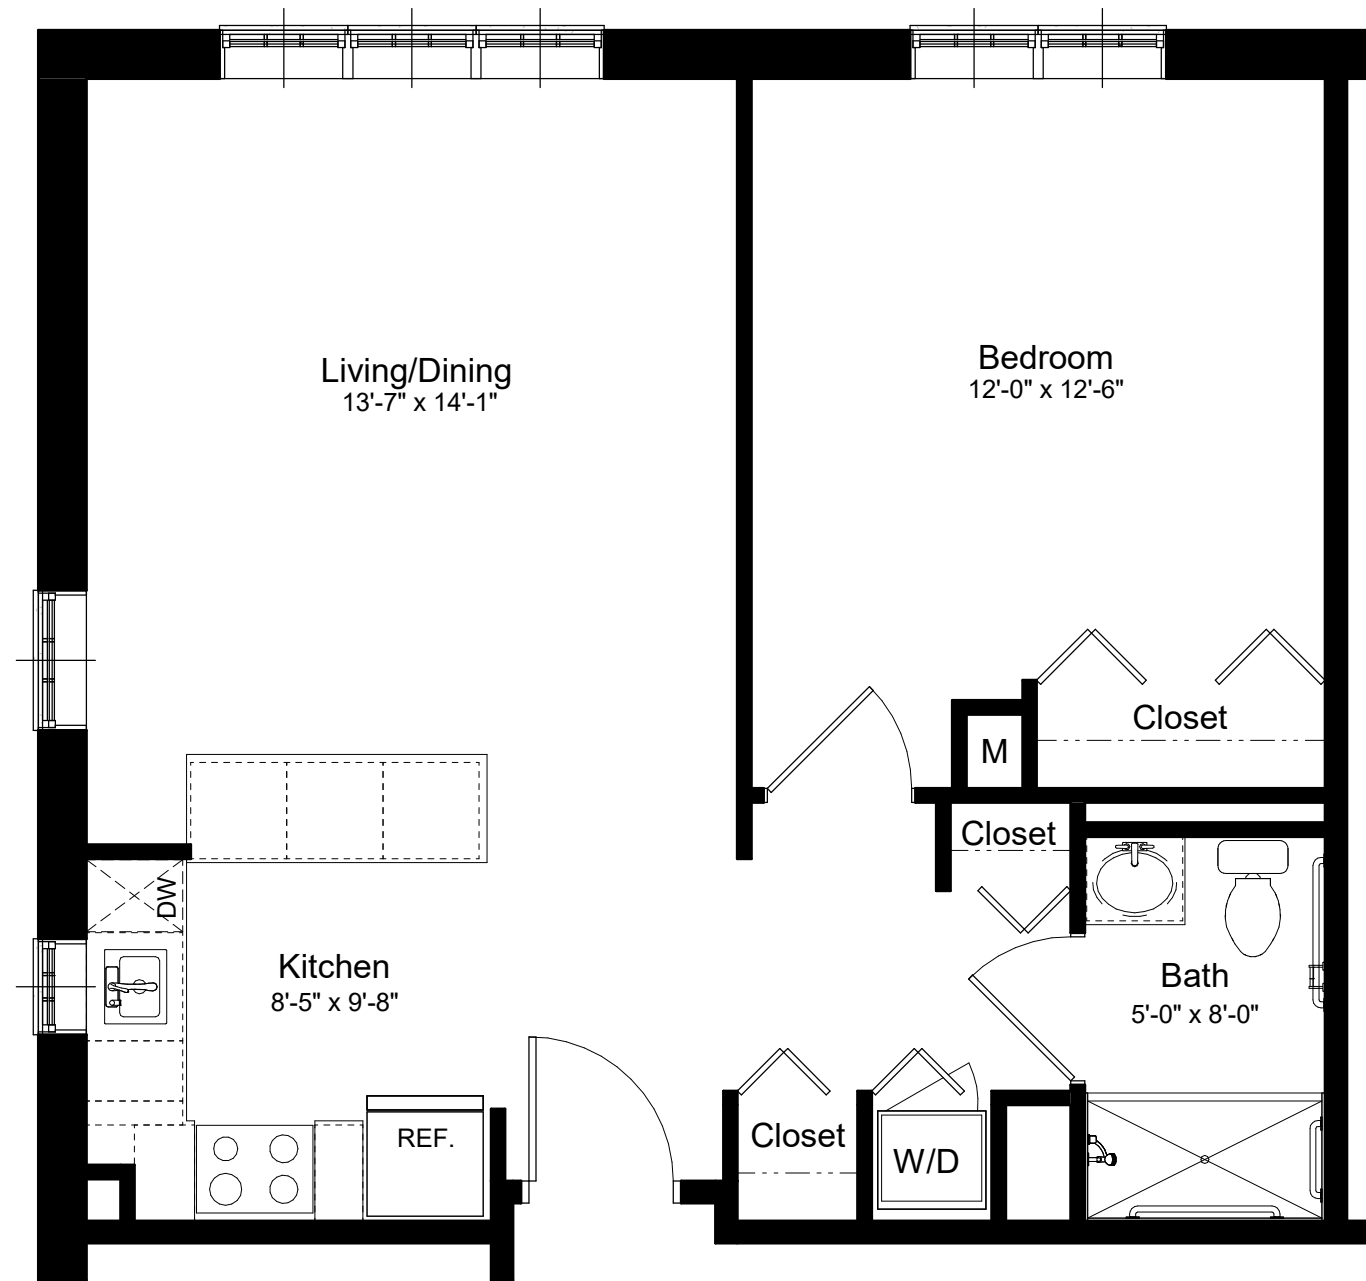

Apartment Numbers: 165

WARMTH. SECURITY. CONVENIENCE.

10 Allds Street, Nashua, NH 03060 - 603-821-1200

**Hancock**  
628 sq/ft

**MARY BUILDING**  
Standard One Bedroom

1/4" = 1'-0"

*Square foot measurements are approximate and dimensions may vary.*

Apartment Numbers: 151, 155, 163 and 253

Apartment Numbers: 153

Apartment Numbers: 251

Apartment Numbers: 255 and 271

WARMTH. SECURITY. CONVENIENCE.

10 Allds Street, Nashua, NH 03060 - 603-821-1200

**Hancock**  
628 sq/ft

**MARY BUILDING**  
Standard One Bedroom

1/4" = 1'-0"

*Square foot measurements are approximate and dimensions may vary.*

Apartment Numbers: 273