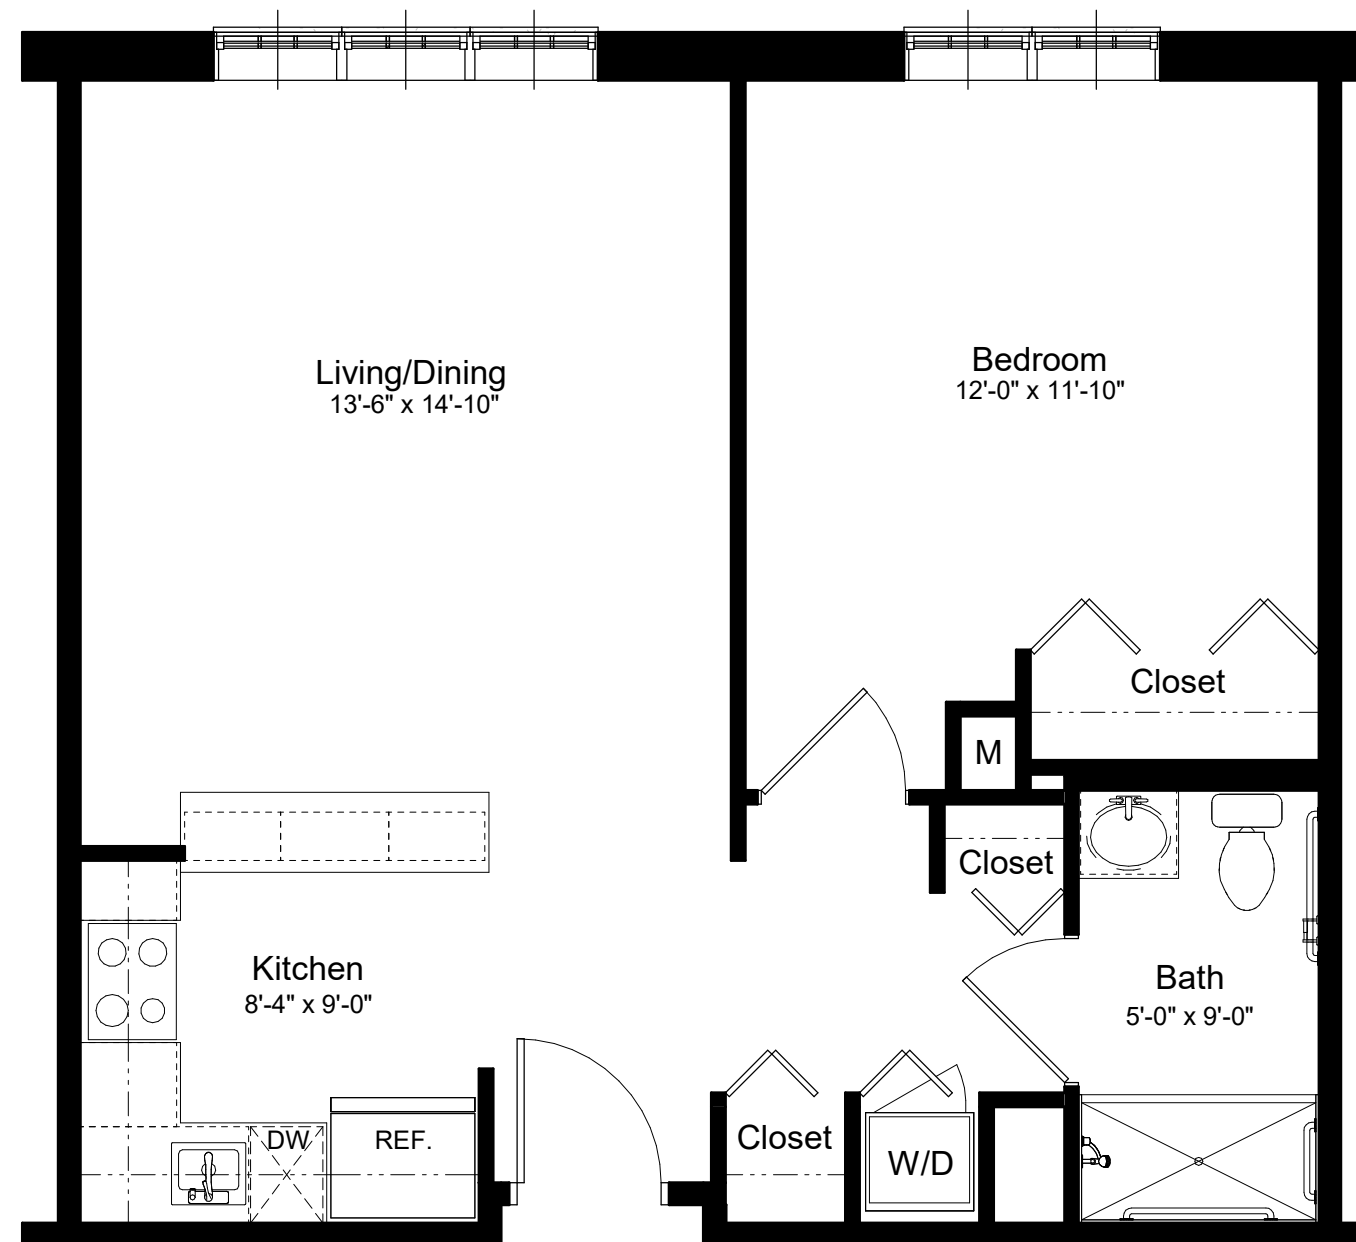

Apartment Numbers: 165

WARMTH. SECURITY. CONVENIENCE.

10 Allds Street, Nashua, NH 03060 - 603-821-1200

**Hancock**  
628 sq/ft

**MARY BUILDING**  
Standard One Bedroom

1/4" = 1'-0"

*Square foot measurements are approximate and dimensions may vary.*

Apartment Numbers: 151, 155, 163 and 253

Apartment Numbers: 153

Apartment Numbers: 251

Apartment Numbers: 255 and 271

WARMTH. SECURITY. CONVENIENCE.

10 Allds Street, Nashua, NH 03060 - 603-821-1200

**Hancock**  
628 sq/ft

**MARY BUILDING**  
Standard One Bedroom

1/4" = 1'-0"

*Square foot measurements are approximate and dimensions may vary.*

Apartment Numbers: 273