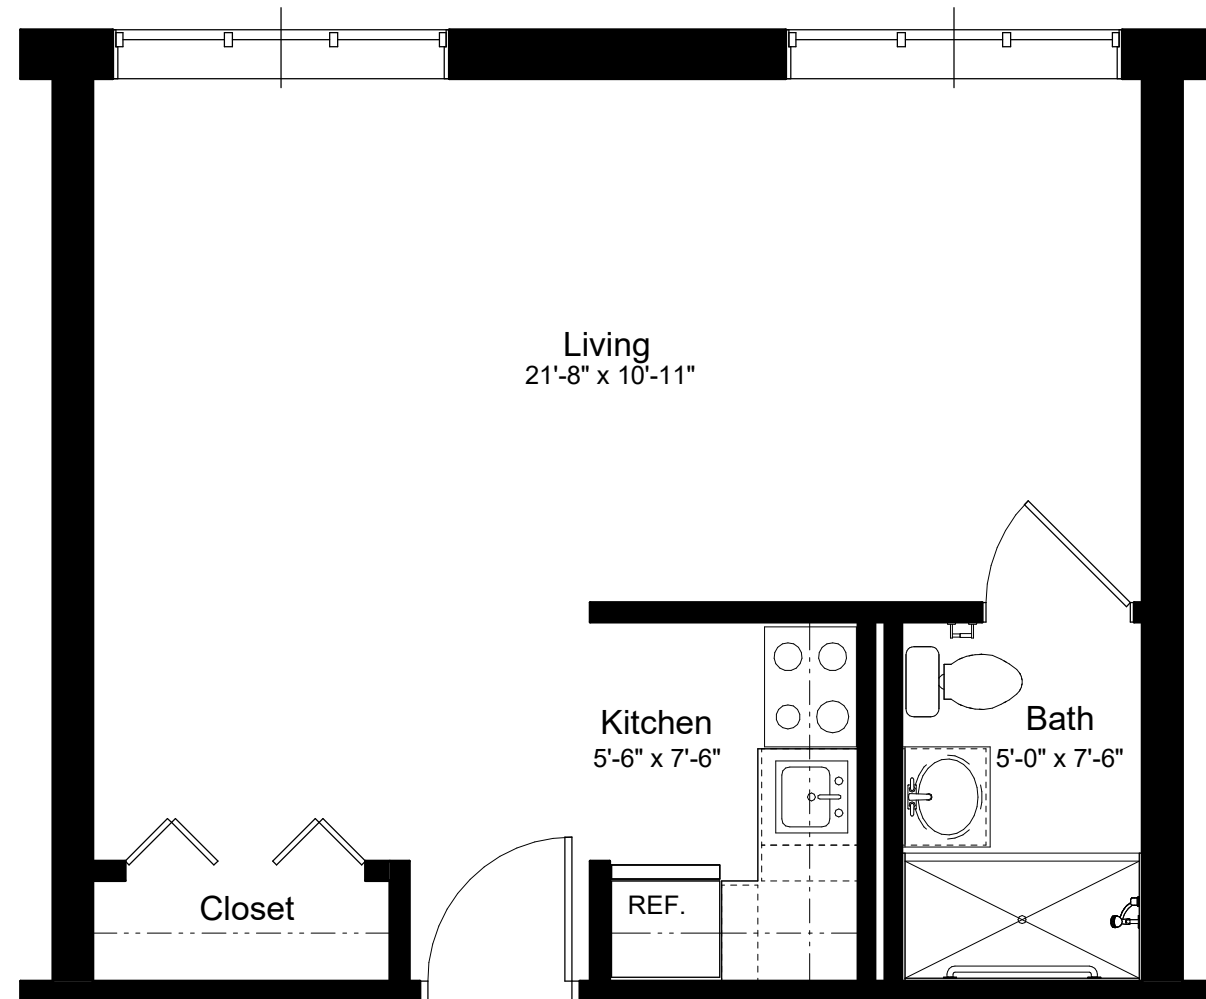

Apartment Numbers: 311 and 411