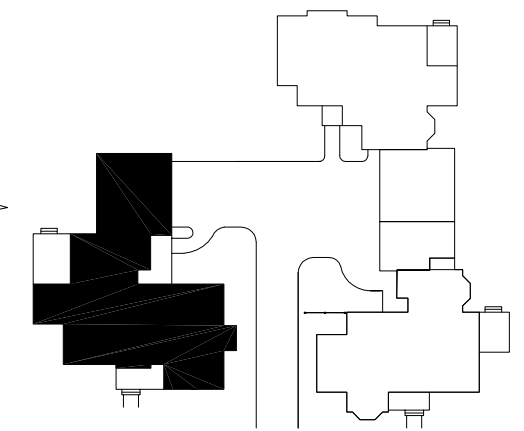

KEY	
▼	- Phone Outlet
ⓧ	- CATV/Comp.
Ⓝ	- Ceiling Junction Box -note 1
Note 1 - provided for owner supplied fixture	

BUILDING KEY
Cottage #13

The Huntington at Nashua

0 4'-0" 8'-0" 16'-0"

Dimensions May Vary Slightly

Richmont

Living Area - 2,196 SQ. FT.
Garage/Mech Area - 607 SQ. FT.
Total - 2,866 SQ. FT.