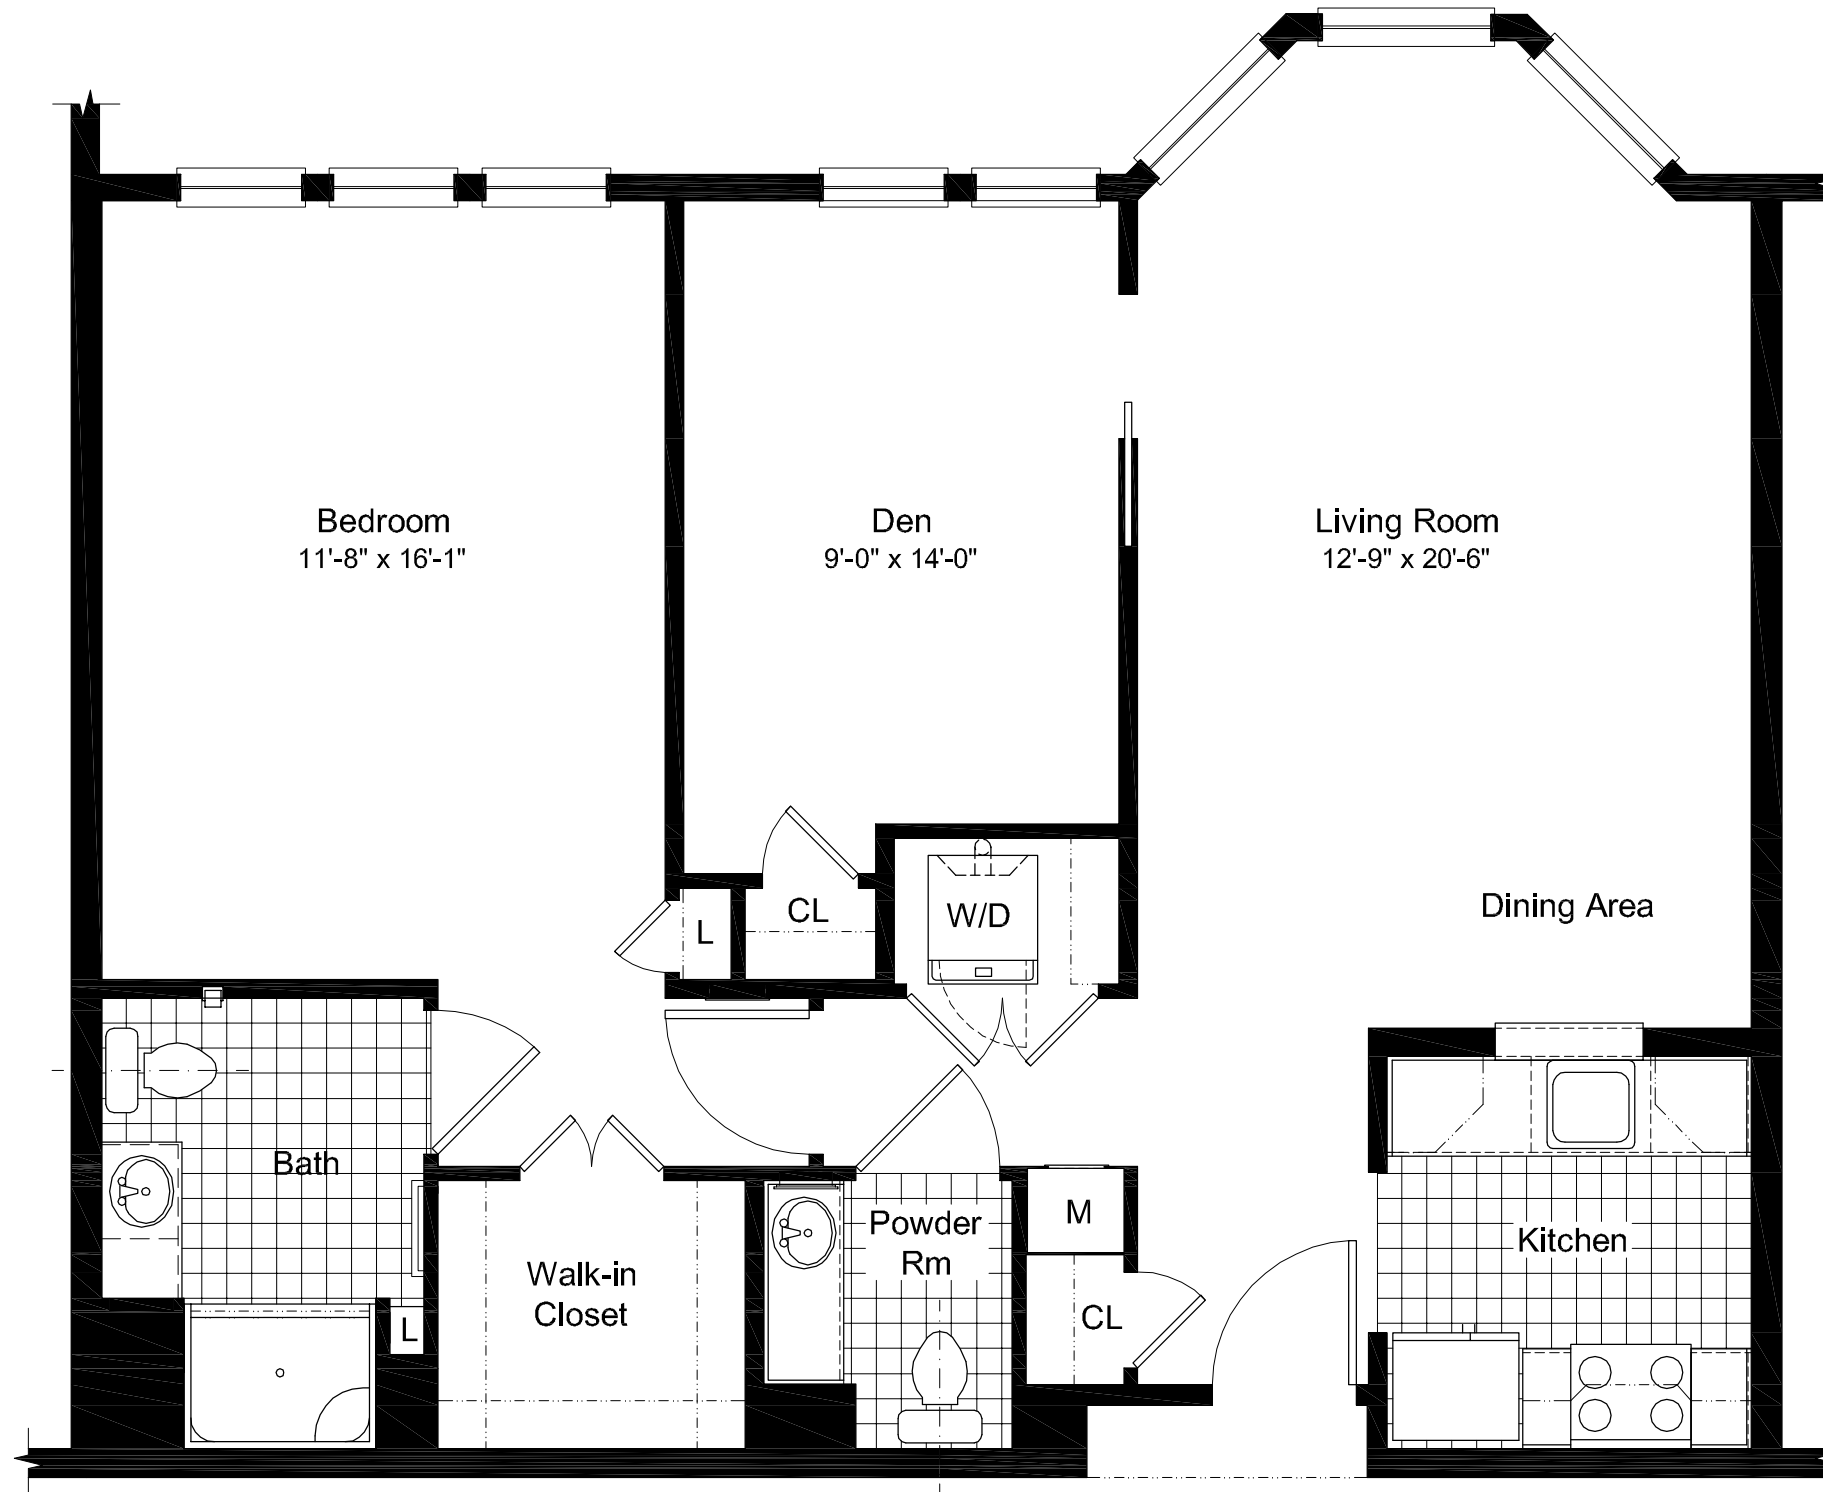

1BD

The Levington

Room Number
H-214

Dimensions may vary slightly.

963.8 s.f.
Revised On: 02/25/2004