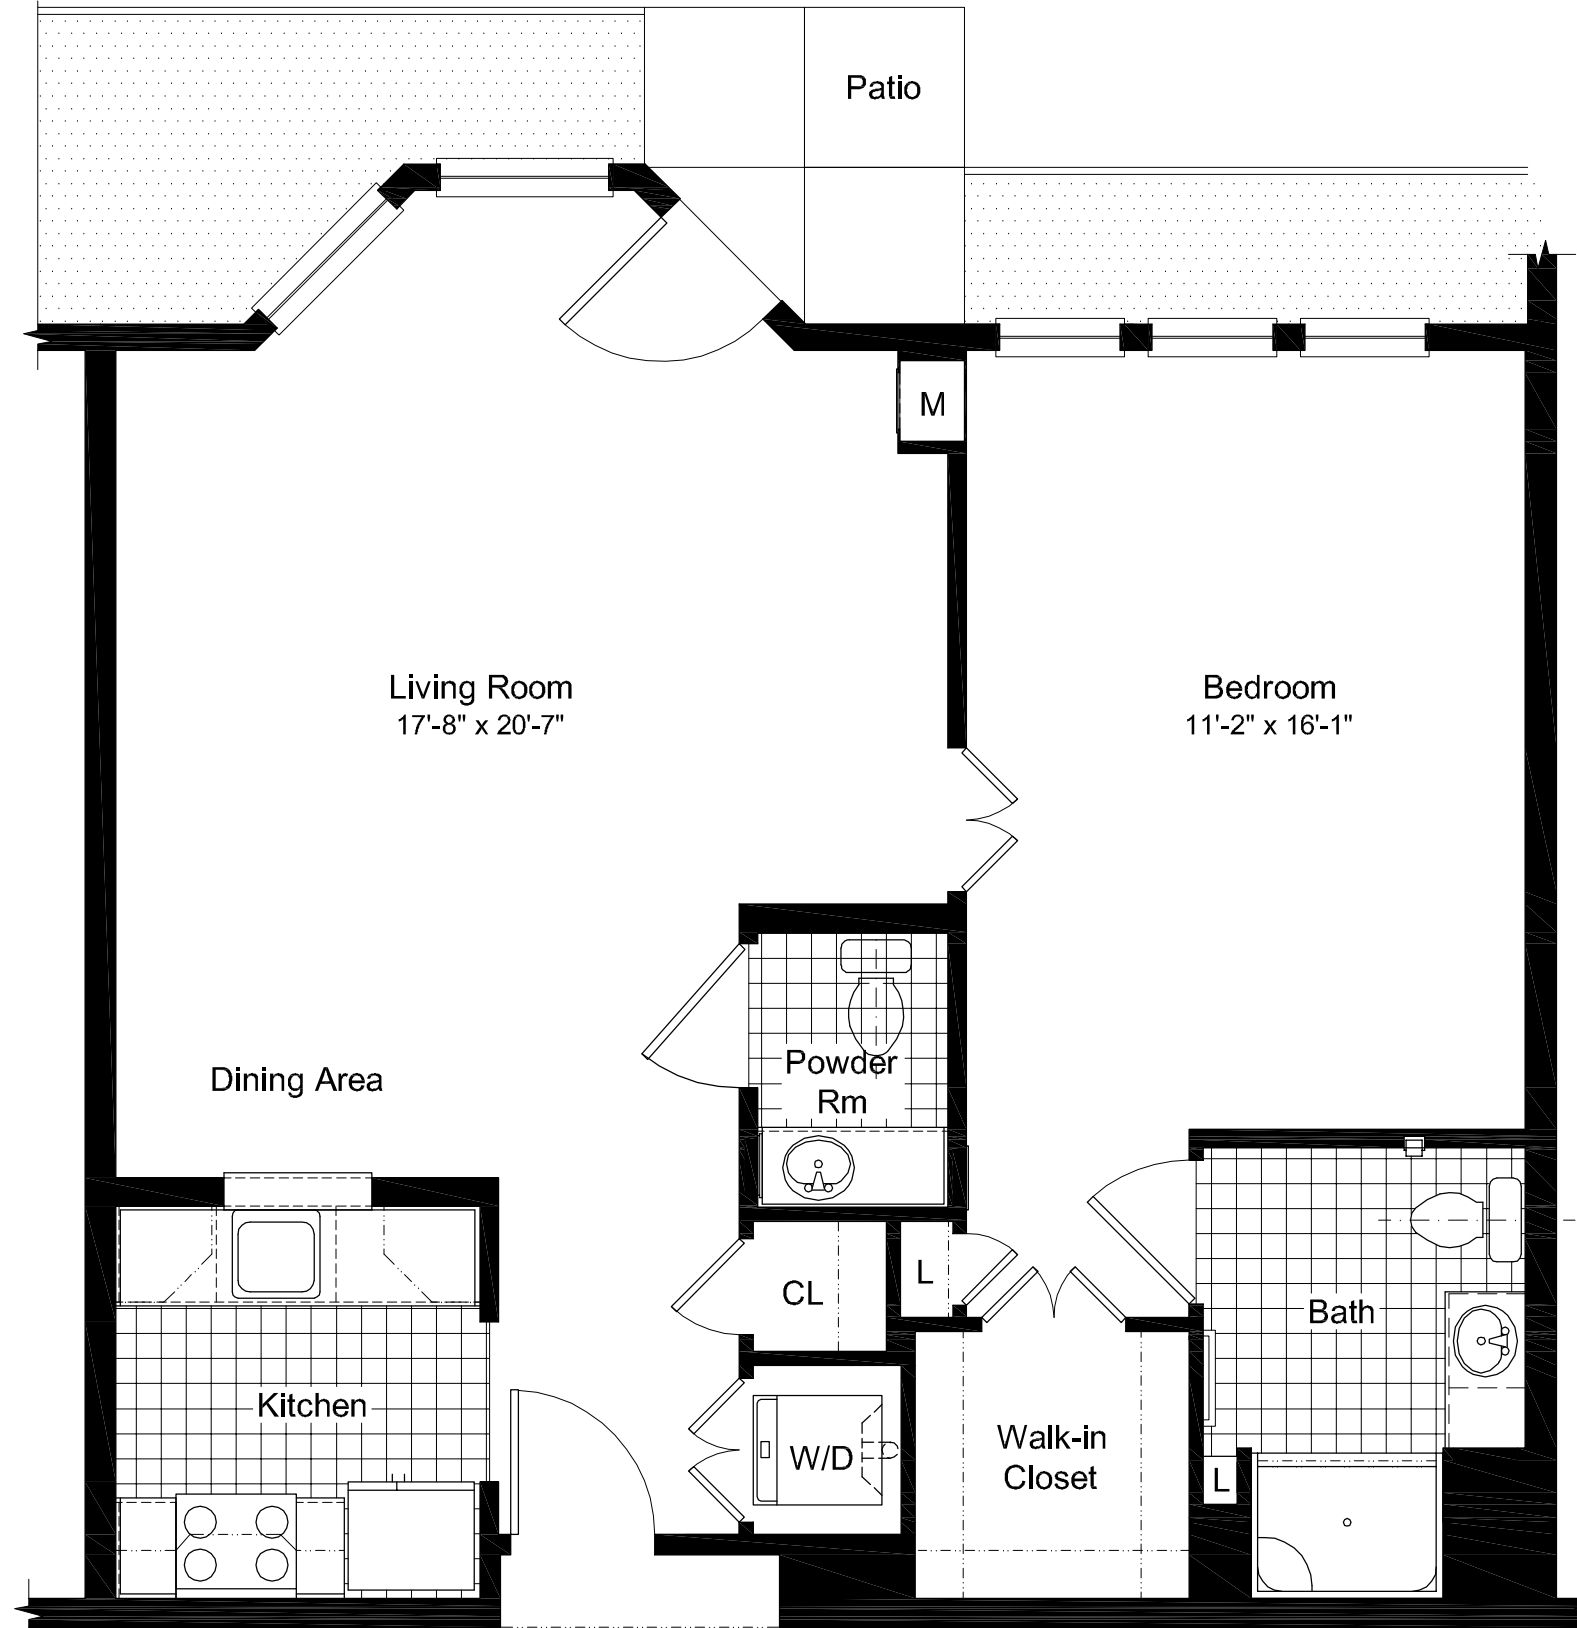

# 1B-c ground

Reverse Image

# The Gleaston

Room Numbers

H-110  
L-218

Dimensions may vary slightly.

828.8 s.f.