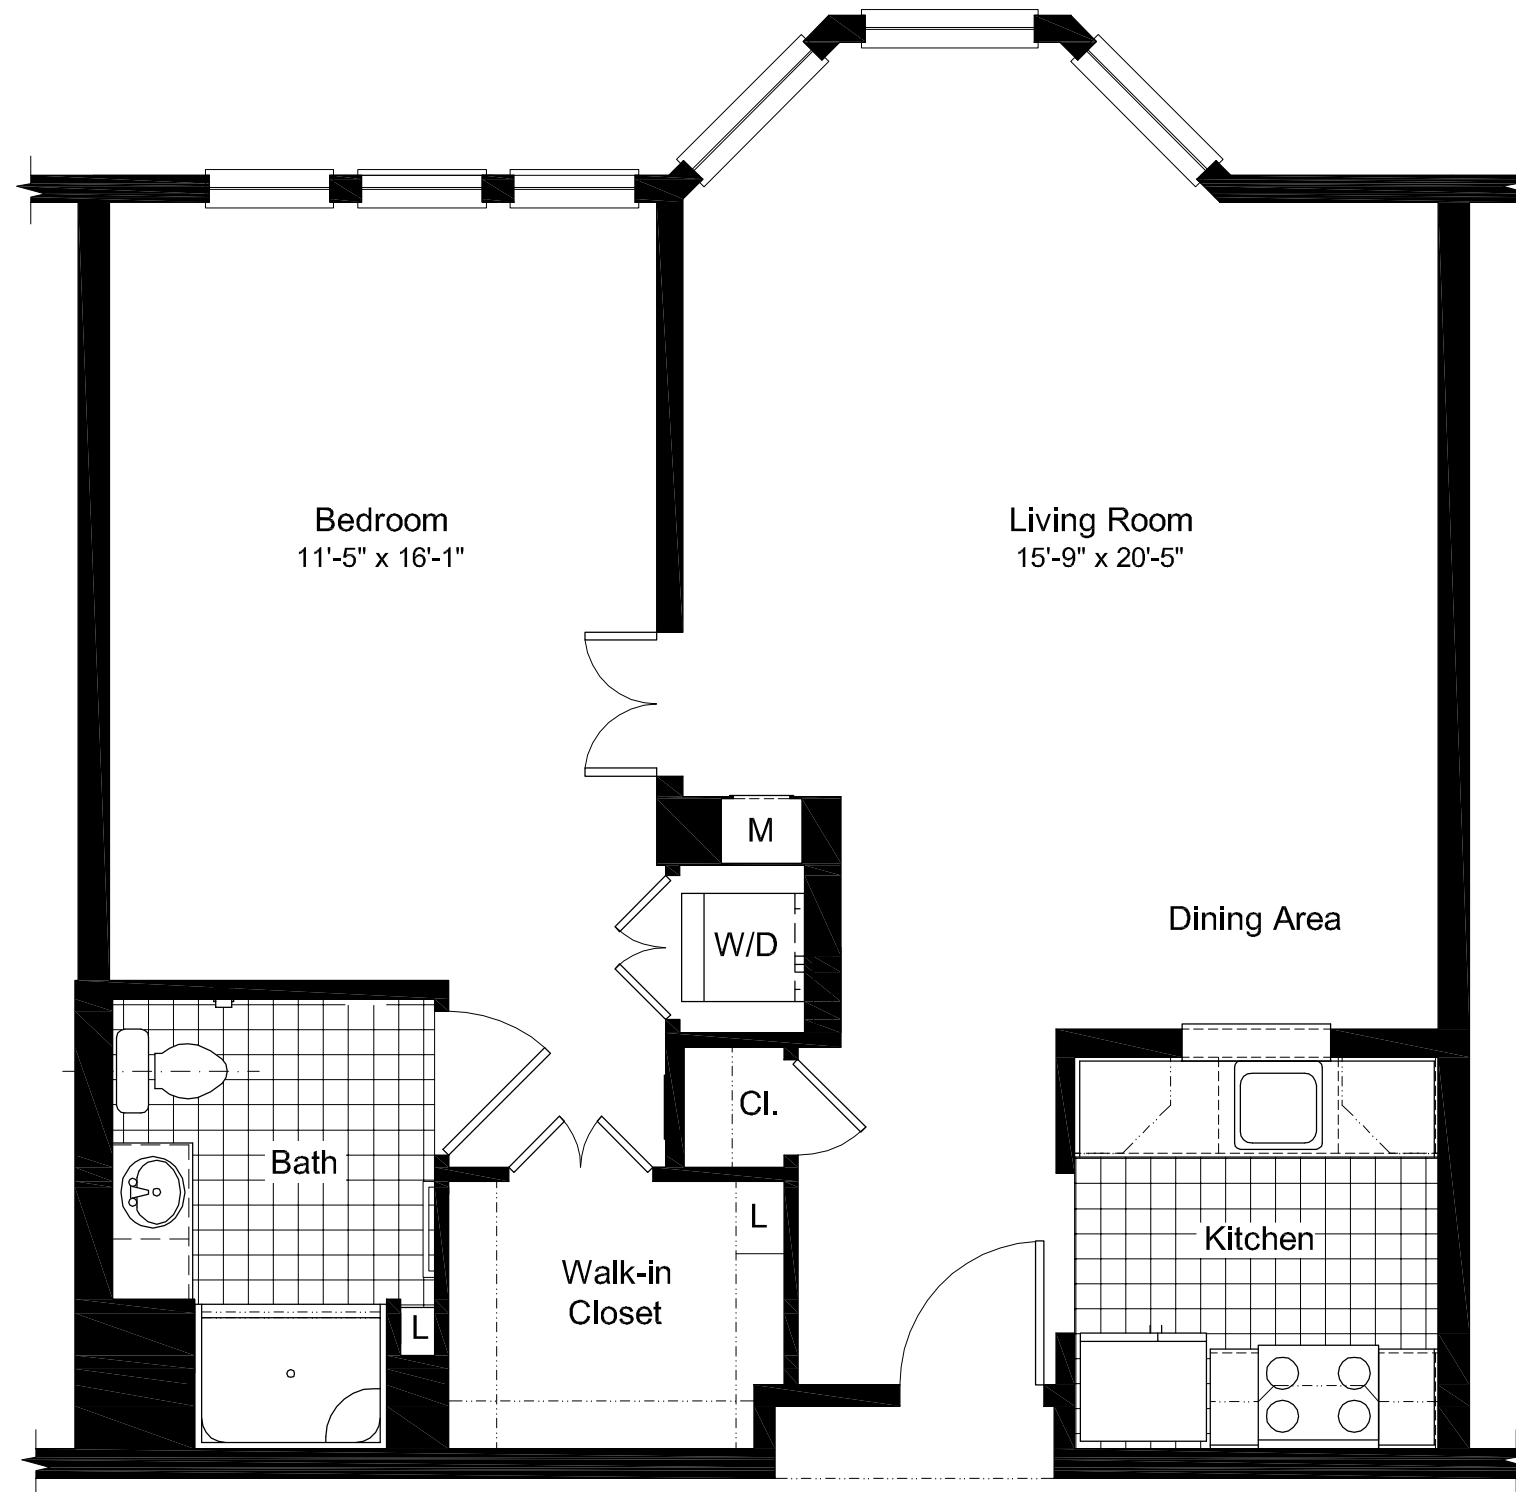

1B-b

The Ellesmere

Room Numbers

E-202

Dimensions may vary slightly.

783.8 s.f.