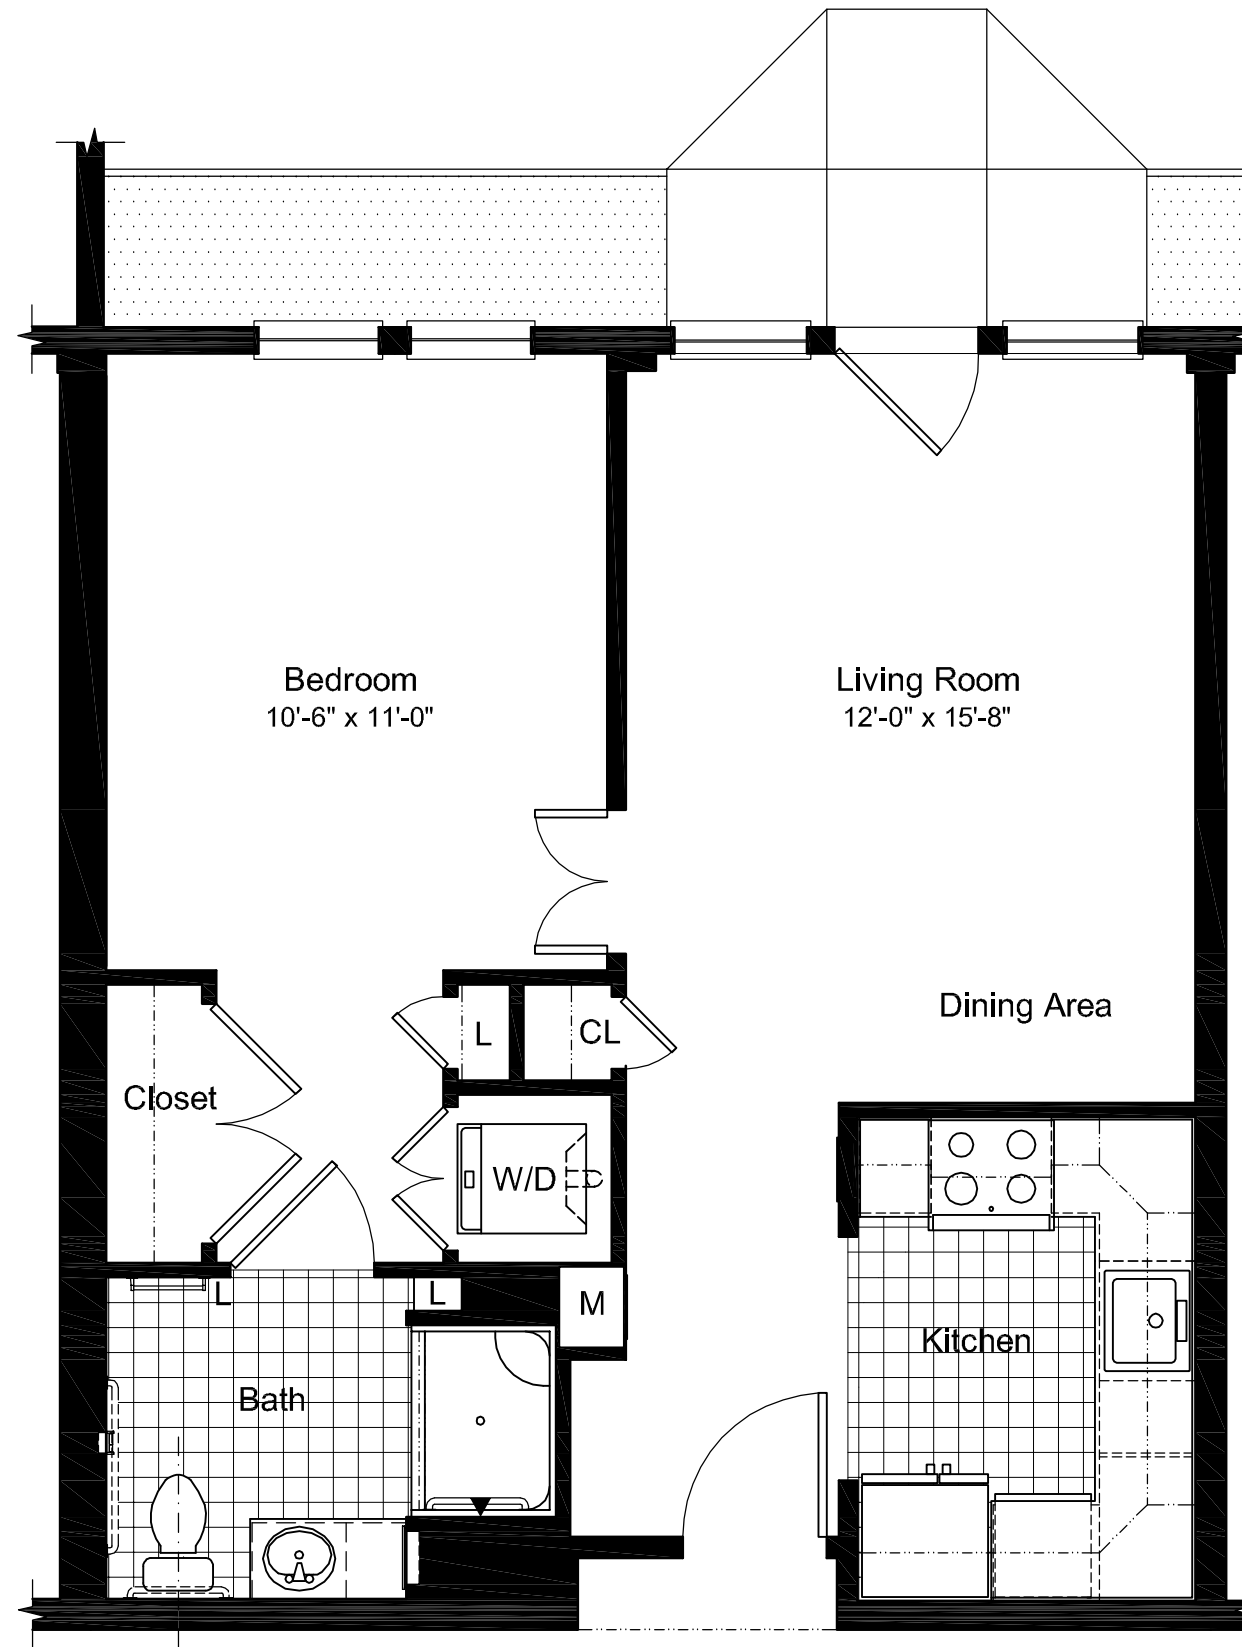

1B-e-g

The Amberley

Room Numbers

E-203

Dimensions may vary slightly.

621.0 s.f.