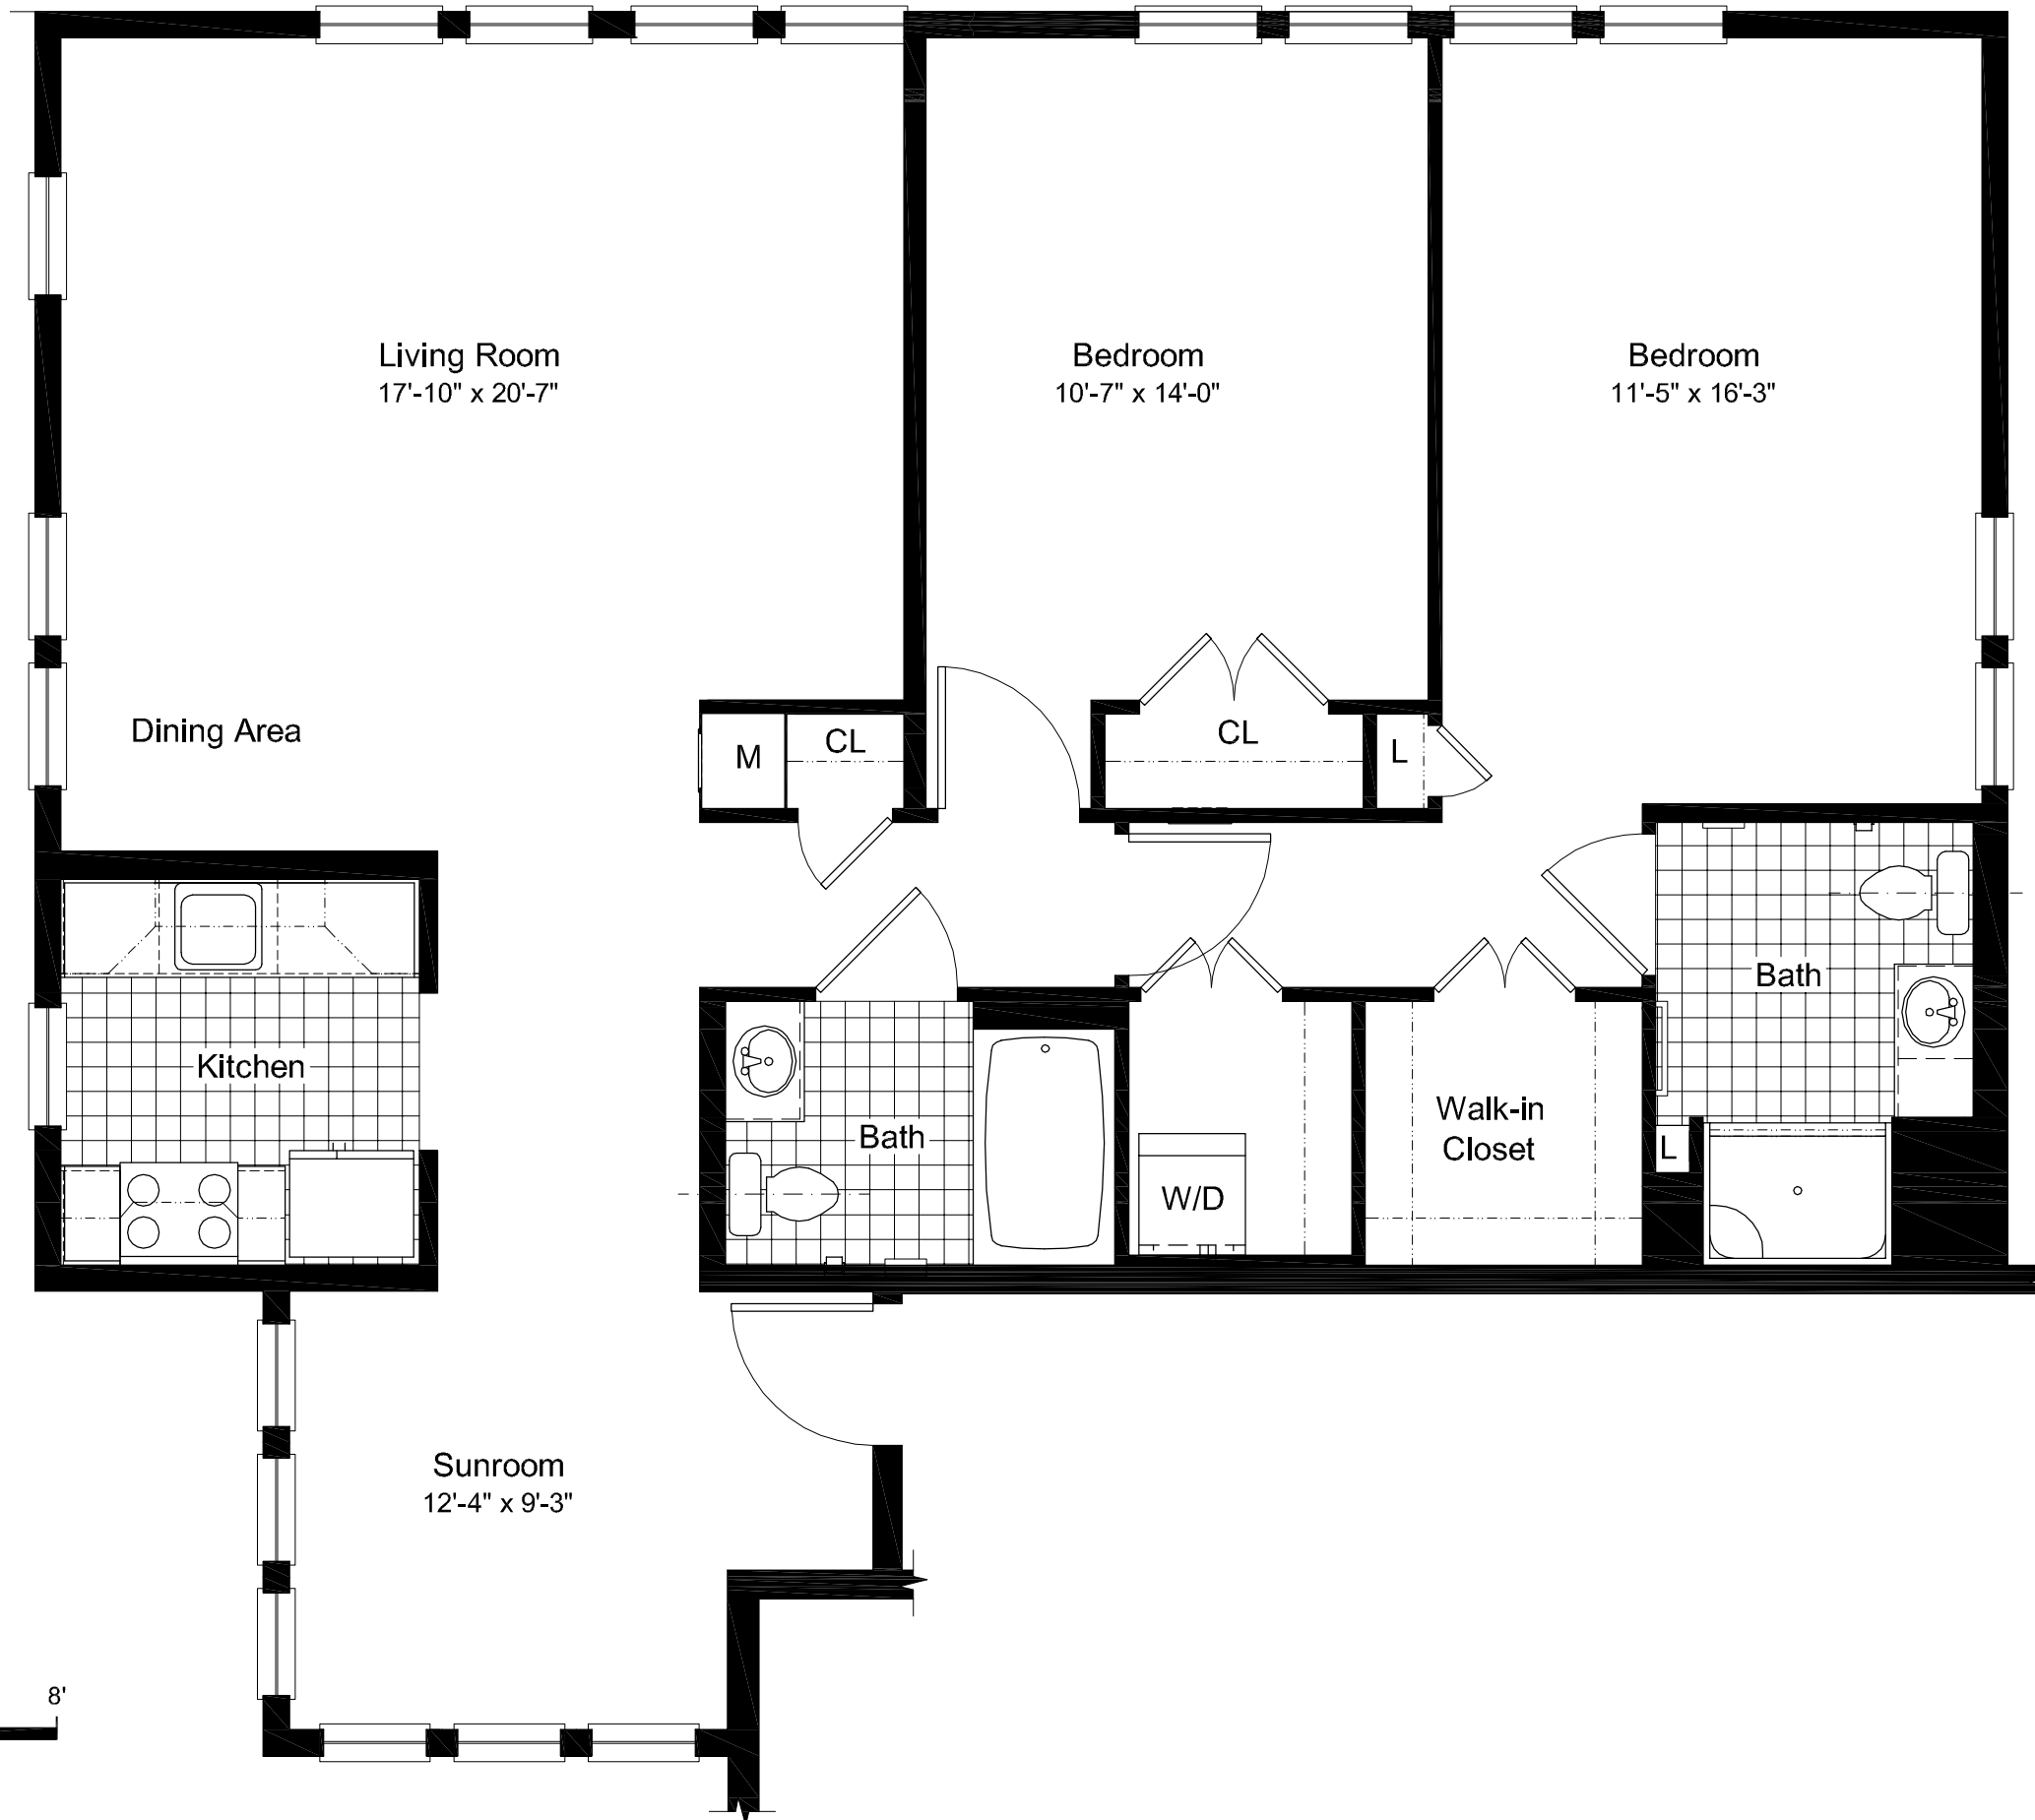

2B-b

Reverse Image

The Scarborough

Room Numbers

- L-220
- L-320
- H-212
- H-312

Dimensions may vary slightly.

1246.6 s.f.