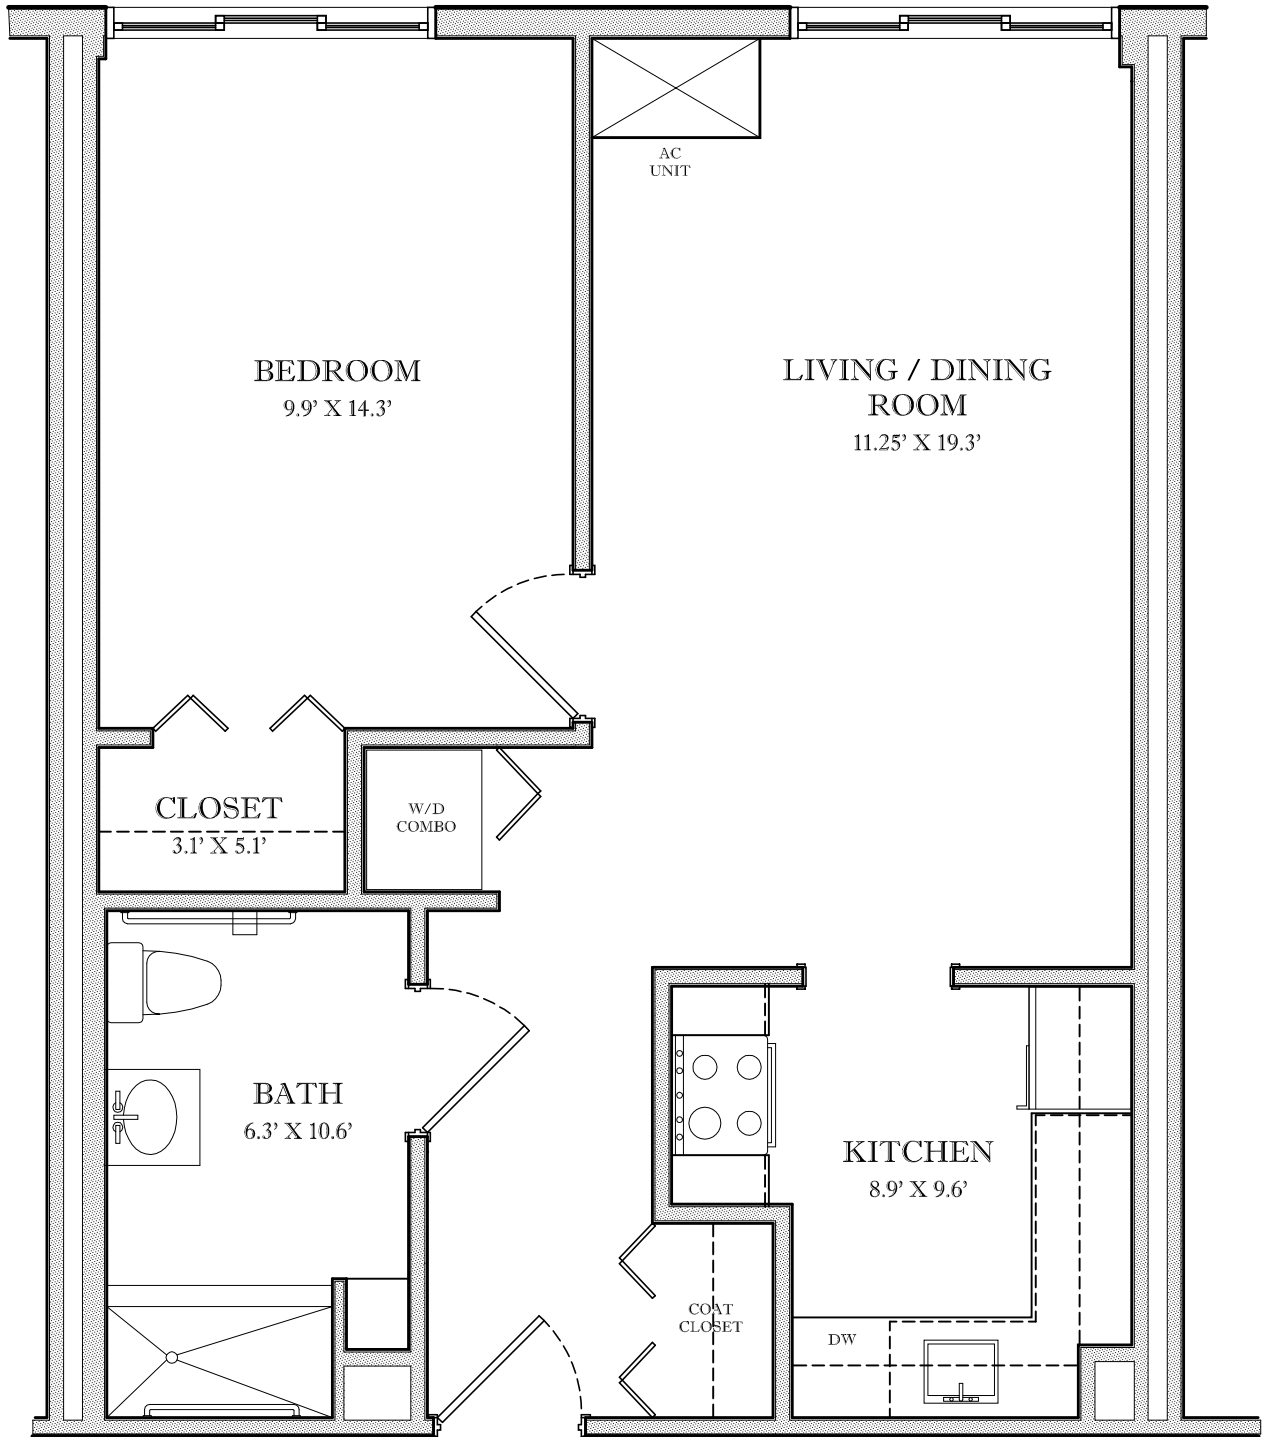

Living Options

1 UNIT LAYOUT
SCALE = 1/4" = 1'-0"

STANDARD ONE BEDROOM
Munroe Manor
Unit # 308, 408
635 sq/ft

HUNT
COMMUNITY

10 Allds Street
Nashua, NH 03060
603-821-1200
www.HuntCommunity.org