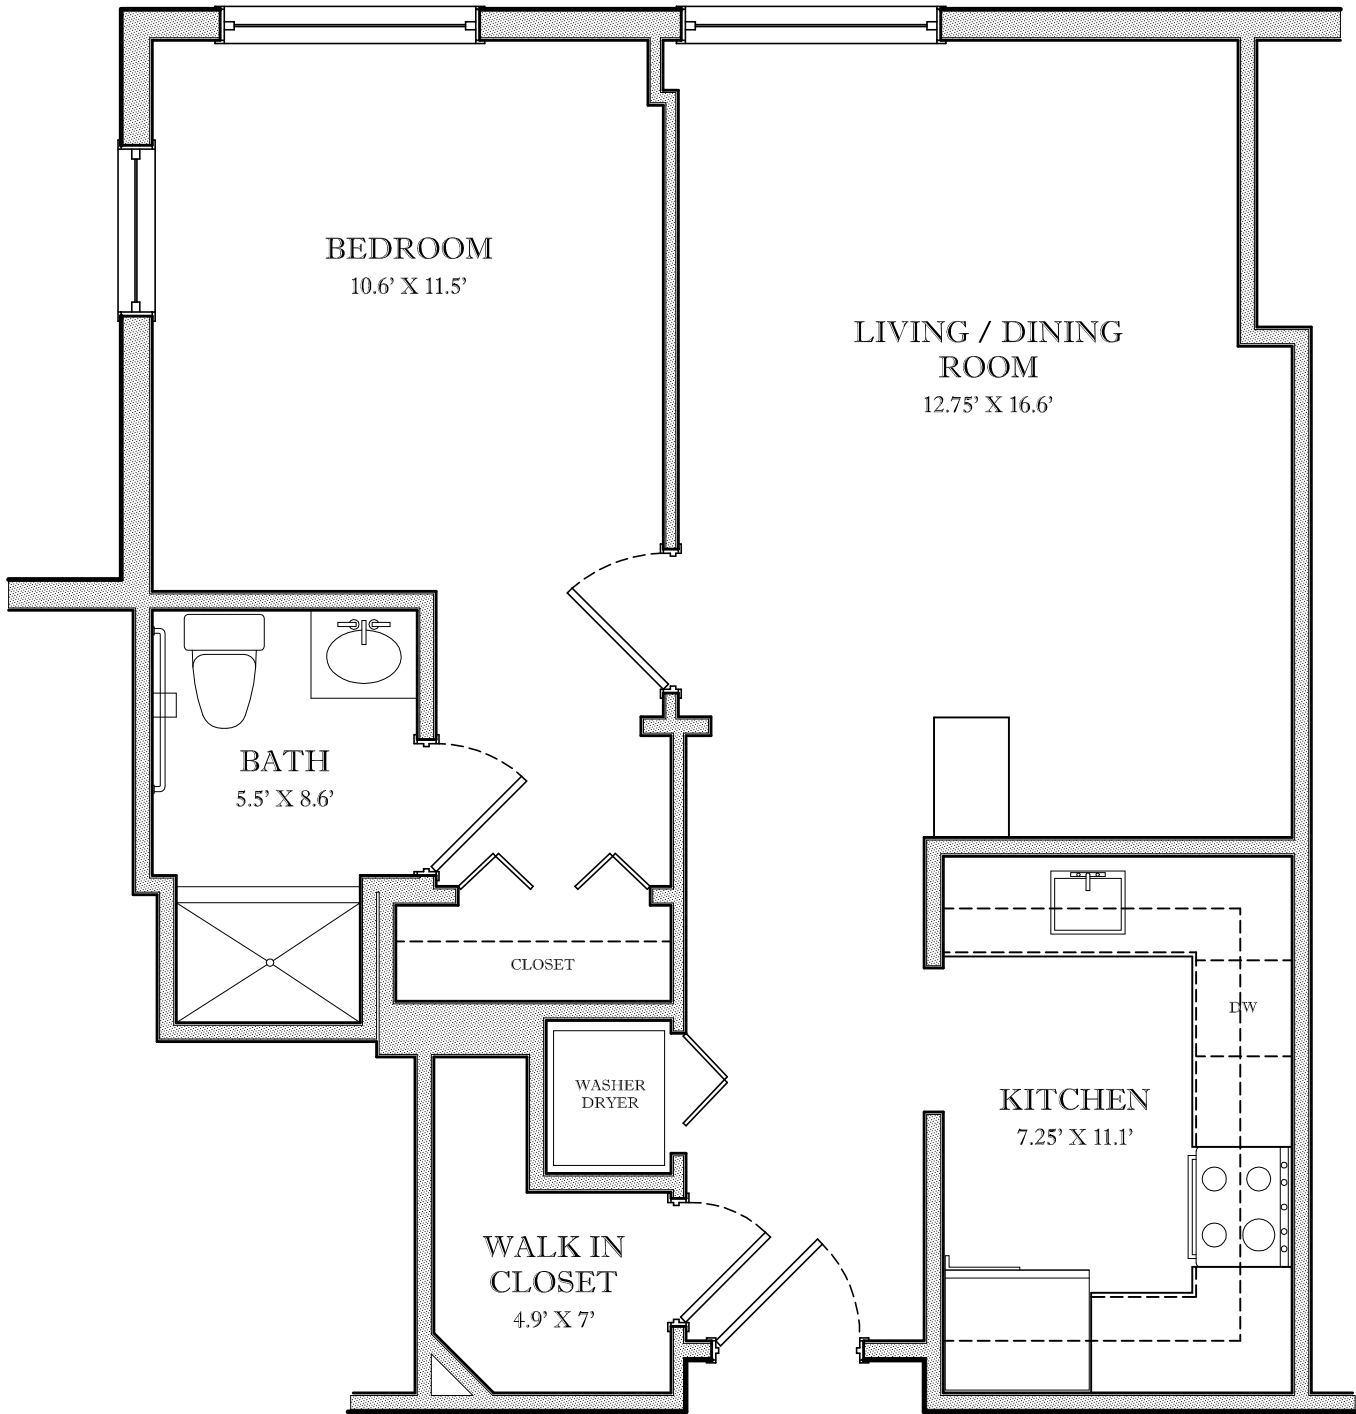

# Living Options

1 UNIT LAYOUT  
SCALE = 1/4" = 1'-0"

STANDARD ONE BEDROOM  
John Building  
Unit # 190  
663 sq/ft

**HUNT**  
COMMUNITY

10 Allds Street  
Nashua, NH 03060  
603-821-1200  
[www.HuntCommunity.org](http://www.HuntCommunity.org)