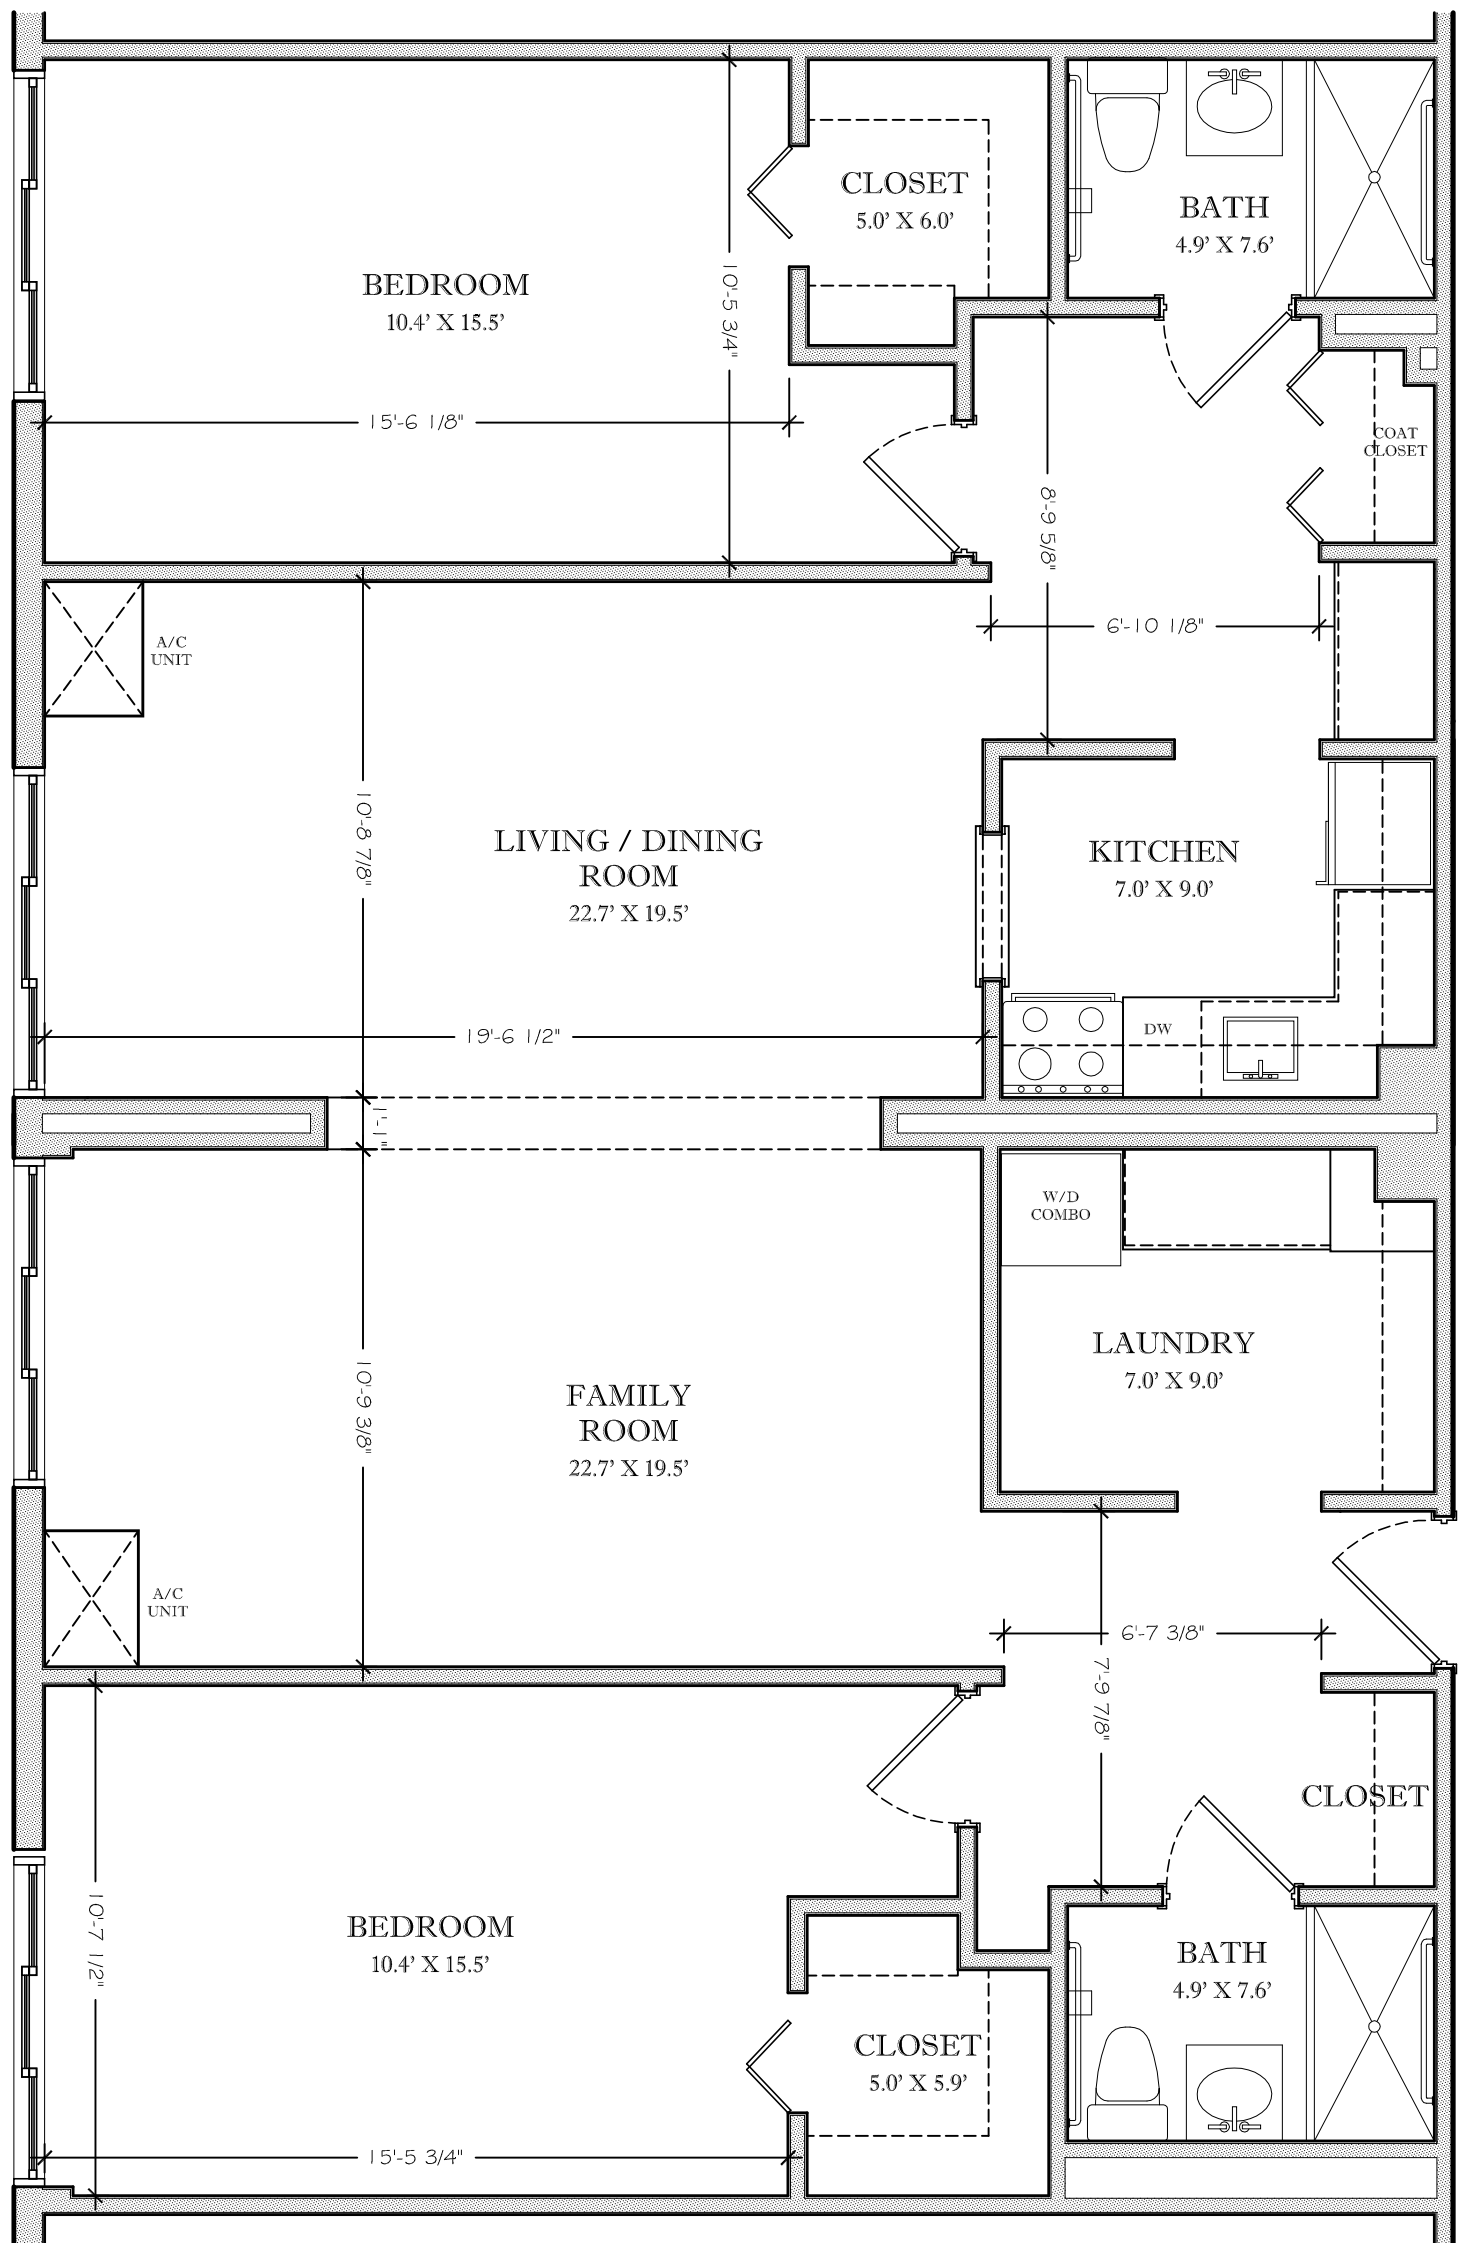

1 UNIT #115 LAYOUT
SCALE = 1/4" = 1'-0"

TWO BEDROOM WITH DEN
Munroe Manor
Unit # 115
1310 sq/ft

10 Allds Street
Nashua, NH 03060
603-821-1200
www.HuntCommunity.org