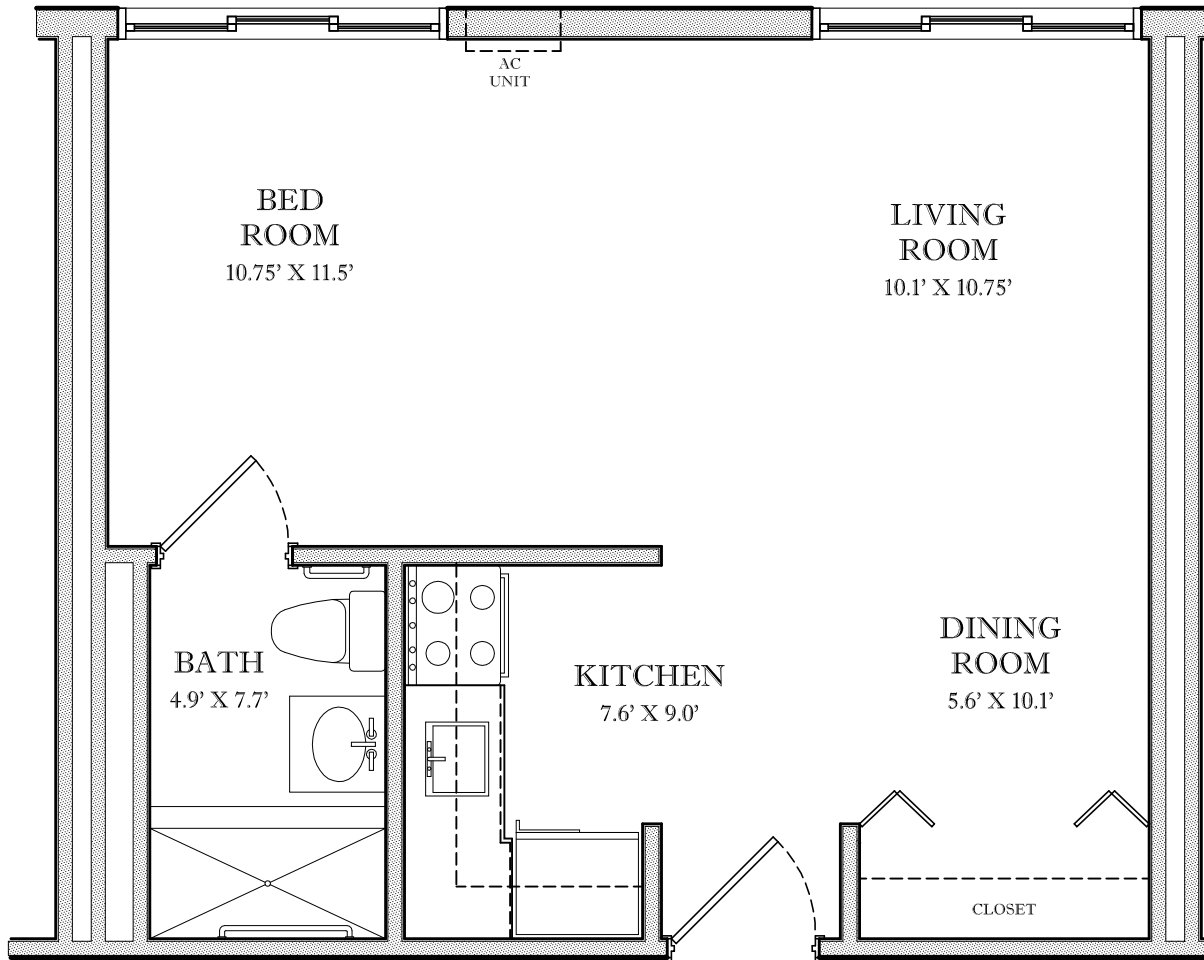

# Living Options

1 UNIT #110, 310 LAYOUT  
SCALE = 1/4"=1'-0"

STUDIO UNIT  
Munroe Manor  
Unit # 110 310  
440 sq/ft

**HUNT**  
COMMUNITY

10 Allds Street  
Nashua, NH 03060  
603-821-1200  
[www.HuntCommunity.org](http://www.HuntCommunity.org)