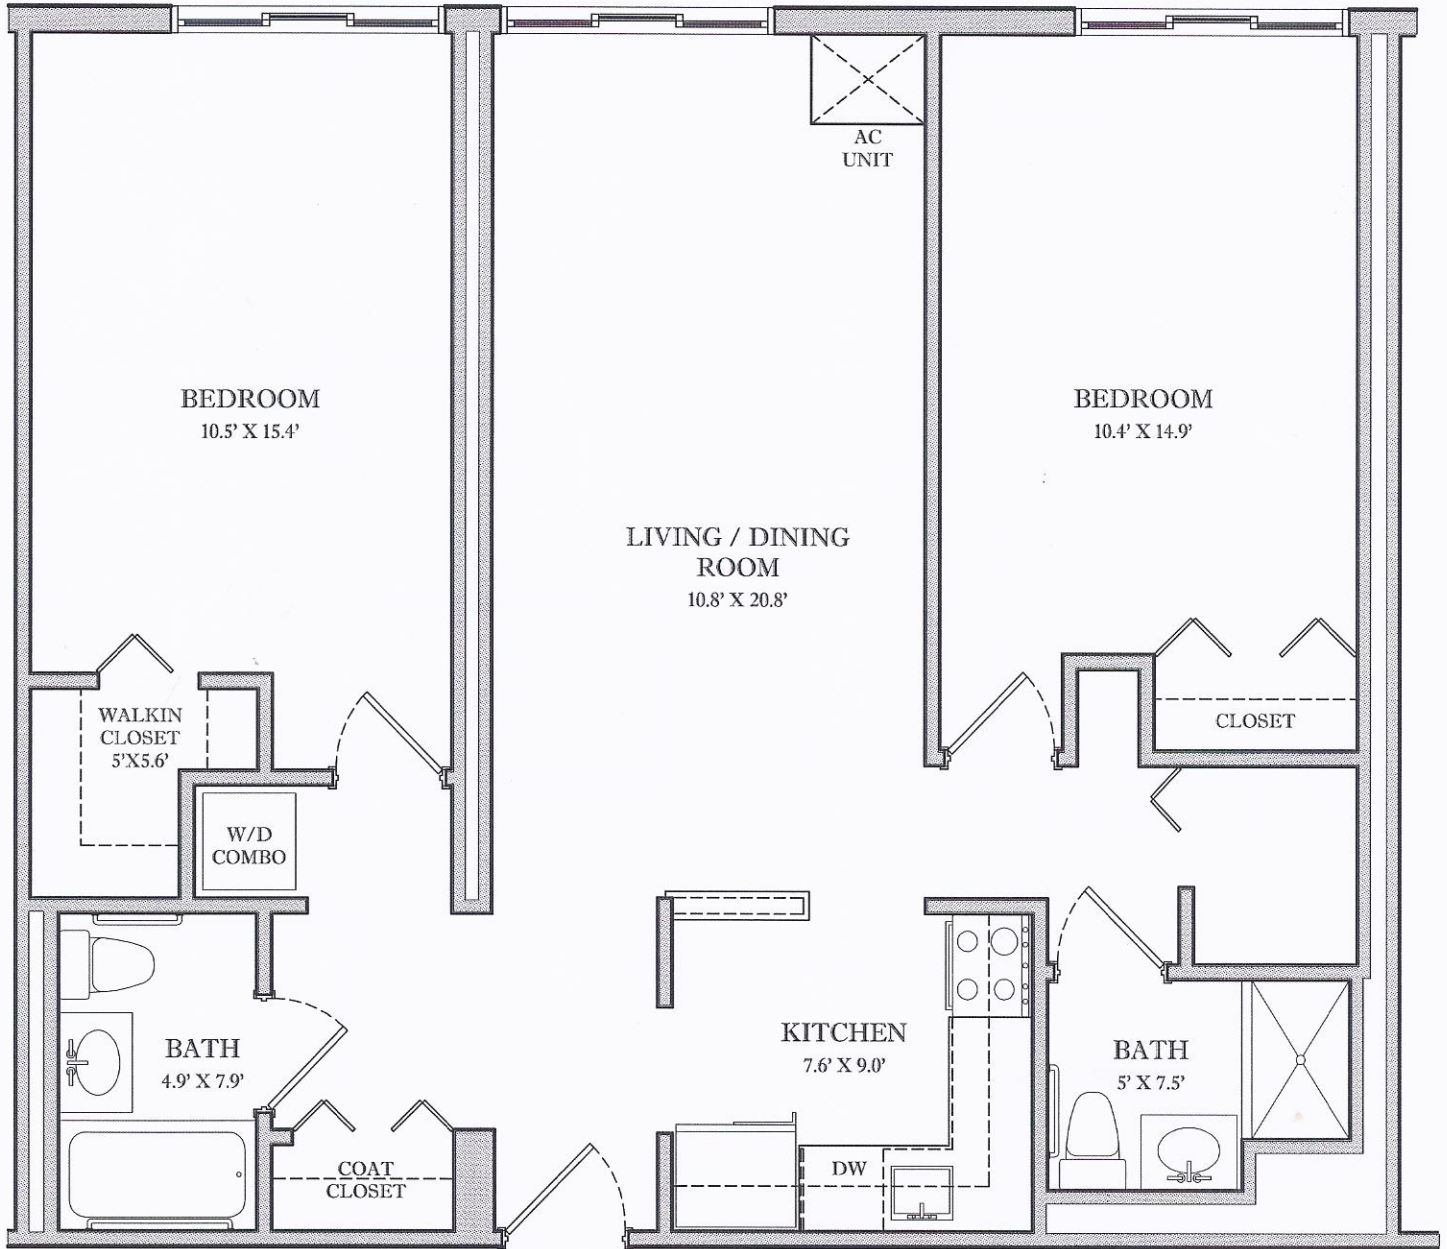

Living Options

TWO BEDROOM/DEN

Munroe Manor

980 sq. ft.

This is a sample floor plan.

Other floor plans are available.

(Over)

HUNT
COMMUNITY